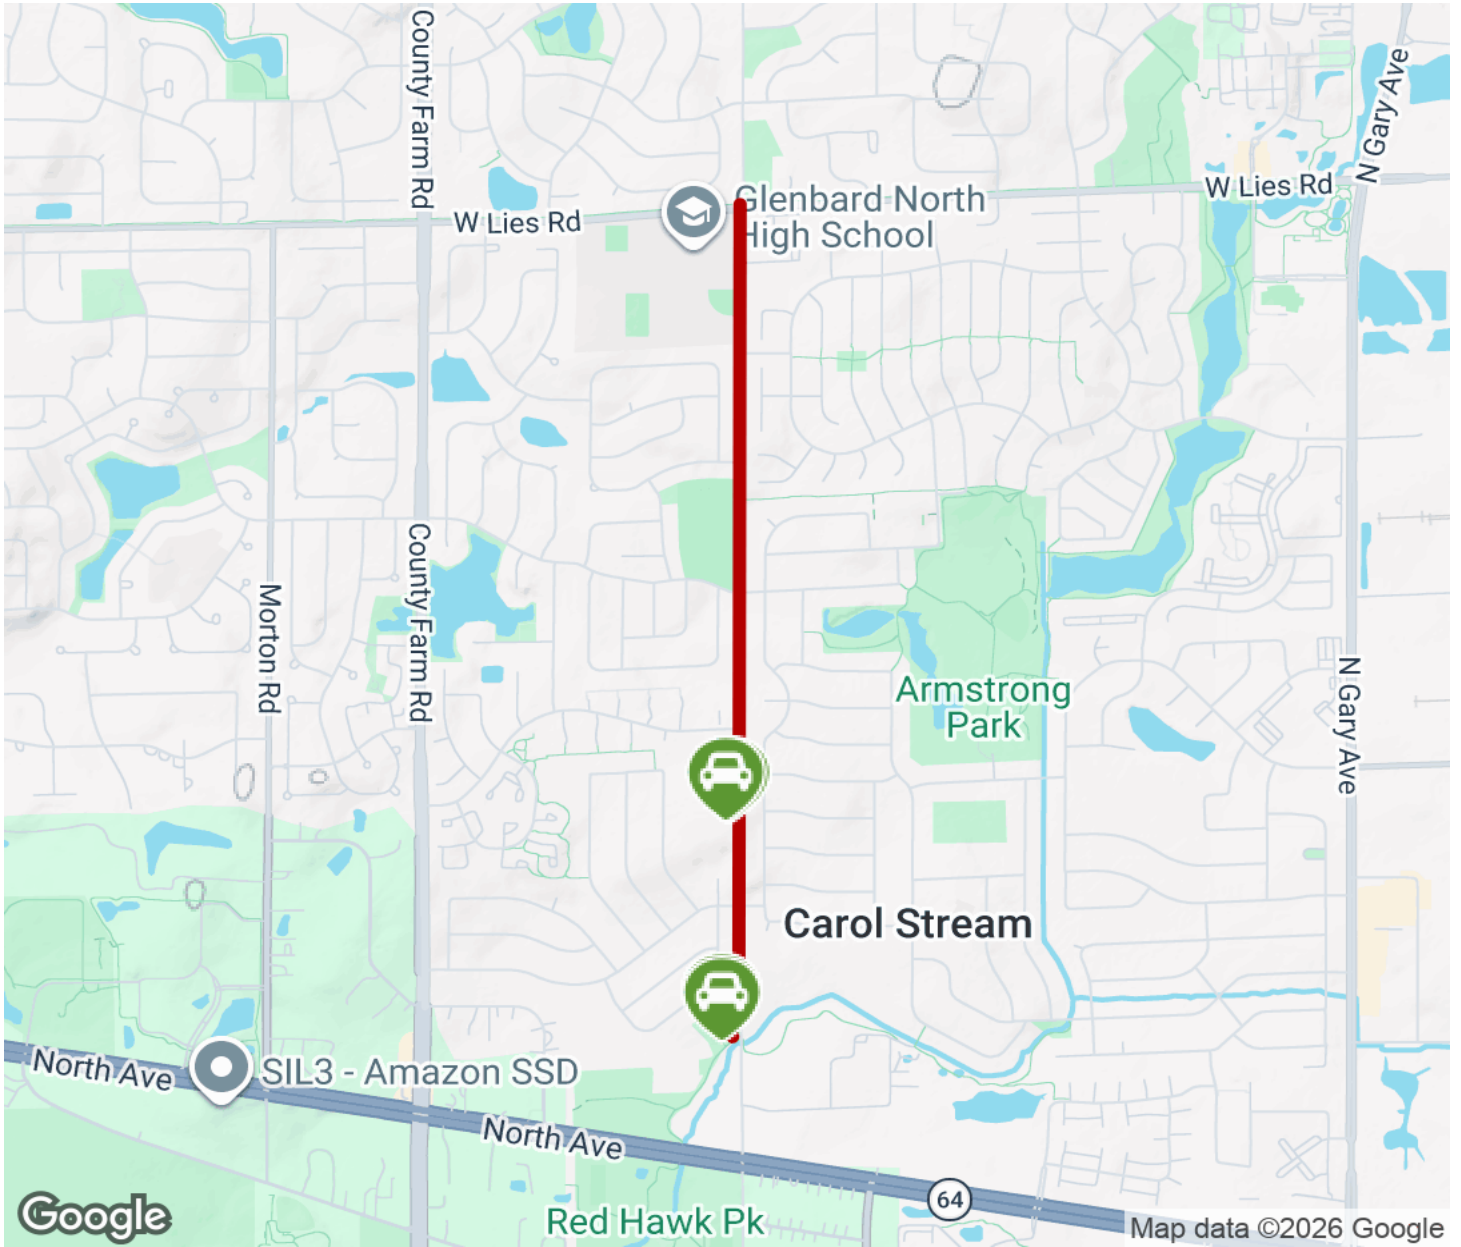

Kuhn Road Trail

Illinois

Trailhead

Restroom

Parking

Water Fountain

Tunnel

TrailLink
by Rails-to-Trails Conservancy

TrailLink.com