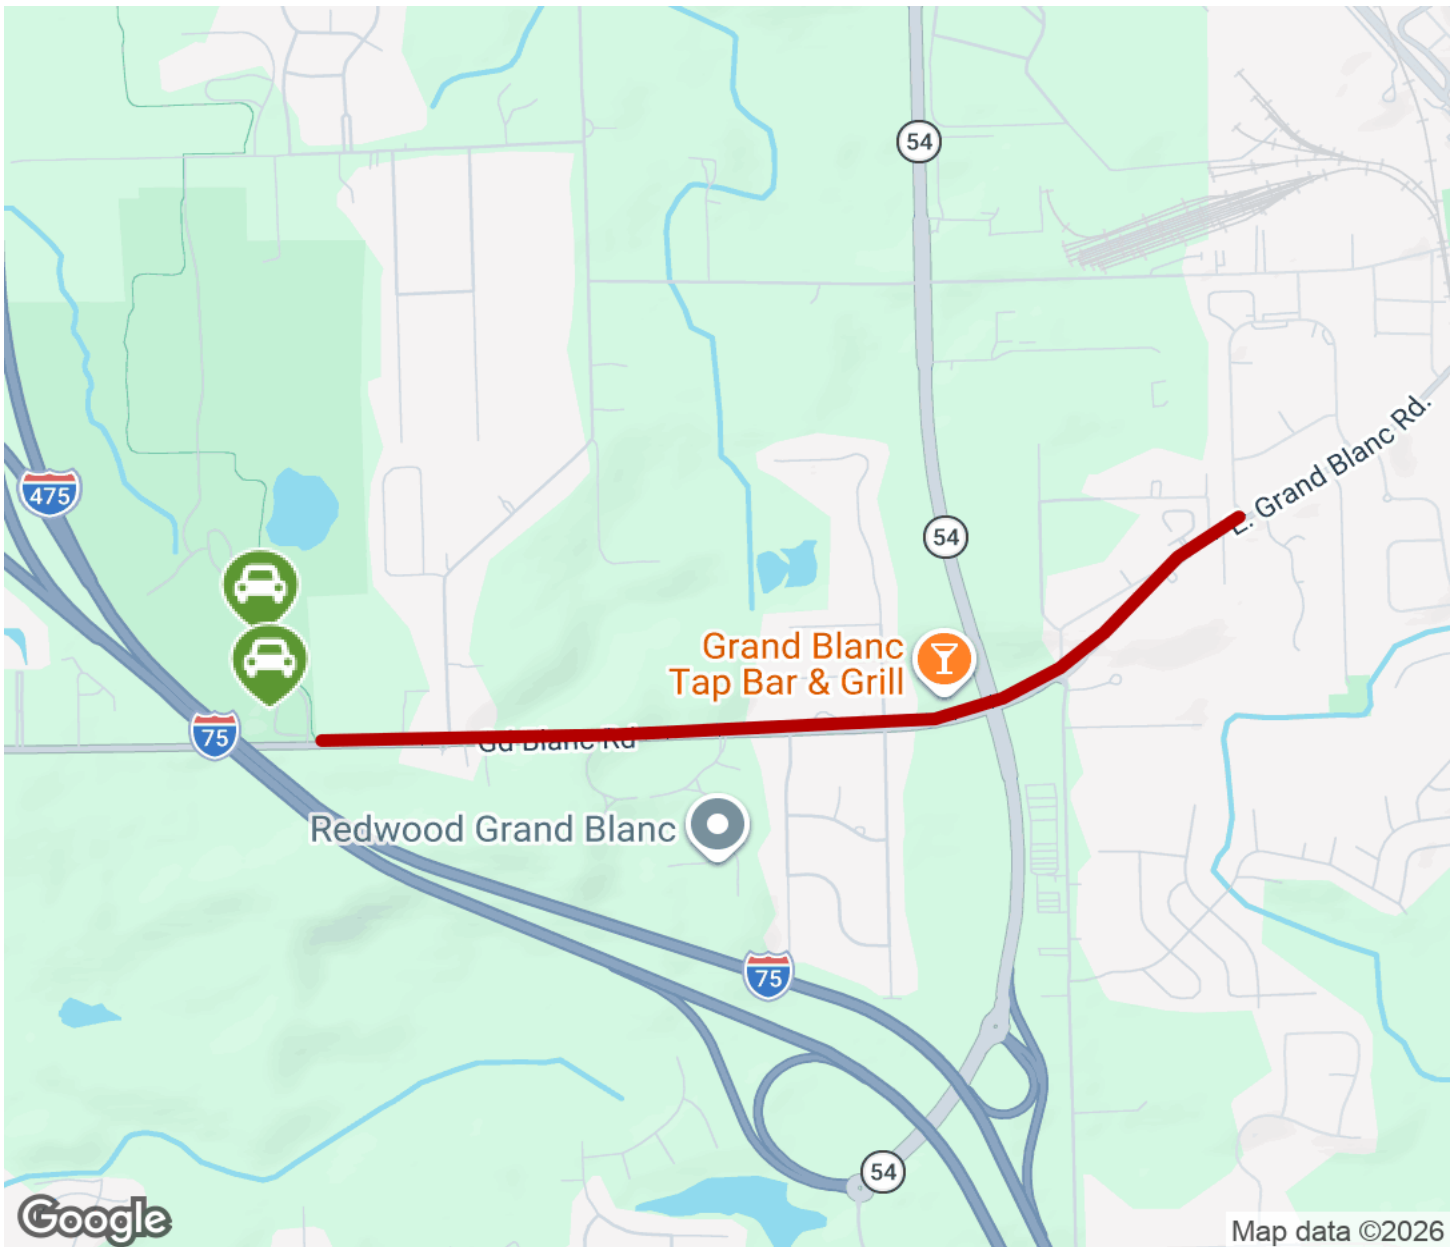

Grand Blanc Bike Path

Michigan

Trailhead

Restroom

Parking

Water Fountain

Tunnel

TrailLink
by Rails-to-Trails Conservancy

TrailLink.com