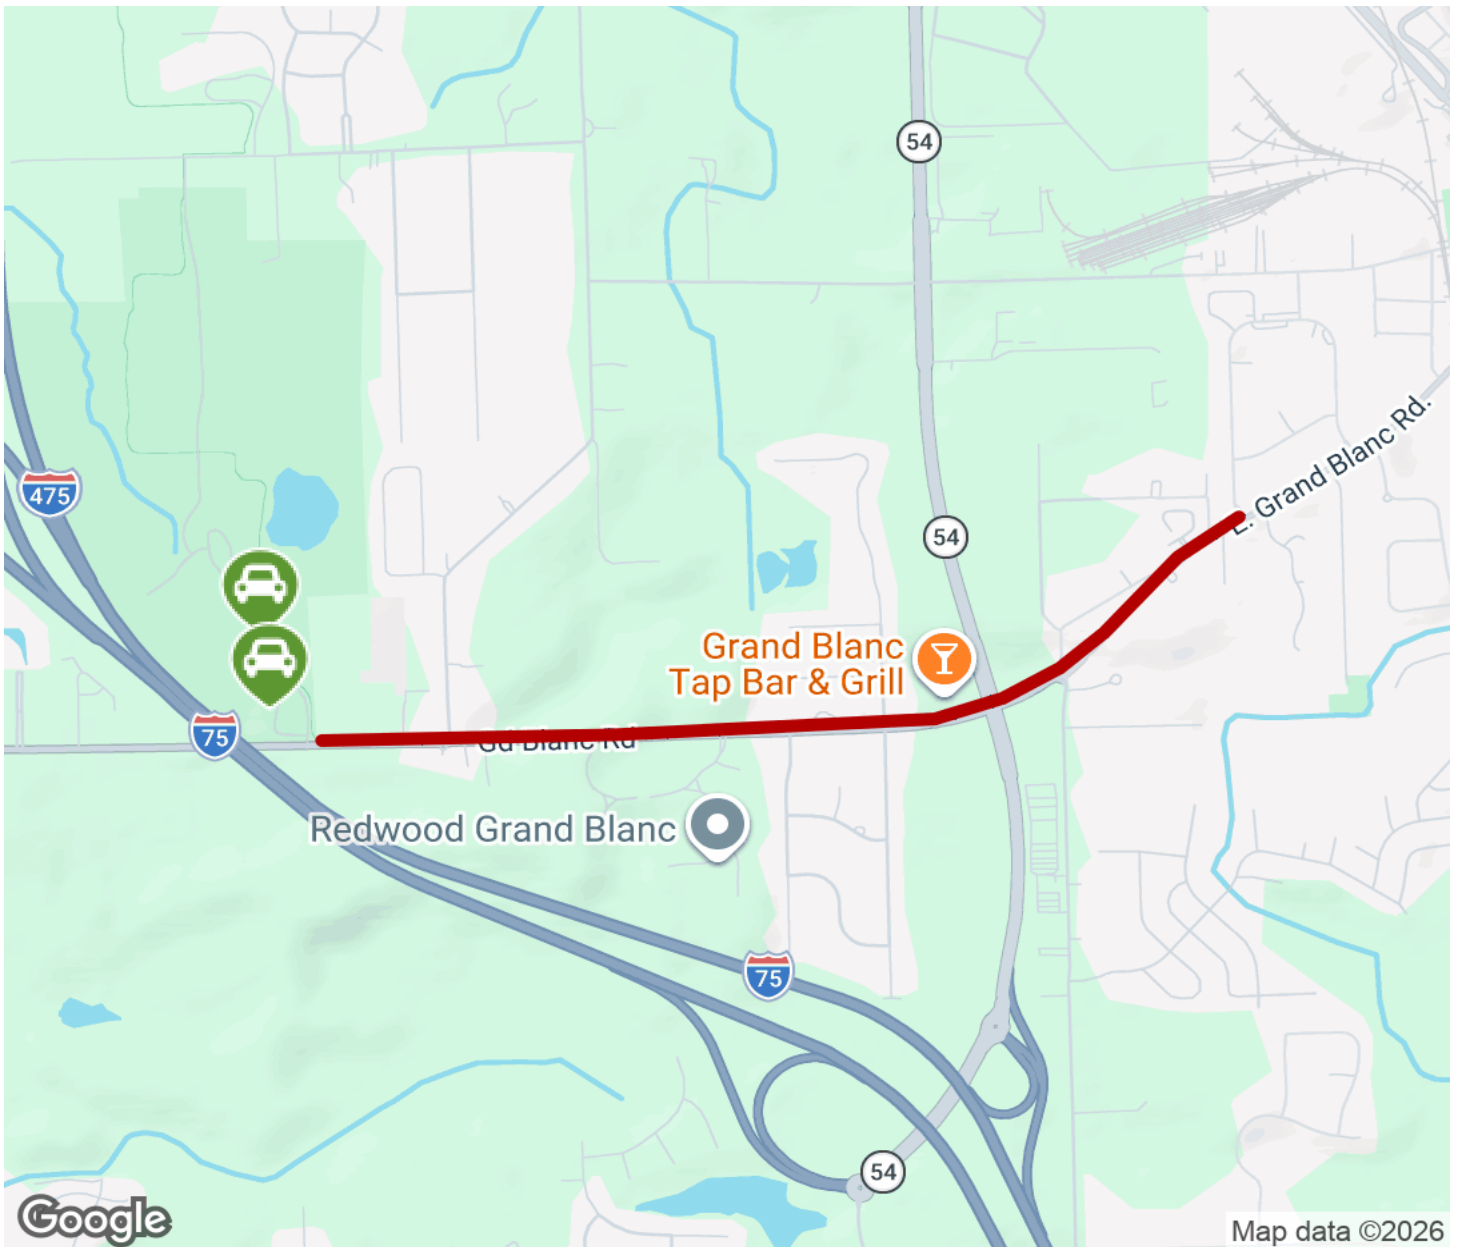

Grand Blanc Bike Path

Michigan

Trailhead

Restroom

Parking

Water Fountain

Tunnel

TrailLink
by Rails-to-Trails Conservancy

TrailLink.com