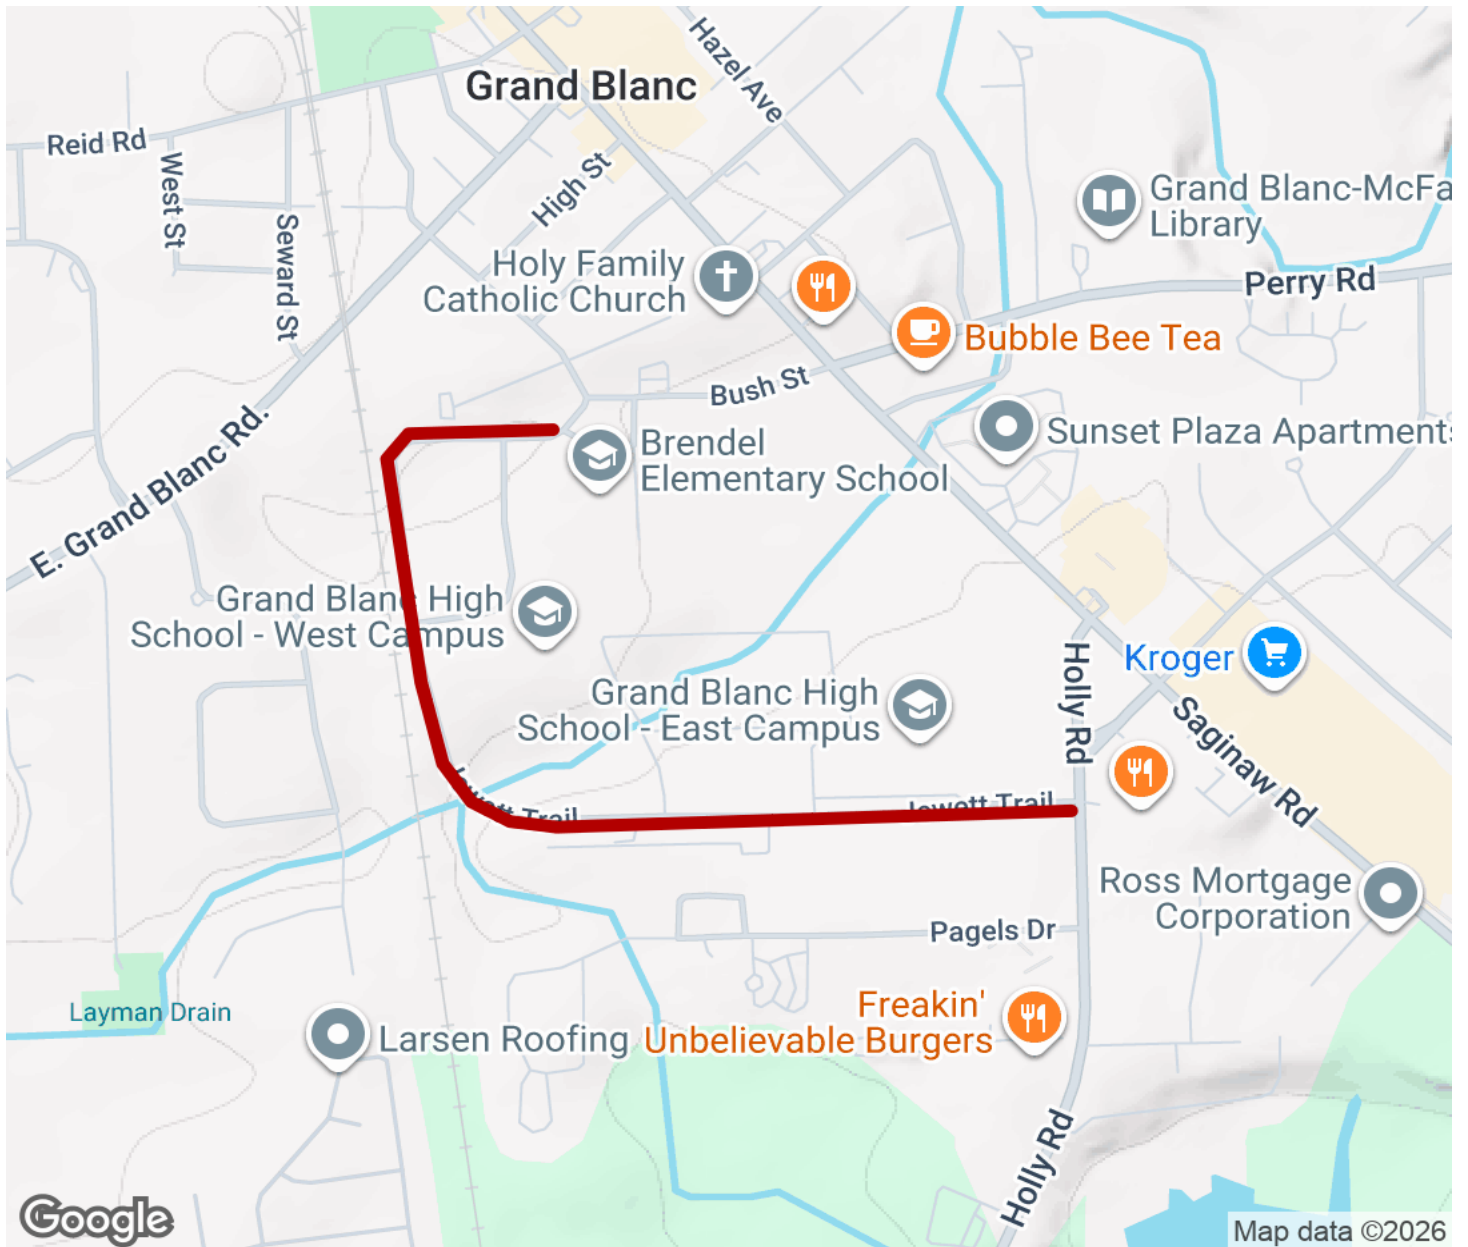

## **Jewett Trail** *Michigan*

## **Jewett Trail** *Michigan*

*Jewett Trail is both the name of the road, as well as the off-street bike-ped path, circling the Grand Blanc Community High School*

Jewett Trail is both the name of the road, as well as the off-street bike-ped path, circling the Grand Blanc Community High School complex. The pathway, which sits on the southern edge of the trail, begins on Holly Road, and continues for a mile to Davis Road, near Brendei Elementary School. You can continue your journey via the sidewalks from that point.

# Jewett Trail

*Michigan*

**States:** Michigan

**Counties:** Genesee

Length: 1miles

**Trail end points:** Holly Road to Davis Street

**Trail surfaces:** Asphalt

**Trail category:** Greenway/Non-RT

# Jewett Trail

Michigan

Trailhead

Restroom

Parking

Water Fountain

Tunnel