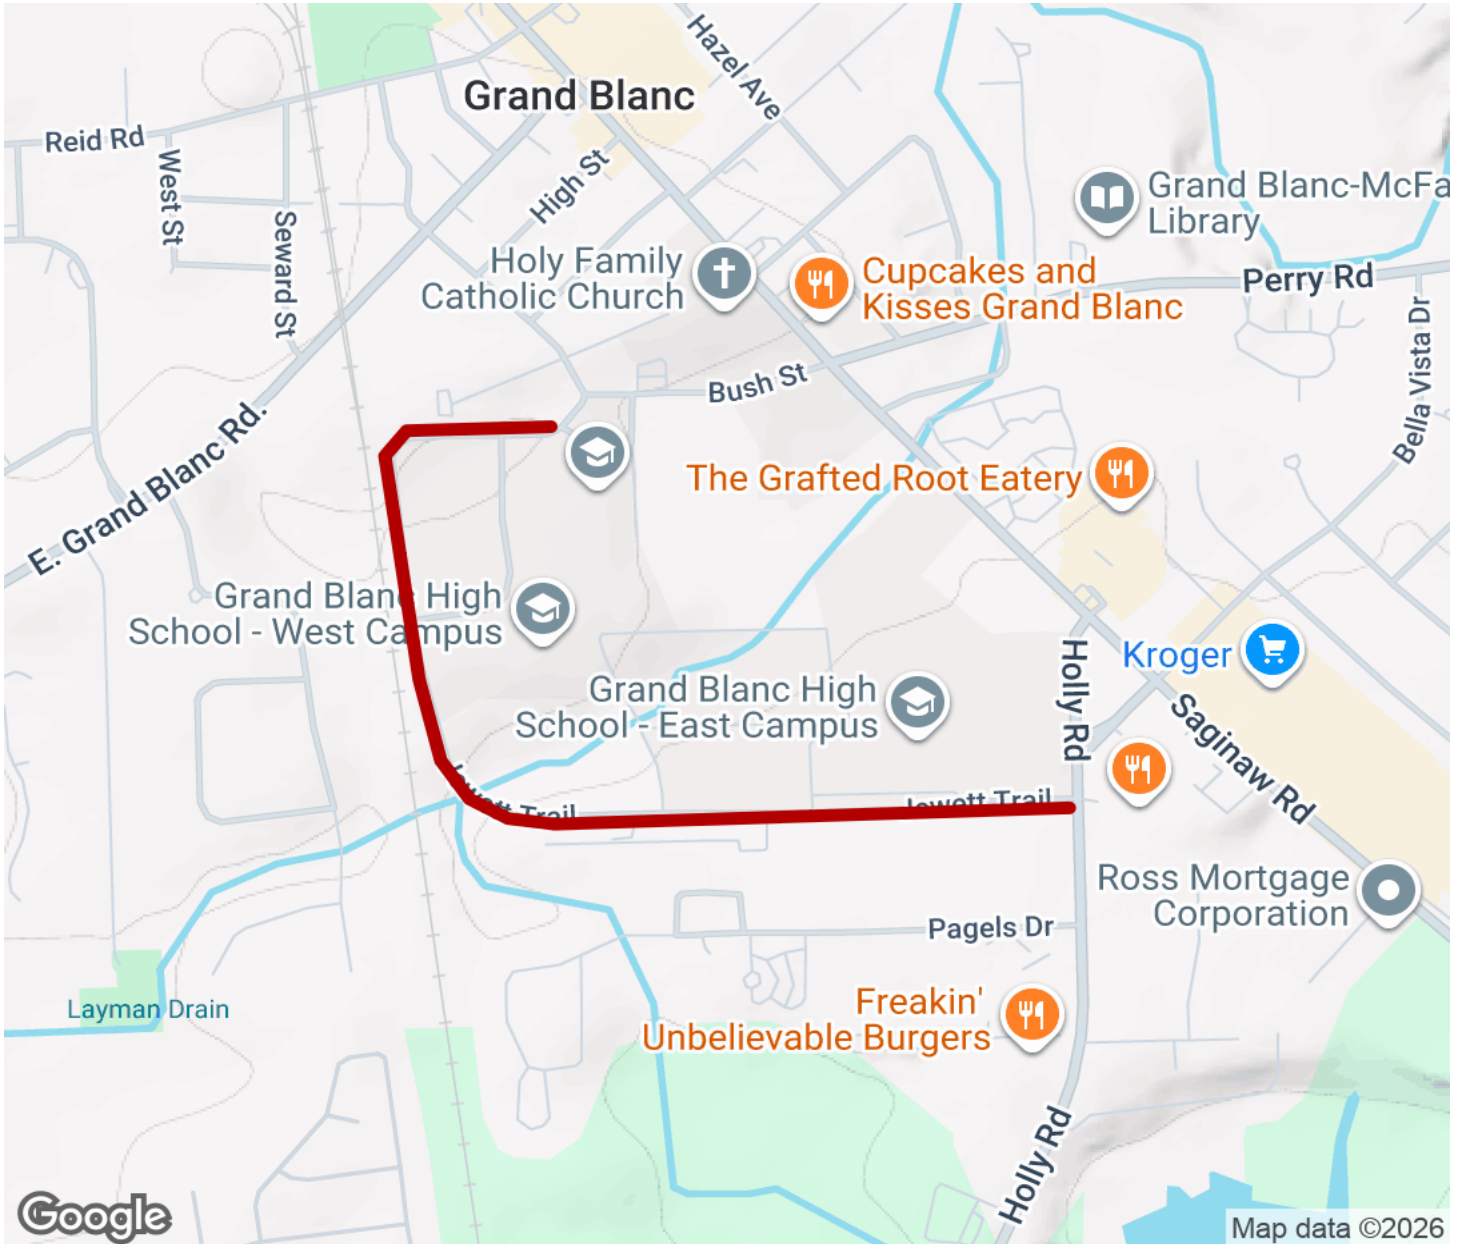

## Jewett Trail

*Michigan*

## **Jewett Trail** *Michigan*

*Jewett Trail is both the name of the road, as well as the off-street bike-ped path, circling the Grand Blanc Community High School*

Jewett Trail is both the name of the road, as well as the off-street bike-ped path, circling the Grand Blanc Community High School complex. The pathway, which sits on the southern edge of the trail, begins on Holly Road, and continues for a mile to Davis Road, near Brendei Elementary School. You can continue your journey via the sidewalks from that point.

# Jewett Trail

*Michigan*

**States:** Michigan

**Counties:** Genesee

Length: 1miles

**Trail end points:** Holly Road to Davis Street

**Trail surfaces:** Asphalt

**Trail category:** Greenway/Non-RT

# Jewett Trail

Michigan

Trailhead

Restroom

Parking

Water Fountain

Tunnel