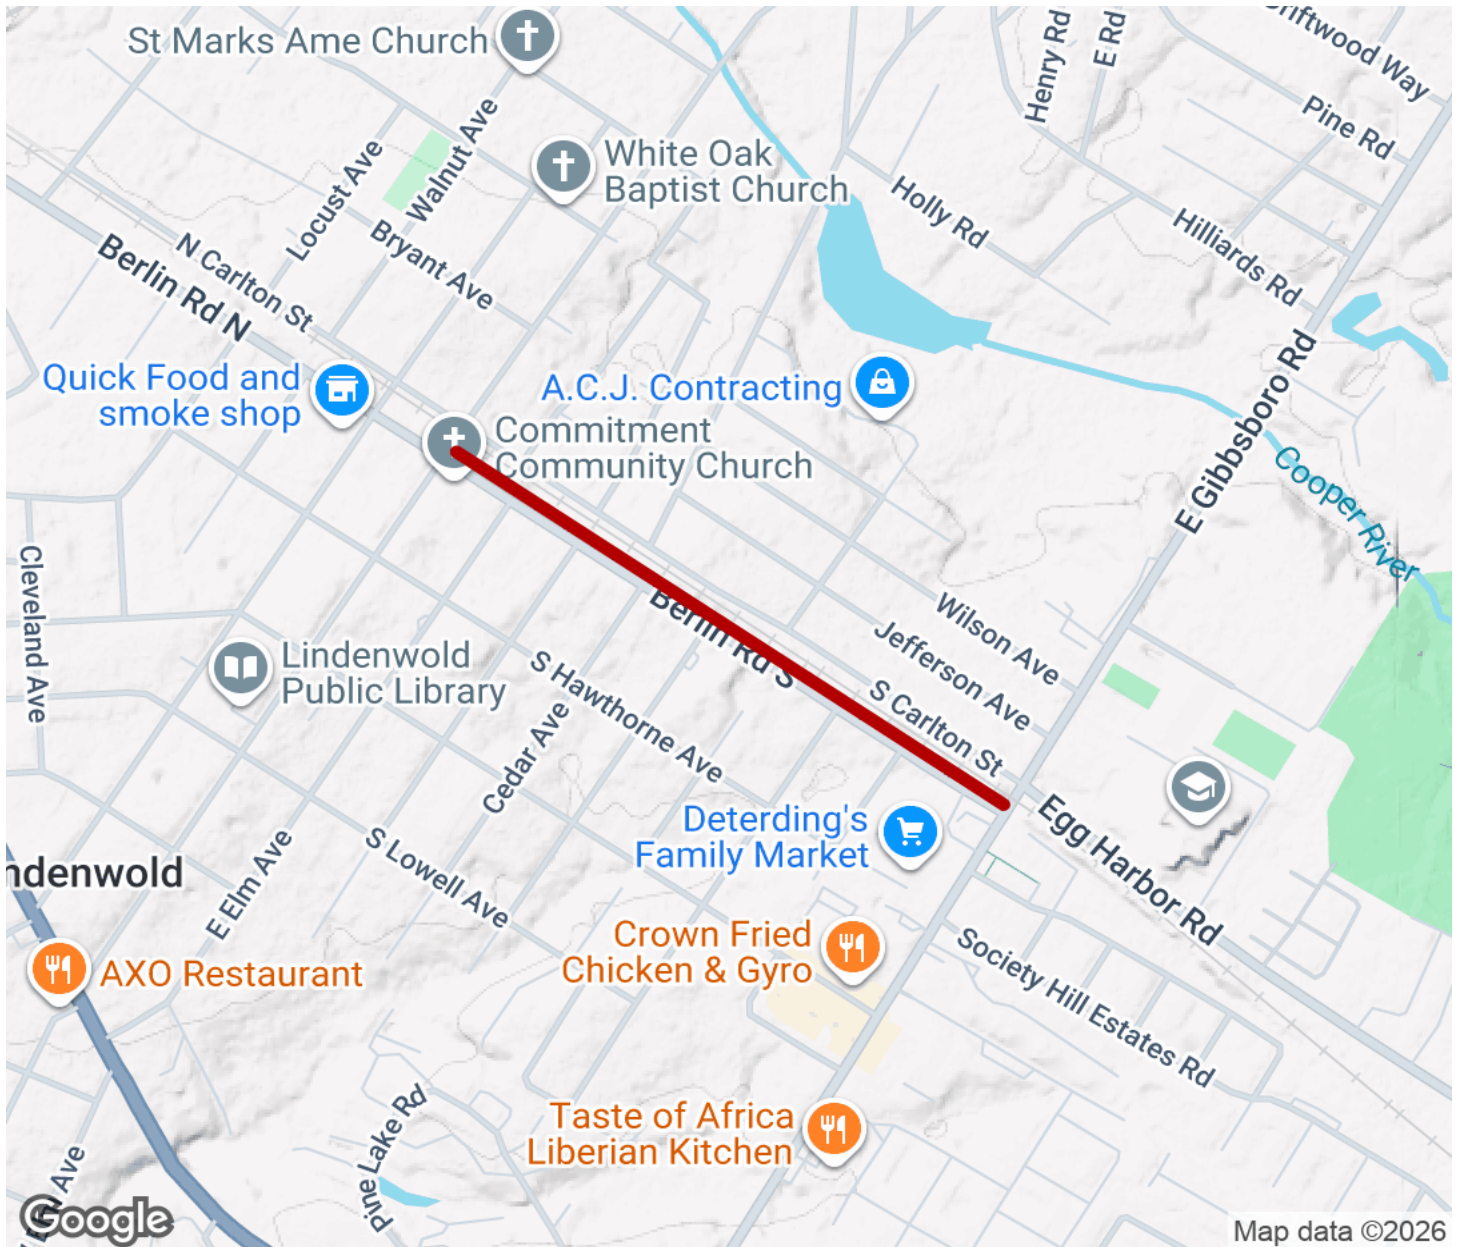

Berlin Road Sidepath

New Jersey

Trailhead

Restroom

Parking

Water Fountain

Tunnel

TrailLink
by Rails-to-Trails Conservancy

TrailLink.com