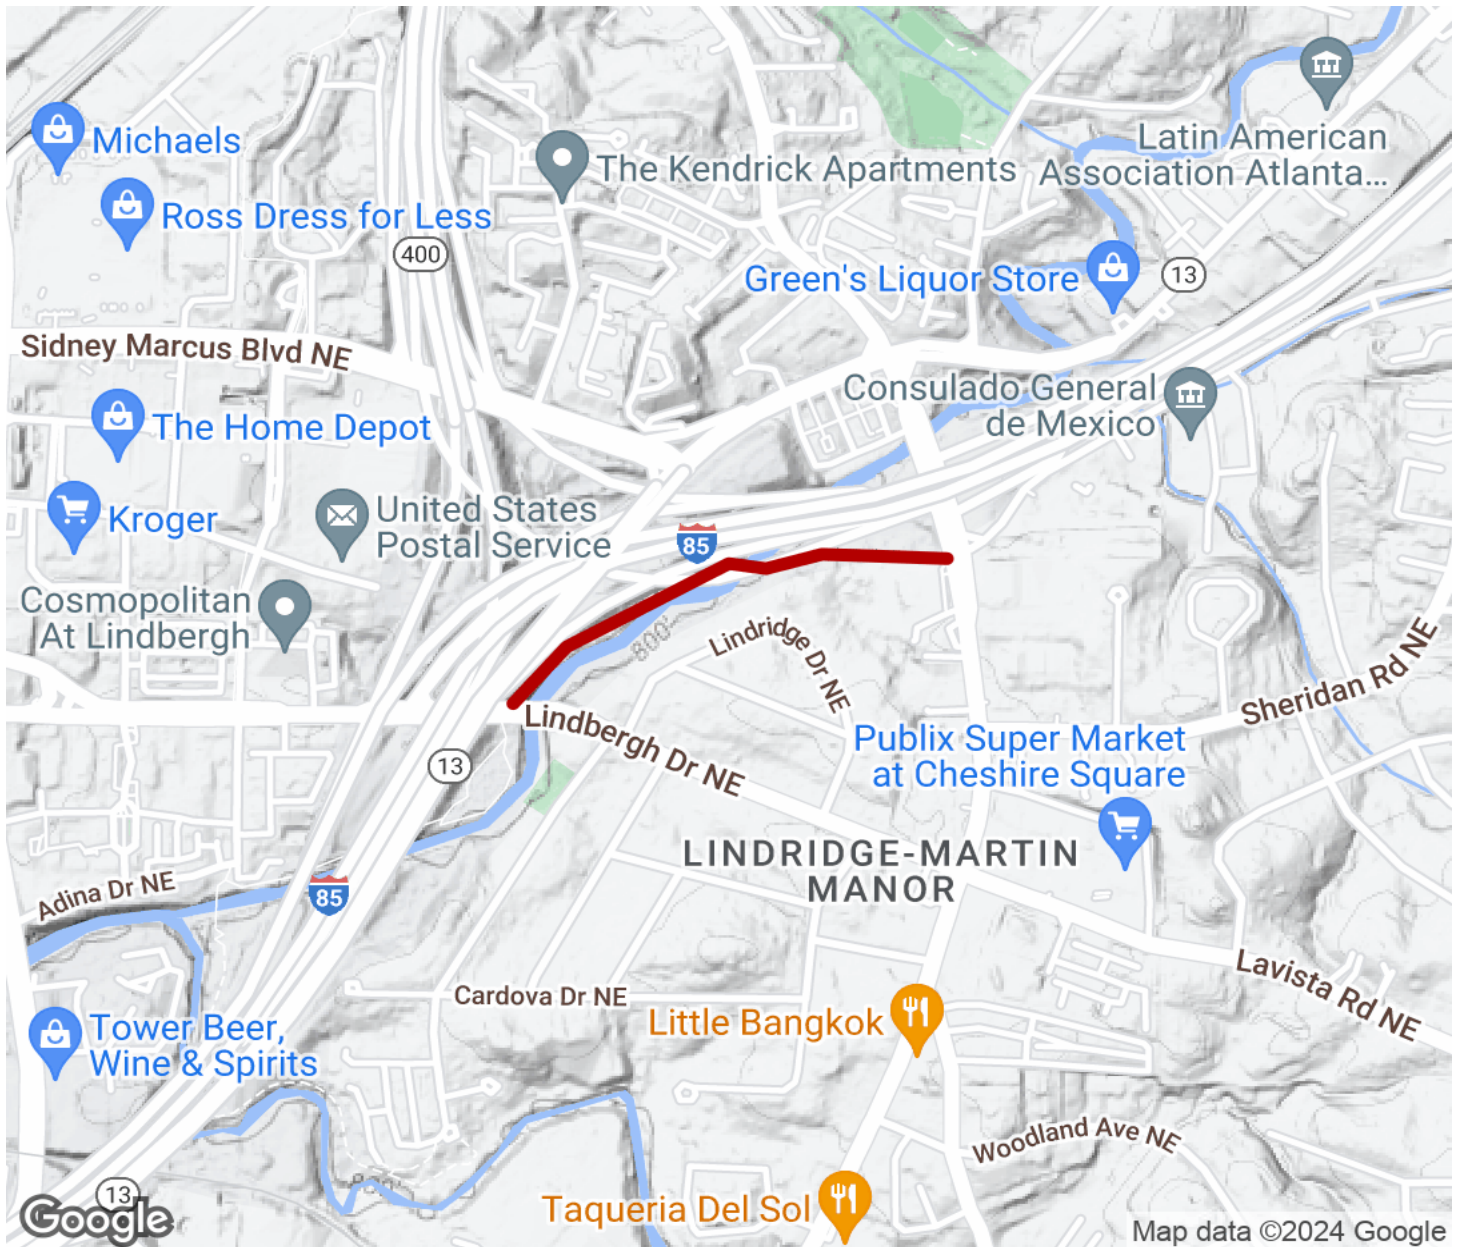

Cheshire Farm Trail

Georgia

Trailhead

Restroom

Parking

Water Fountain

Tunnel

TrailLink
by Rails-to-Trails Conservancy

TrailLink.com