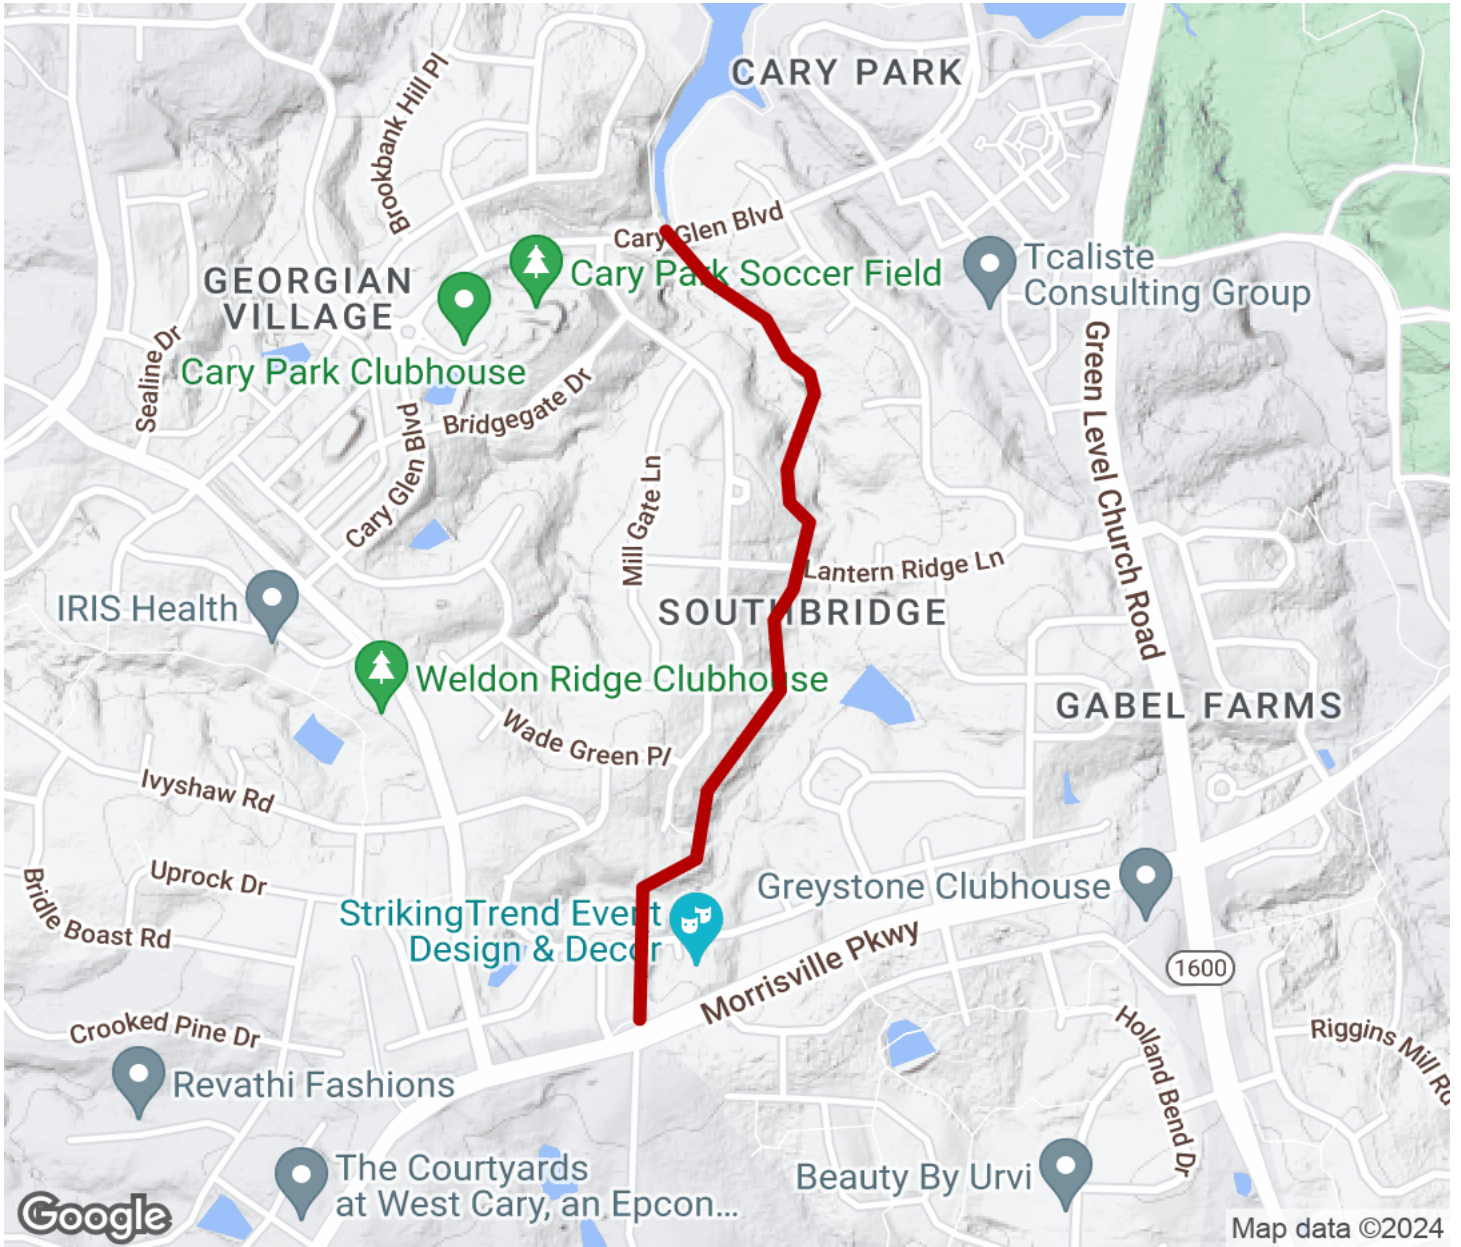

## Southbridge Greenway

North Carolina

*The Southbridge Greenway is a charming neighborhood path in the neighborhood of the same name, on the west side of Cary, North*

The Southbridge Greenway is a charming neighborhood path in the neighborhood of the same name, on the west side of Cary, North Carolina. On any given day on the trail you will find parents pushing strollers or teaching their kids to ride bikes, or folks taking a morning jog or evening stroll.

# Southbridge Greenway

North Carolina

Trailhead

Restroom

Parking

Water Fountain

Tunnel

**TrailLink**  
by Rails-to-Trails Conservancy