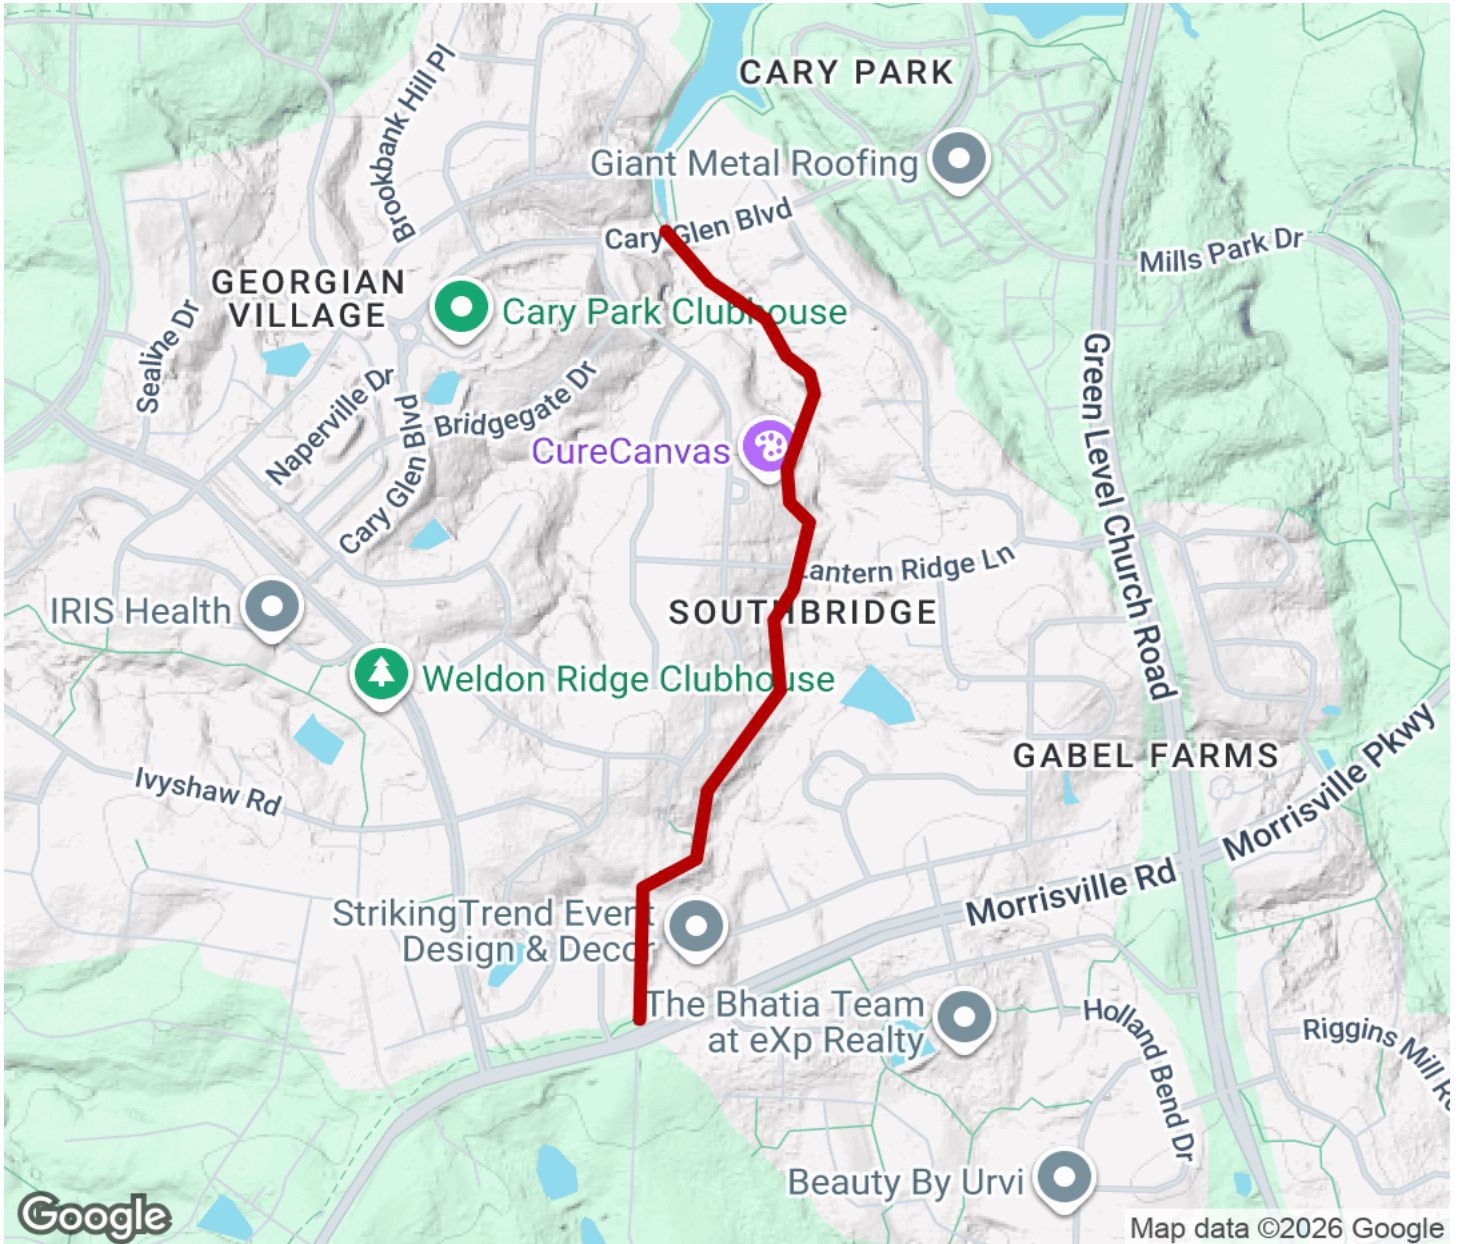

## Southbridge Greenway

North Carolina

*The Southbridge Greenway is a charming neighborhood path in the neighborhood of the same name, on the west side of Cary, North*

The Southbridge Greenway is a charming neighborhood path in the neighborhood of the same name, on the west side of Cary, North Carolina. On any given day on the trail you will find parents pushing strollers or teaching their kids to ride bikes, or folks taking a morning jog or evening stroll.

# Southbridge Greenway

*North Carolina*

**States:** North Carolina

**Counties:** Wake

Length: 0.9miles

**Trail end points:** Cary Glen Boulevard to  
Morrissville Parkway

**Trail surfaces:** Asphalt

**Trail category:** Greenway/Non-RT

# Southbridge Greenway

North Carolina

Trailhead

Restroom

Parking

Water Fountain

Tunnel

**TrailLink**  
by Rails-to-Trails Conservancy