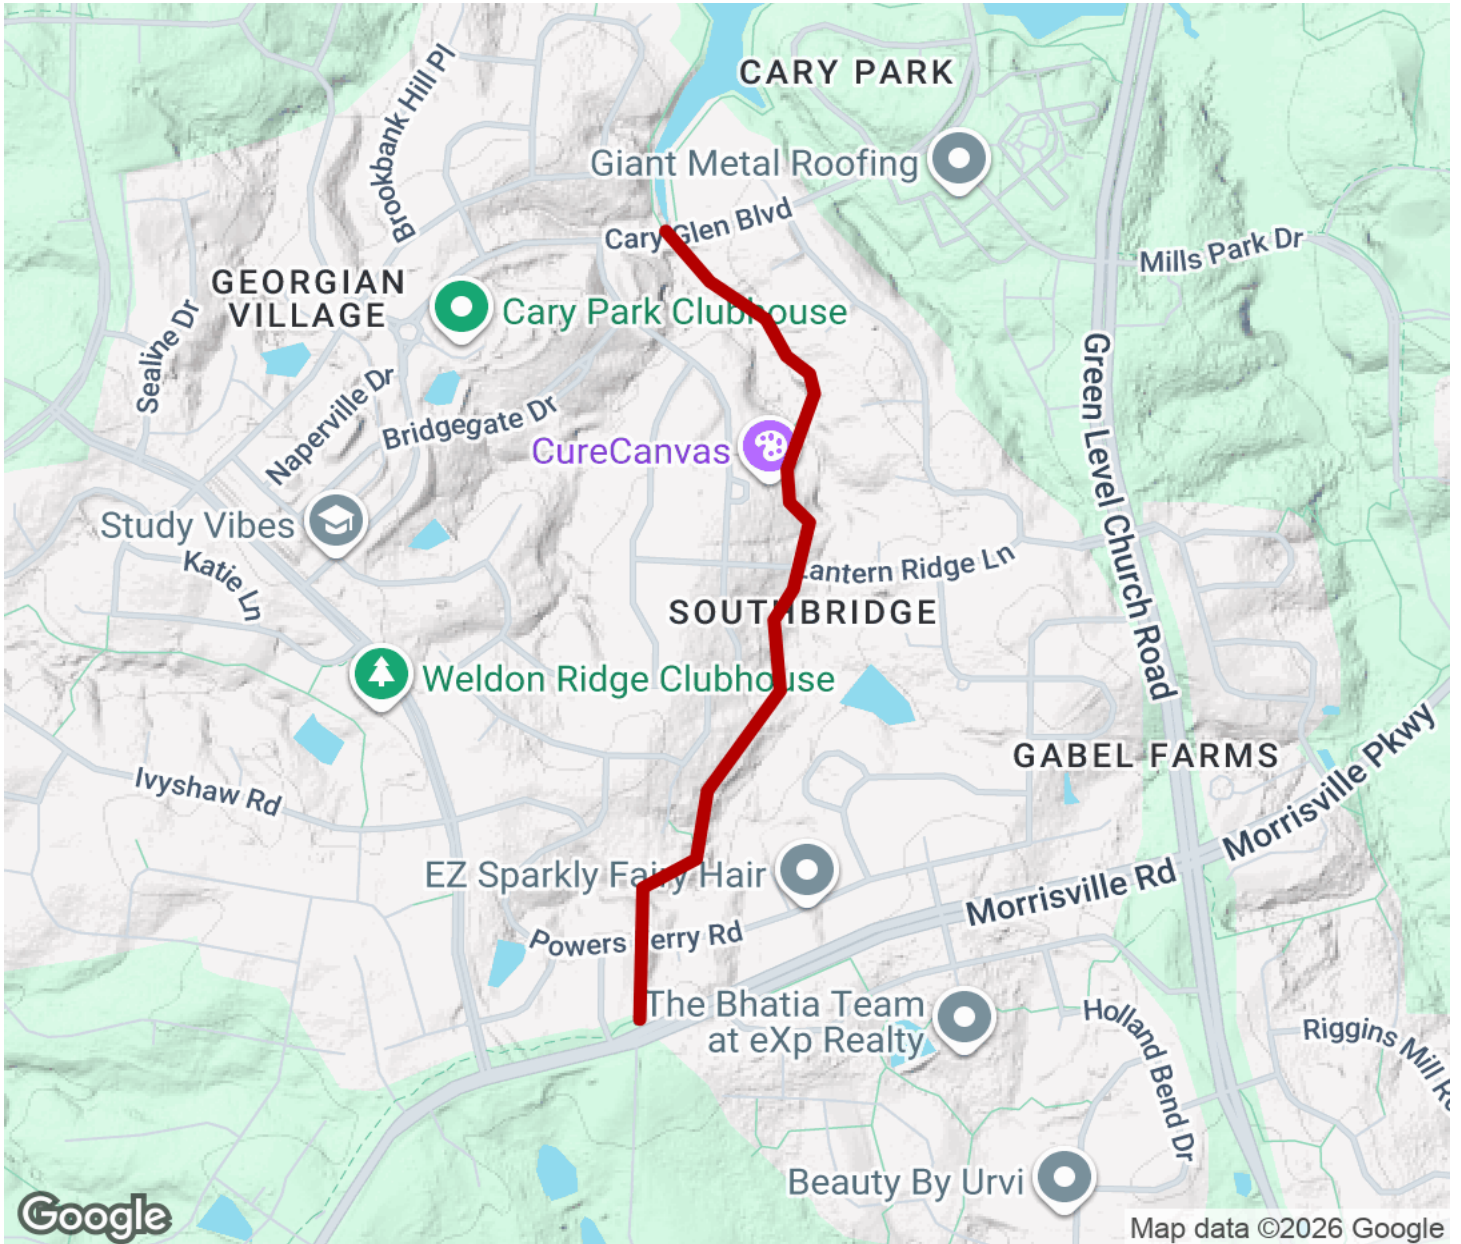

## Southbridge Greenway

North Carolina

*The Southbridge Greenway is a charming neighborhood path in the neighborhood of the same name, on the west side of Cary, North*

The Southbridge Greenway is a charming neighborhood path in the neighborhood of the same name, on the west side of Cary, North Carolina. On any given day on the trail you will find parents pushing strollers or teaching their kids to ride bikes, or folks taking a morning jog or evening stroll.

# Southbridge Greenway

*North Carolina*

**States:** North Carolina

**Counties:** Wake

Length: 0.9miles

**Trail end points:** Cary Glen Boulevard to  
Morrissville Parkway

**Trail surfaces:** Asphalt

**Trail category:** Greenway/Non-RT

# Southbridge Greenway

North Carolina

Trailhead

Restroom

Parking

Water Fountain

Tunnel

**TrailLink**  
by Rails-to-Trails Conservancy