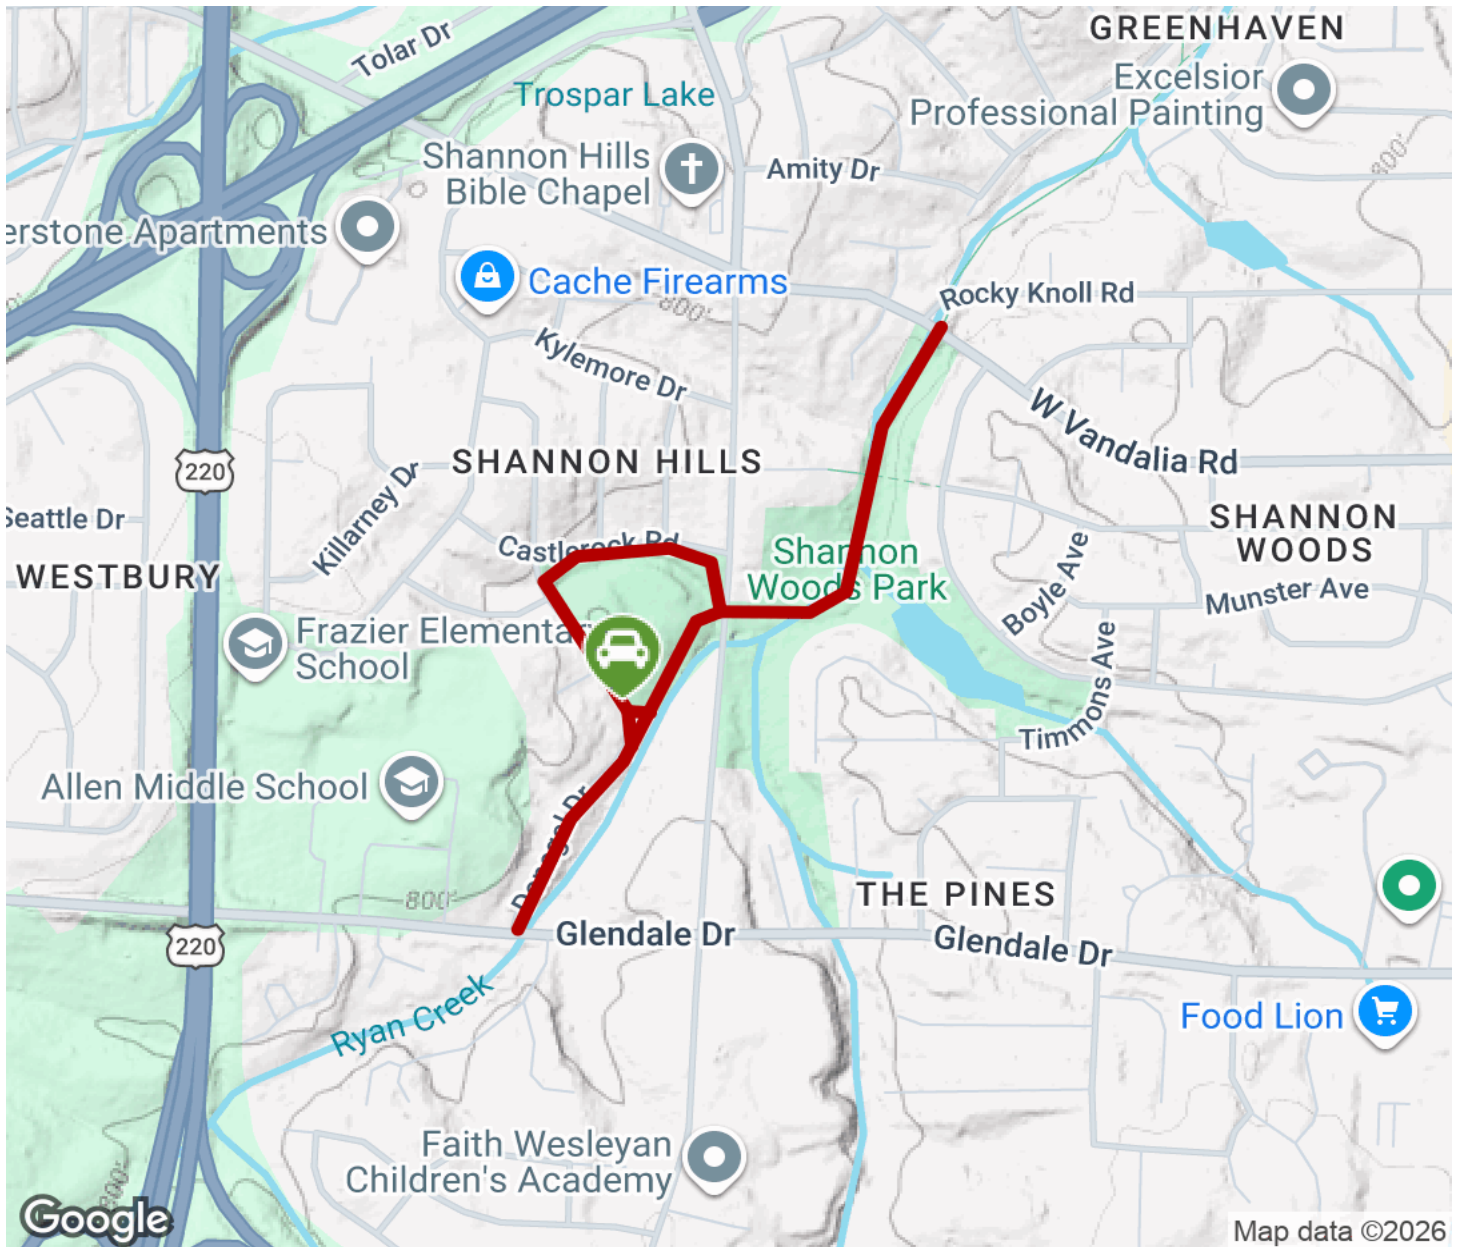

Shannon Hills Greenway

North Carolina

Trailhead

Restroom

Parking

Water Fountain

Tunnel

TrailLink
by Rails-to-Trails Conservancy

TrailLink.com