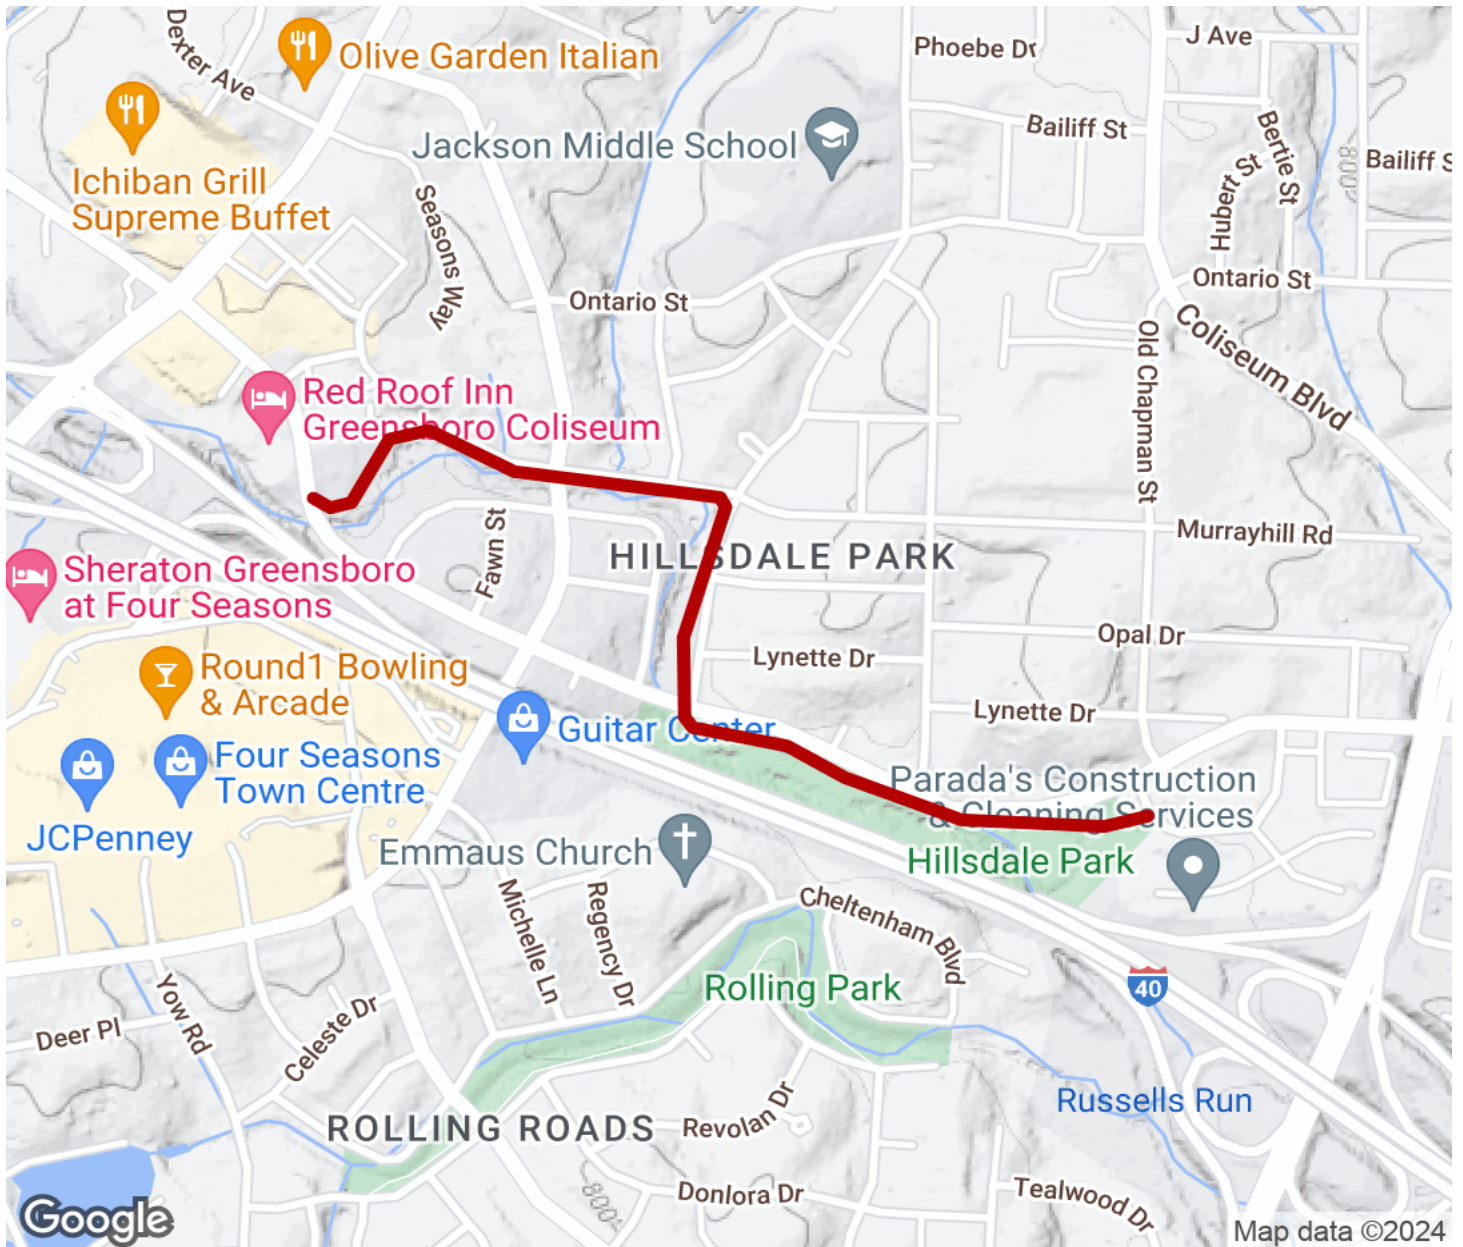

Hillsdale Greenway

North Carolina

Trailhead

Restroom

Parking

Water Fountain

Tunnel

TrailLink
by Rails-to-Trails Conservancy

TrailLink.com