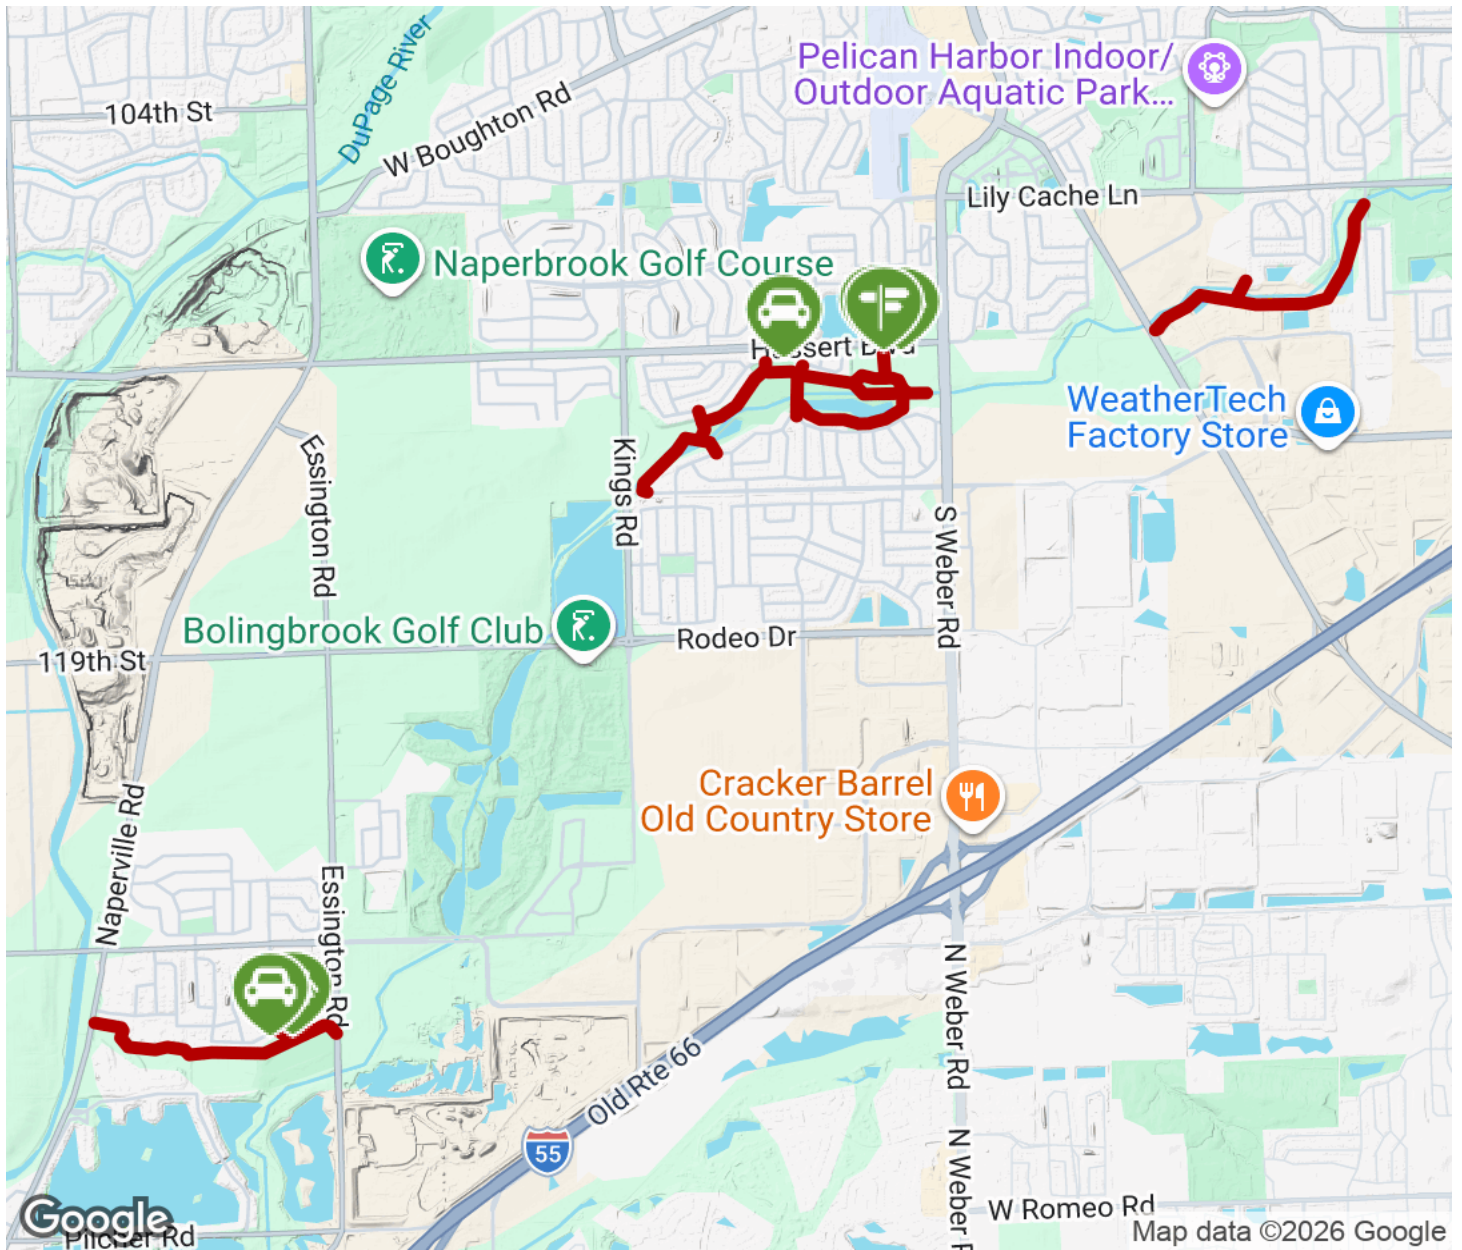

Lily Cache Greenway

Illinois

- Trailhead
- Restroom
- Parking
- Water Fountain
- Tunnel