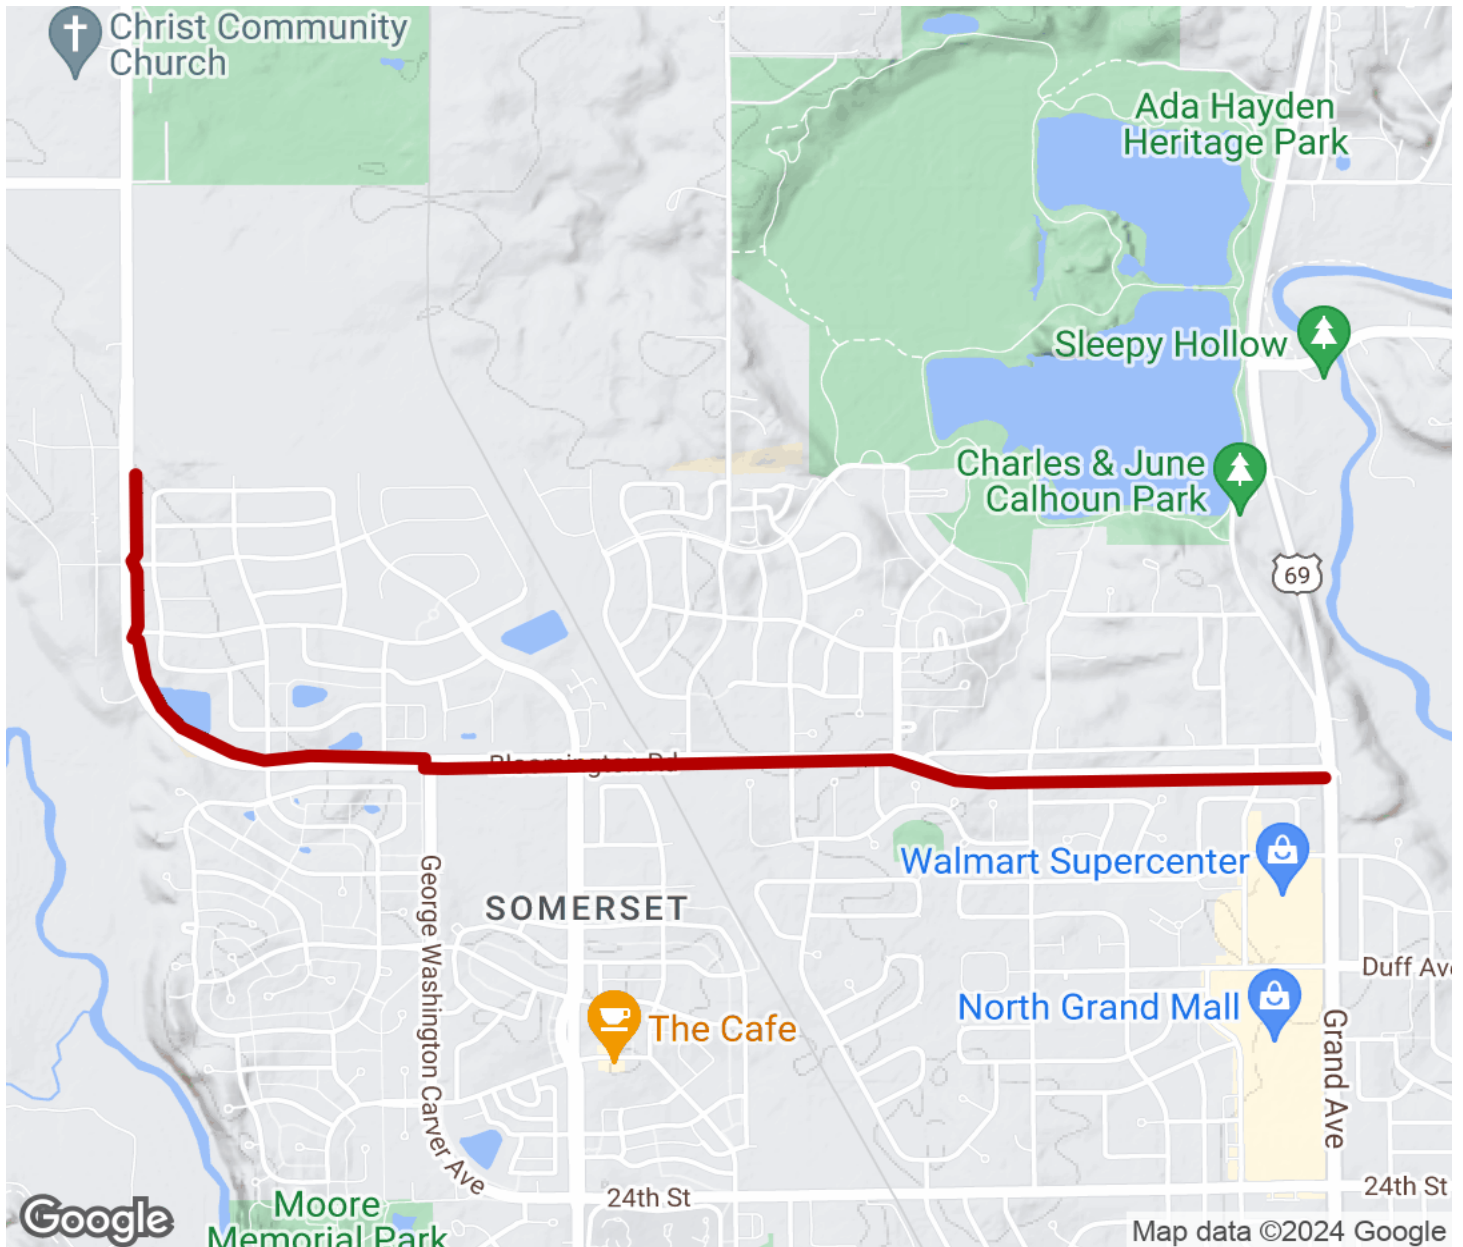

Bloomington Road Trail

Iowa

Trailhead

Restroom

Parking

Water Fountain

Tunnel

TrailLink
by Rails-to-Trails Conservancy

TrailLink.com