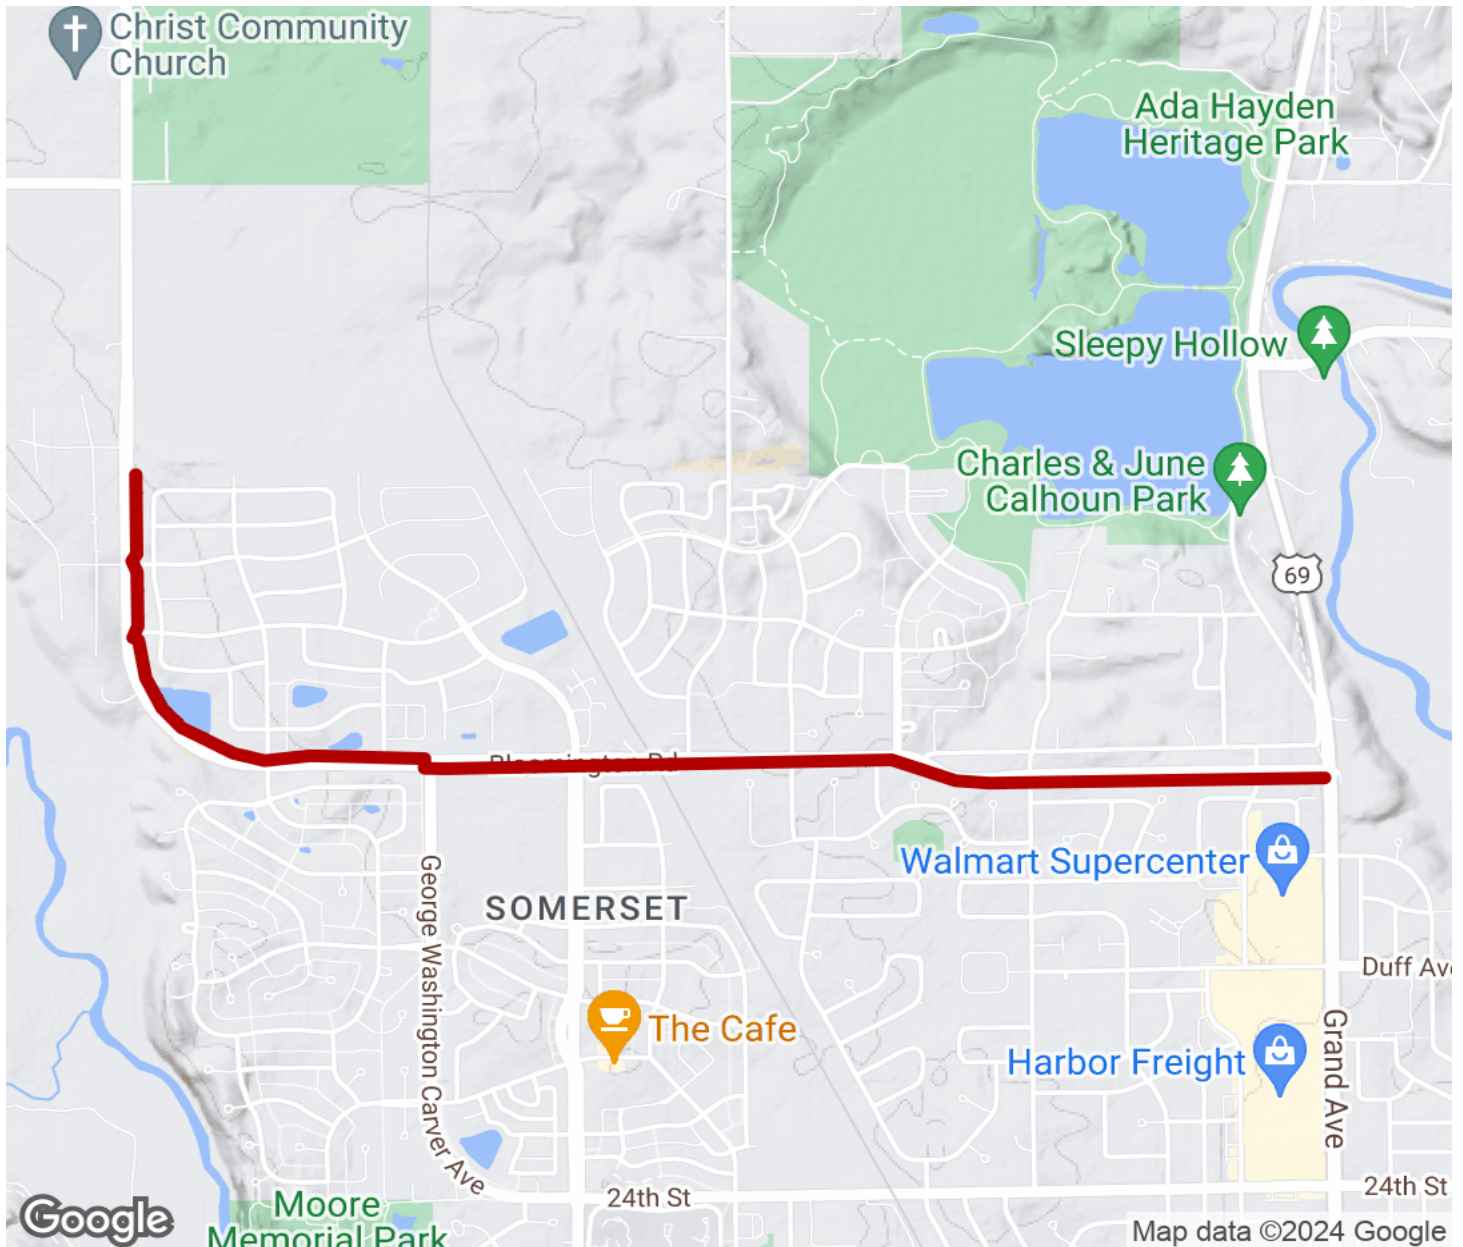

Bloomington Road Trail

Iowa

Trailhead

Restroom

Parking

Water Fountain

Tunnel

TrailLink
by Rails-to-Trails Conservancy

TrailLink.com