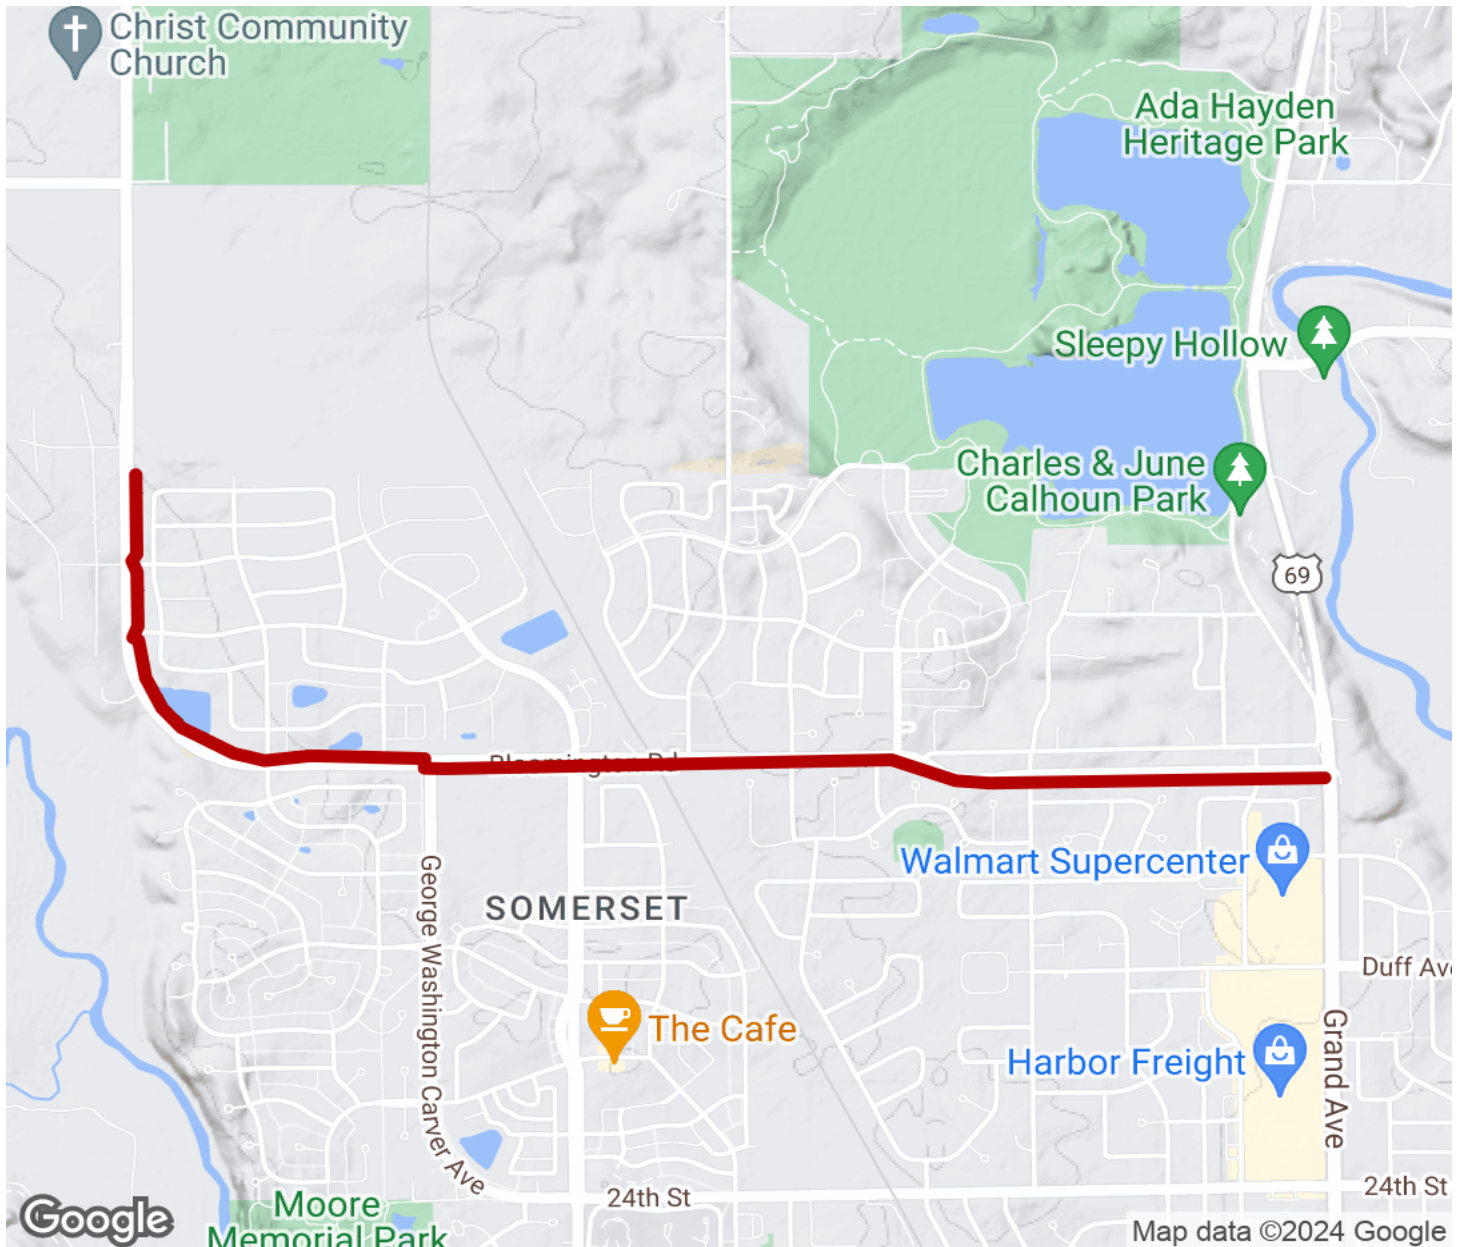

Bloomington Road Trail

Iowa

Trailhead

Restroom

Parking

Water Fountain

Tunnel

TrailLink
by Rails-to-Trails Conservancy

TrailLink.com