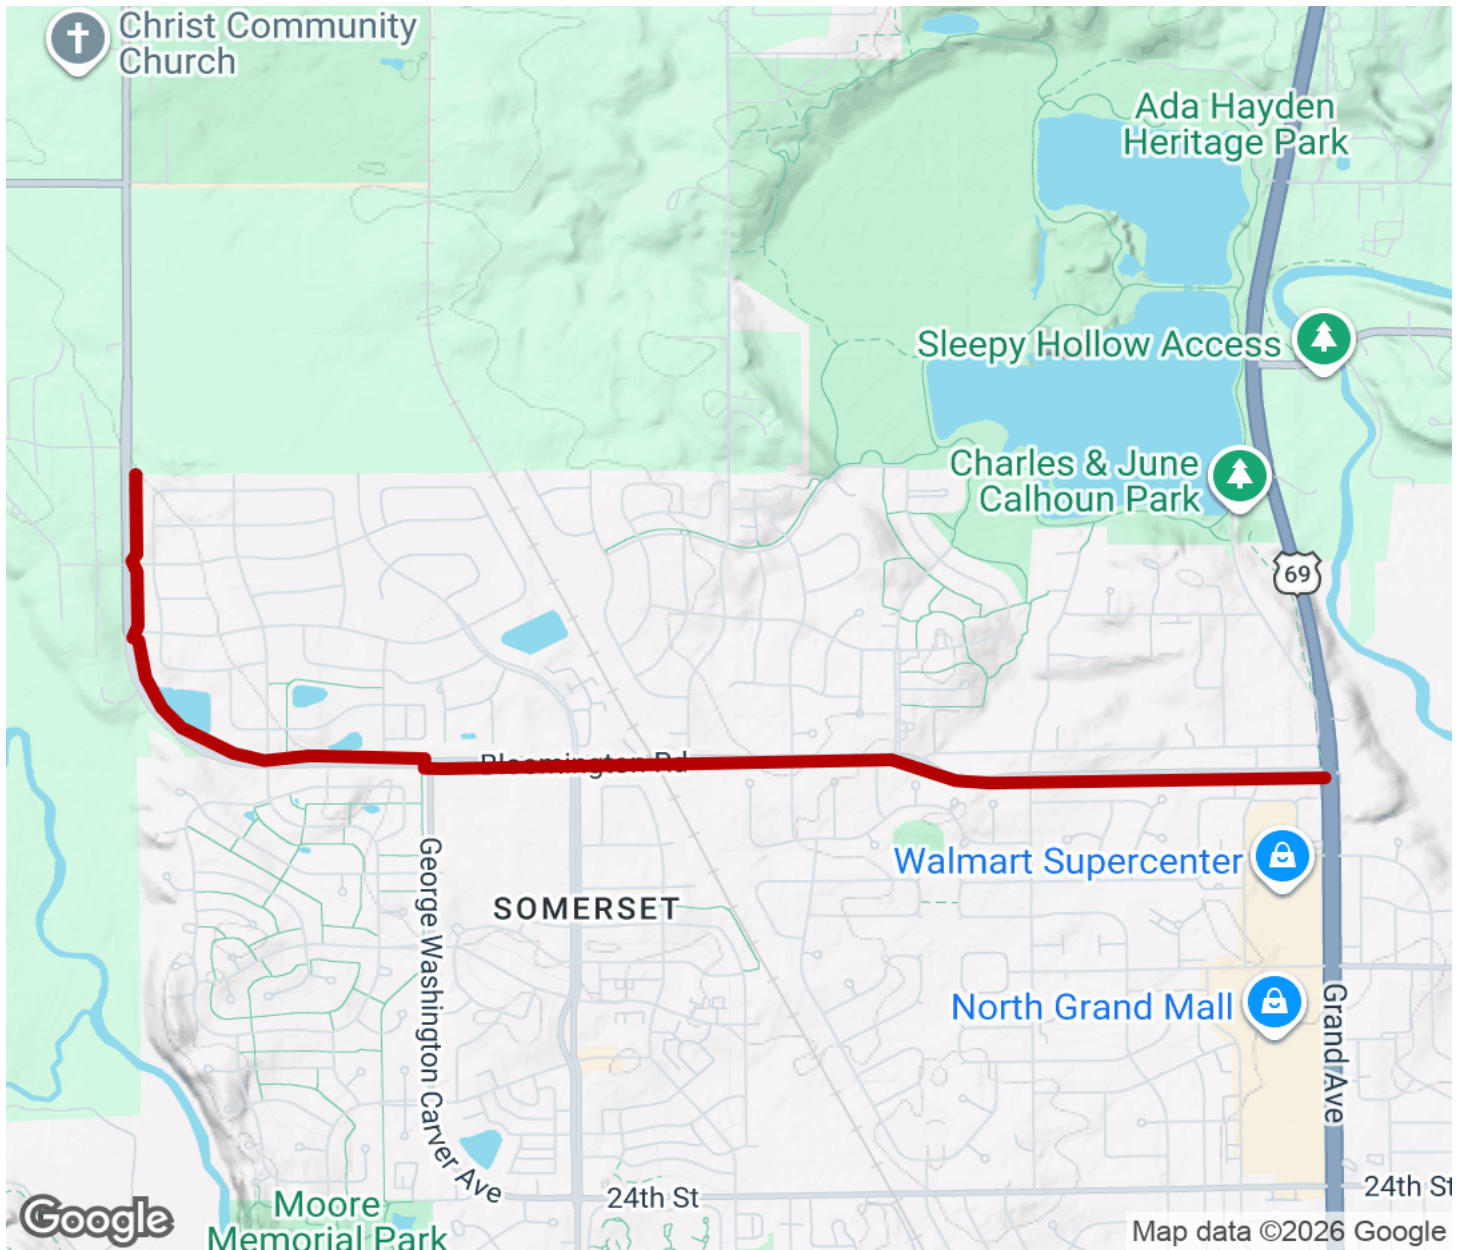

Bloomington Road Trail

Iowa

Trailhead

Restroom

Parking

Water Fountain

Tunnel

TrailLink
by Rails-to-Trails Conservancy

TrailLink.com