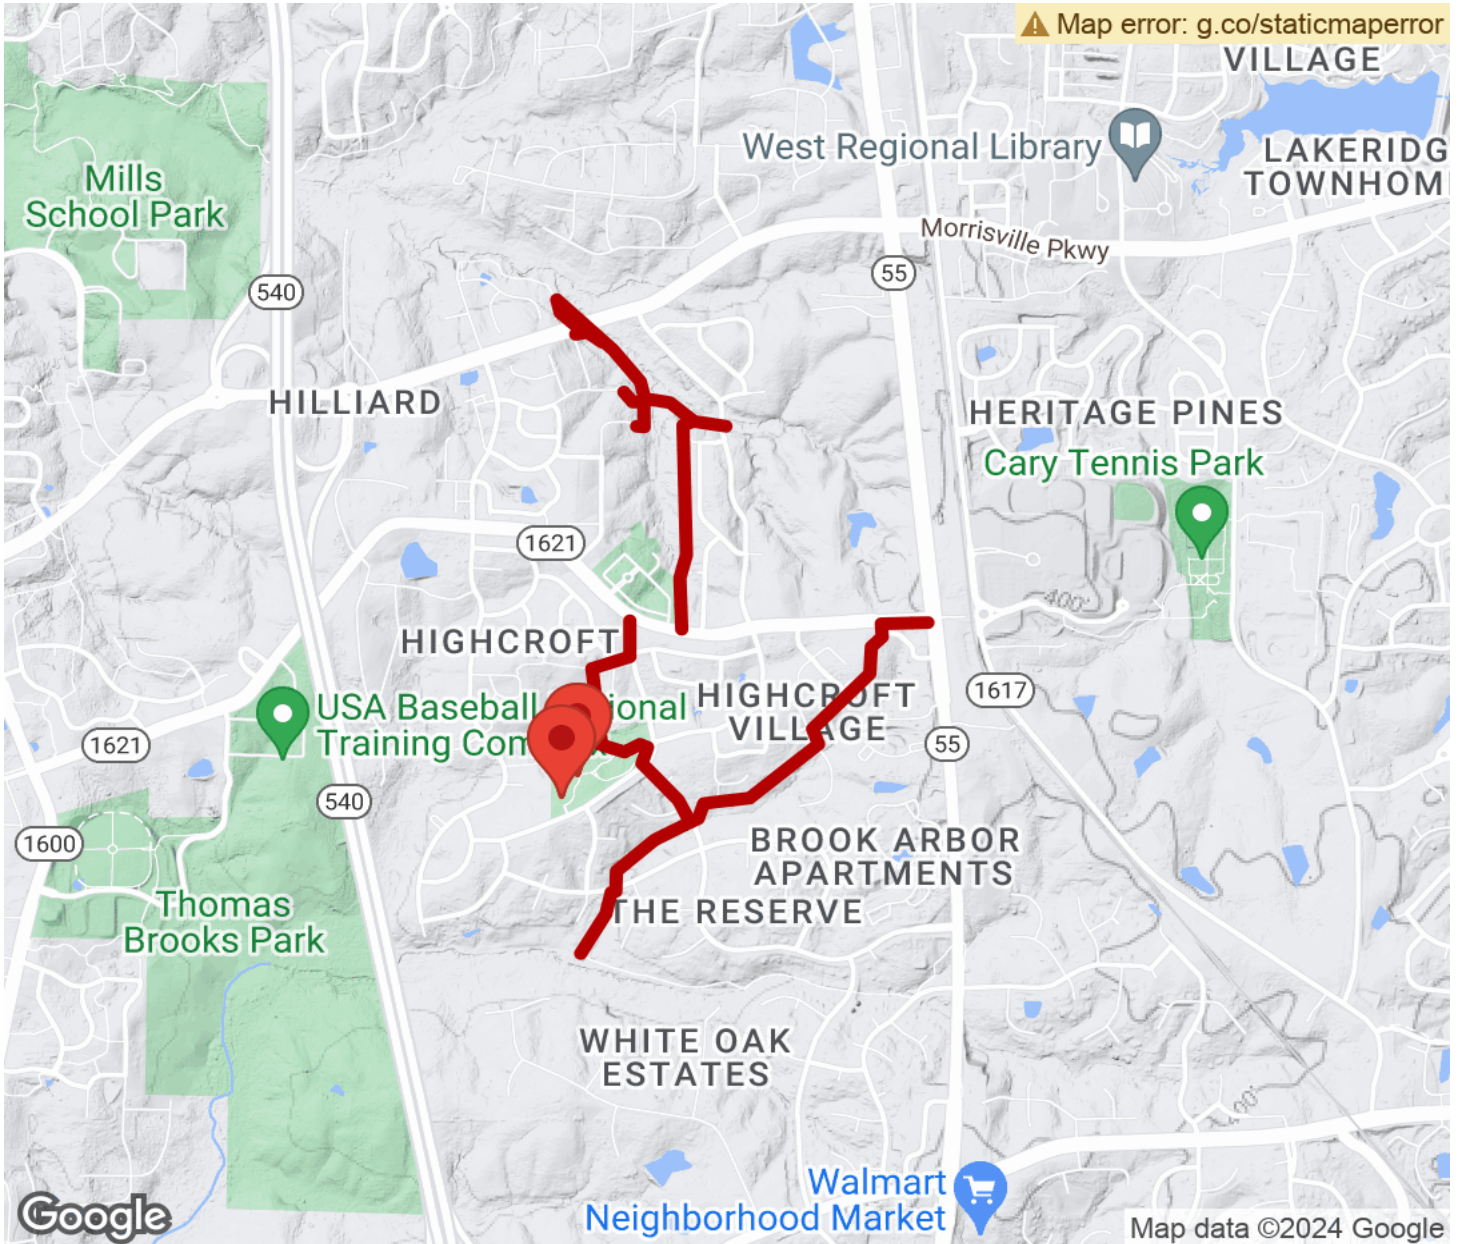

Green Hope School Greenway

North Carolina

Trailhead

Restroom

Parking

Water Fountain

Tunnel

TrailLink
by Rails-to-Trails Conservancy

TrailLink.com