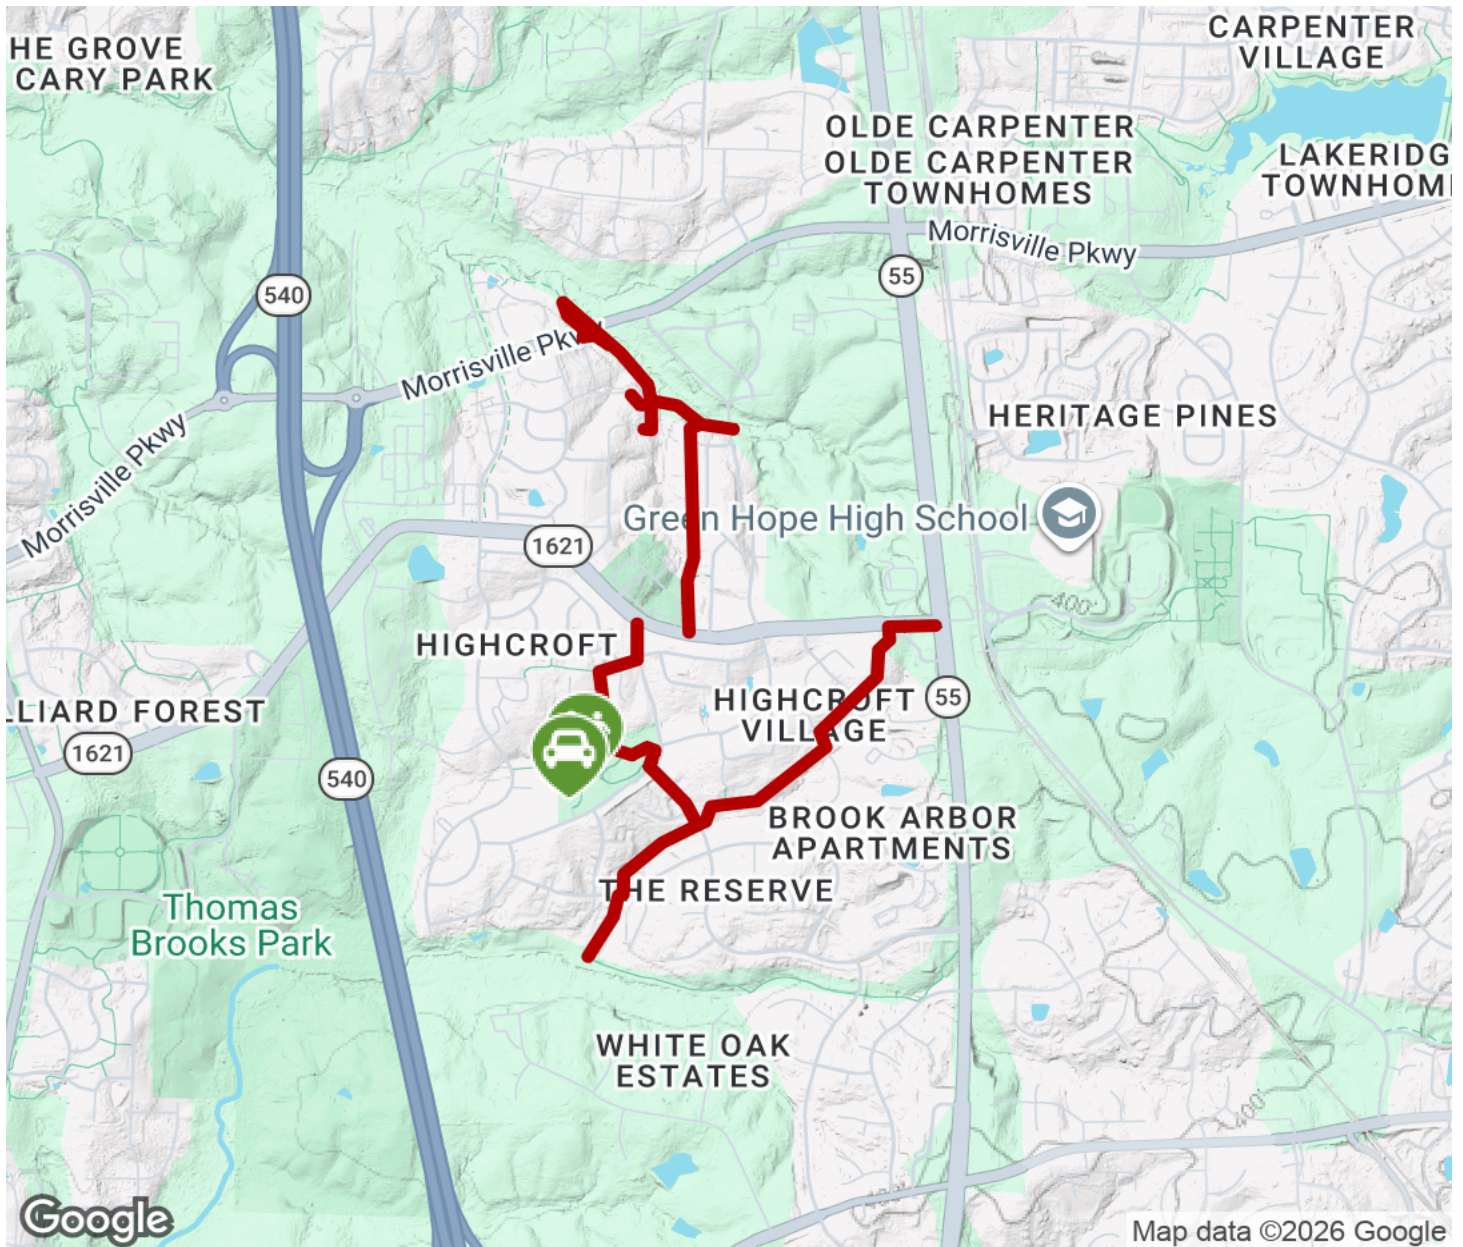

Green Hope School Greenway

North Carolina

Trailhead

Restroom

Parking

Water Fountain

Tunnel

TrailLink
by Rails-to-Trails Conservancy

TrailLink.com