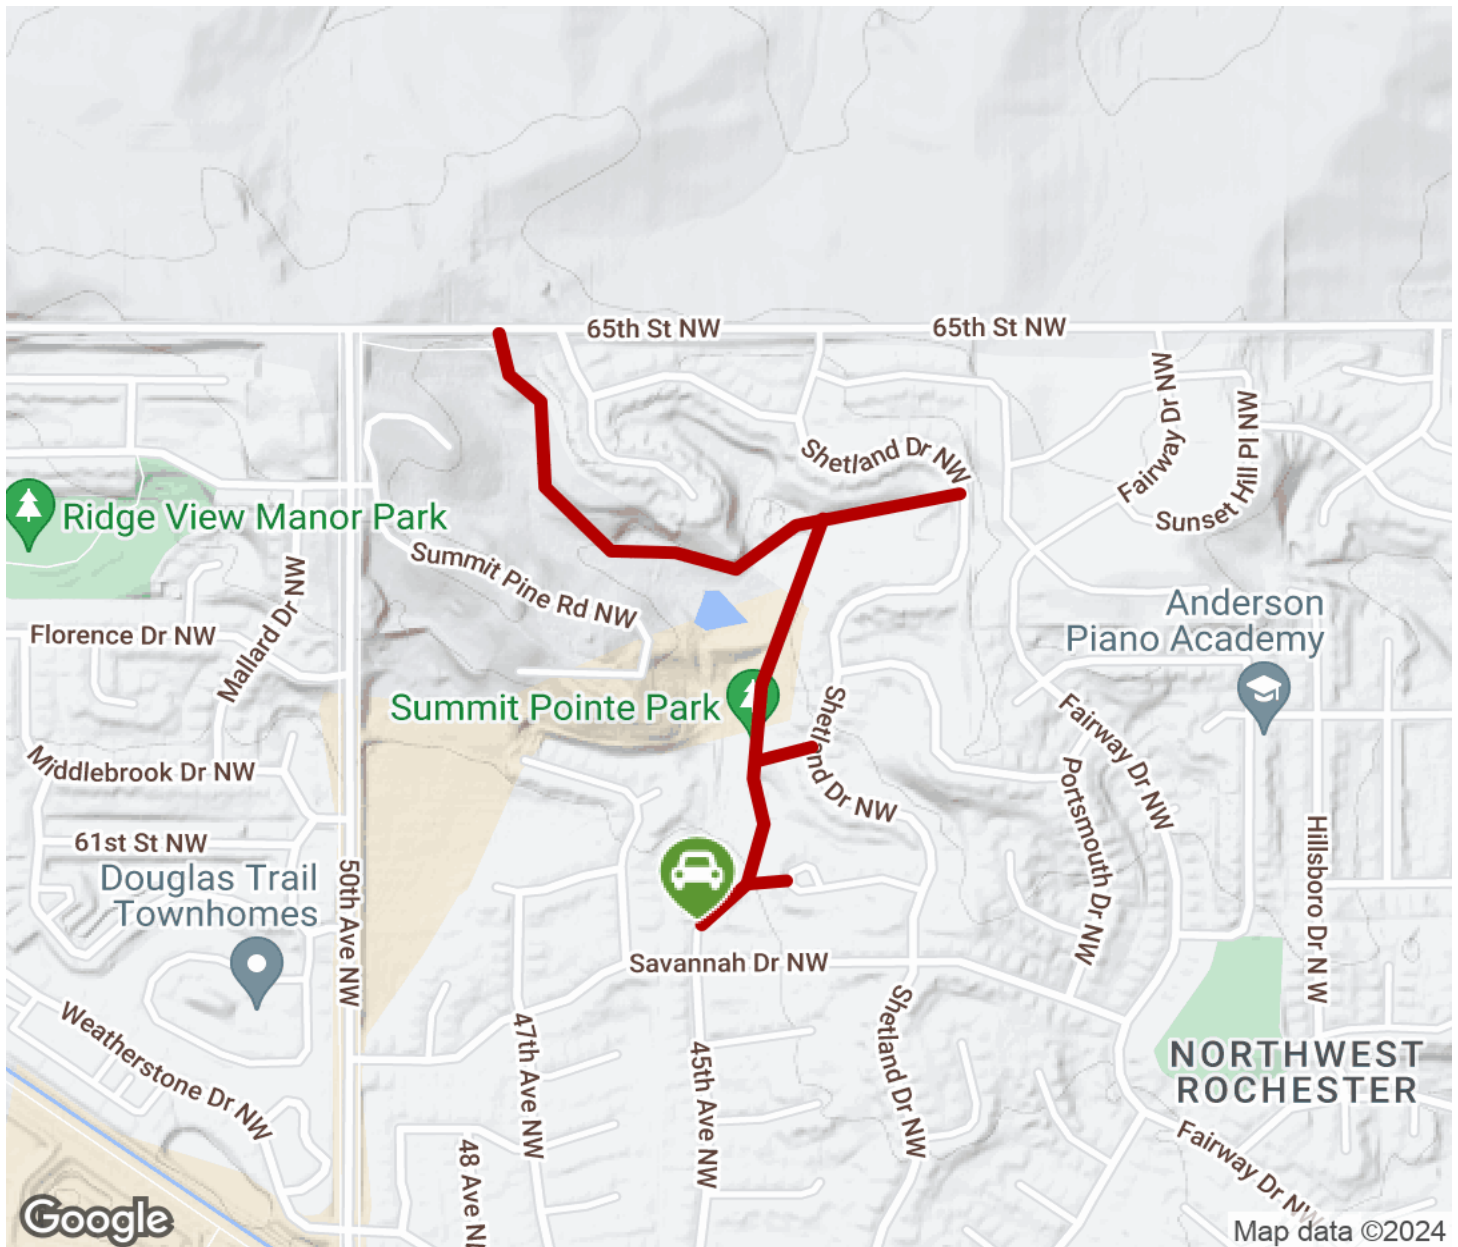

Summit Pointe Trail

Minnesota

Trailhead

Restroom

Parking

Water Fountain

Tunnel

TrailLink
by Rails-to-Trails Conservancy

TrailLink.com