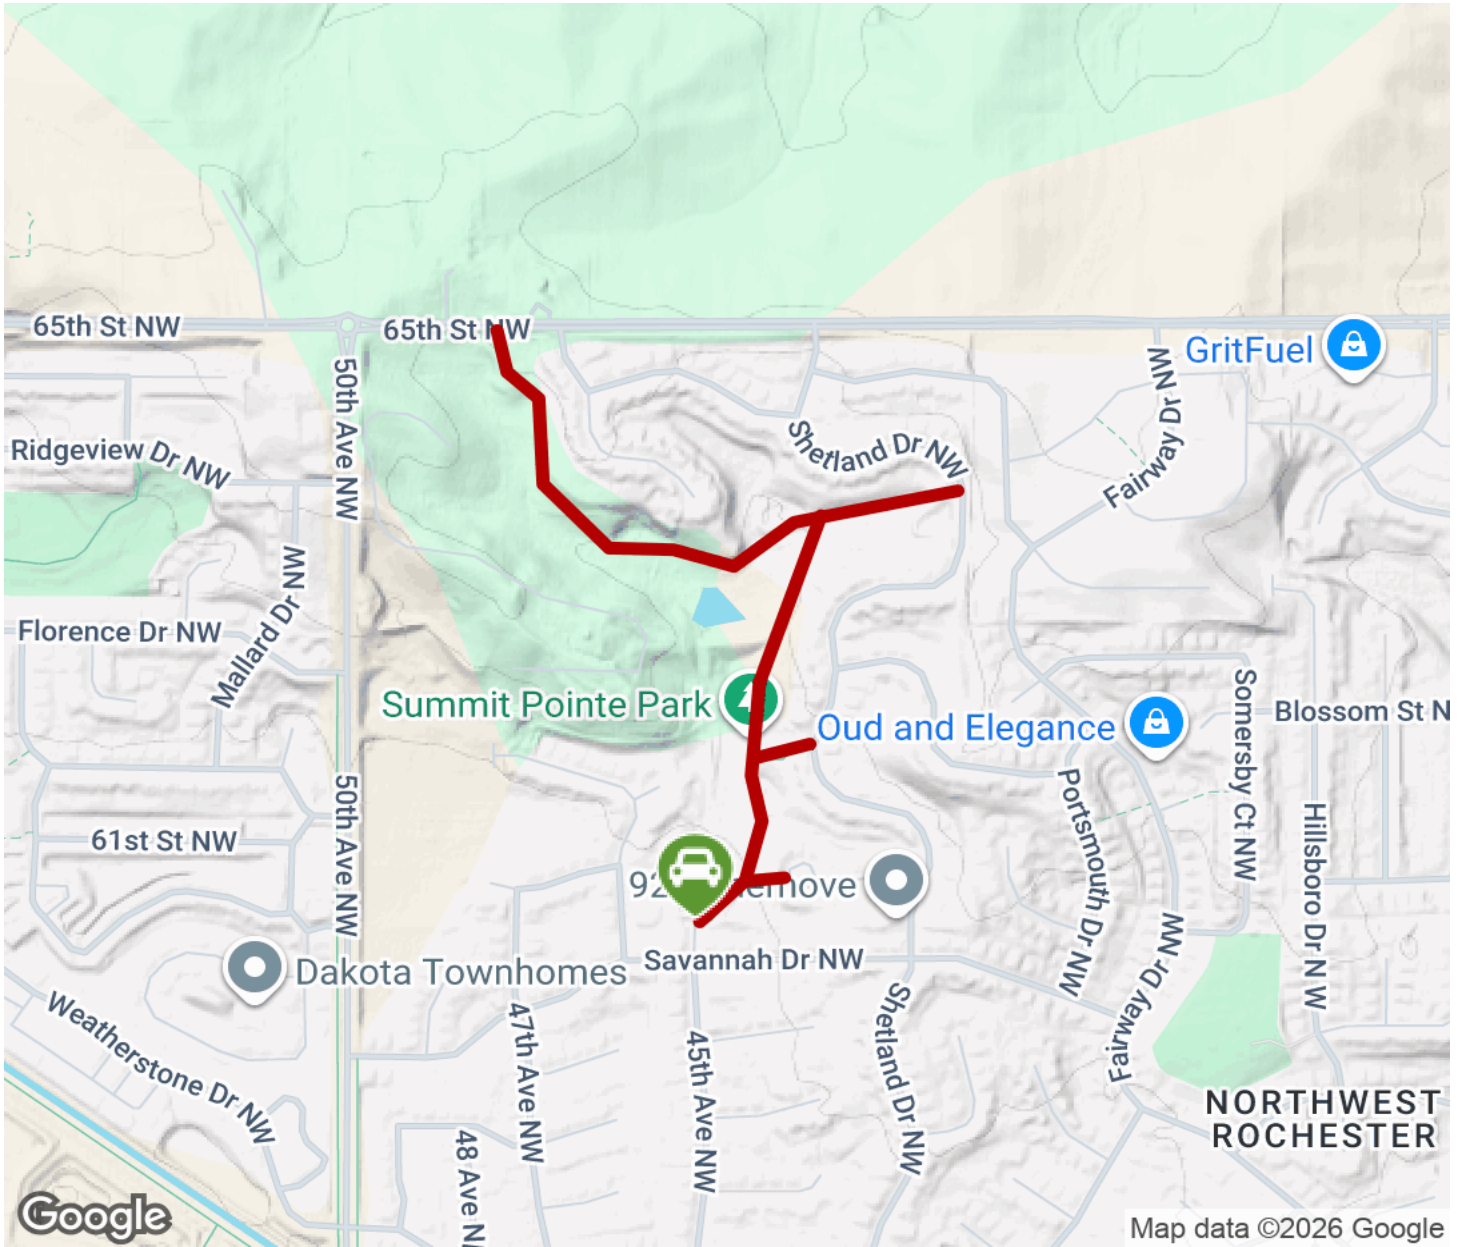

Summit Pointe Trail

Minnesota

Trailhead

Restroom

Parking

Water Fountain

Tunnel

TrailLink
by Rails-to-Trails Conservancy

TrailLink.com