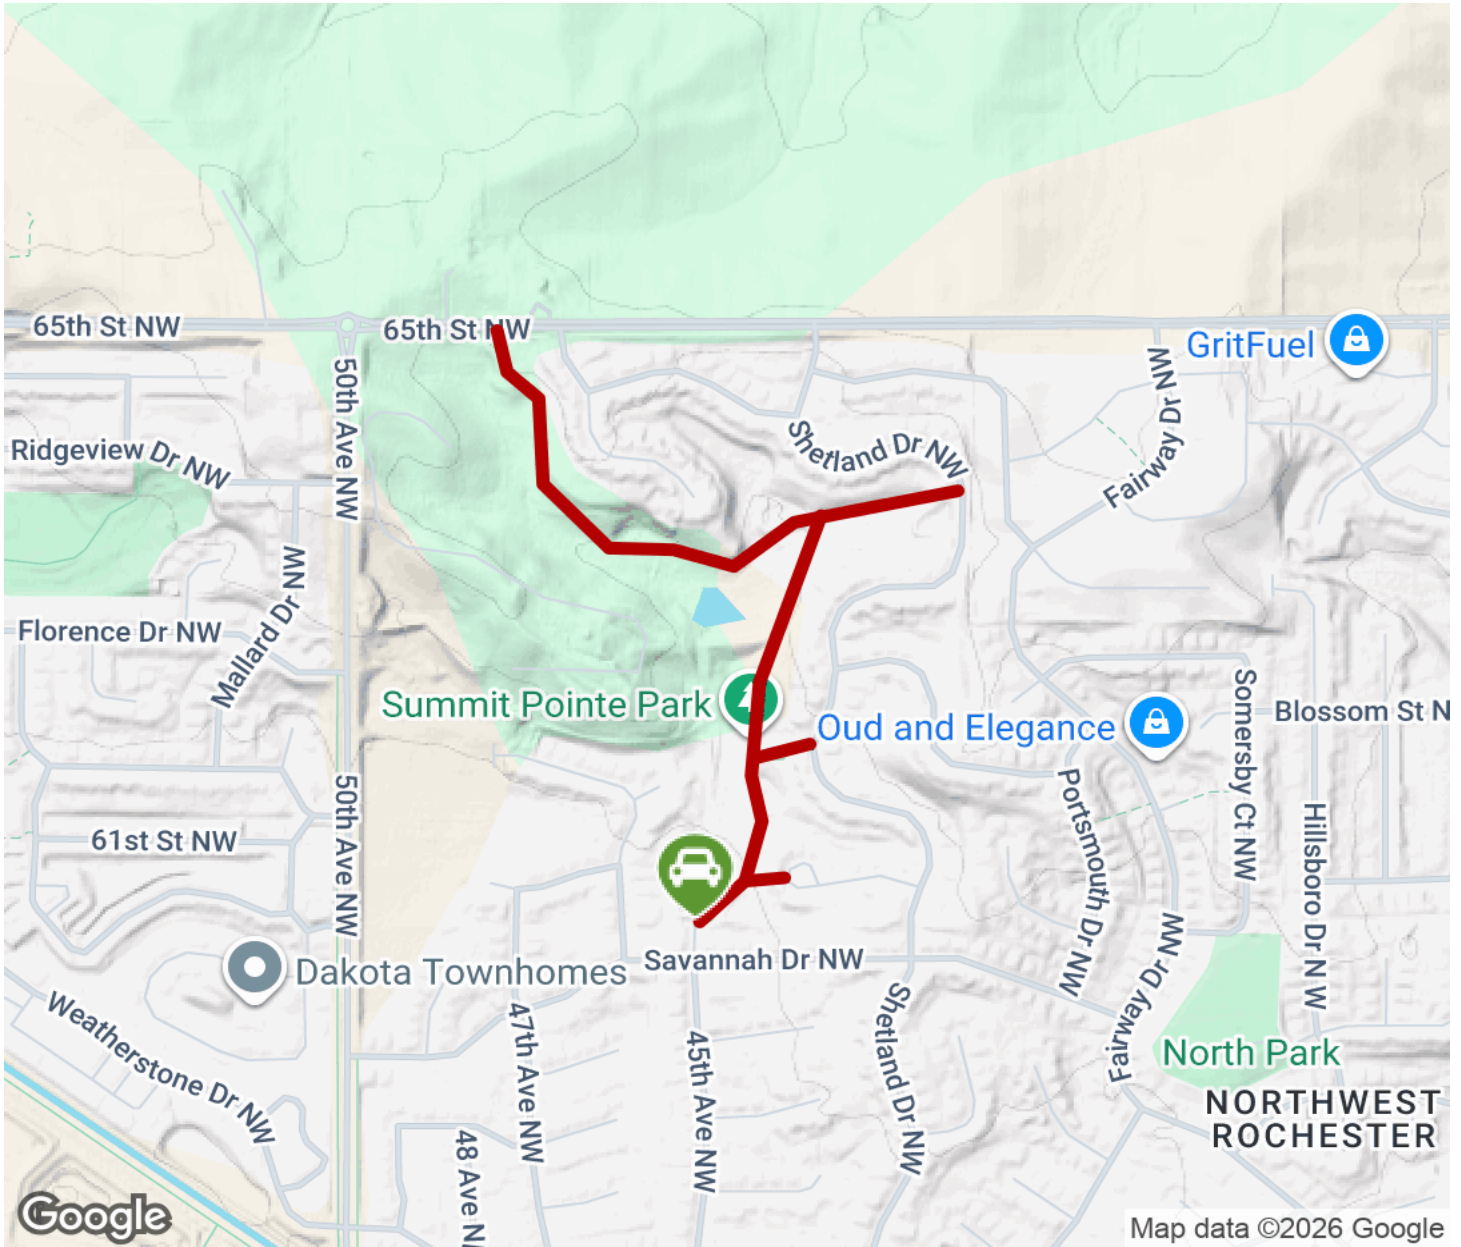

Summit Pointe Trail

Minnesota

Trailhead

Restroom

Parking

Water Fountain

Tunnel

TrailLink
by Rails-to-Trails Conservancy

TrailLink.com