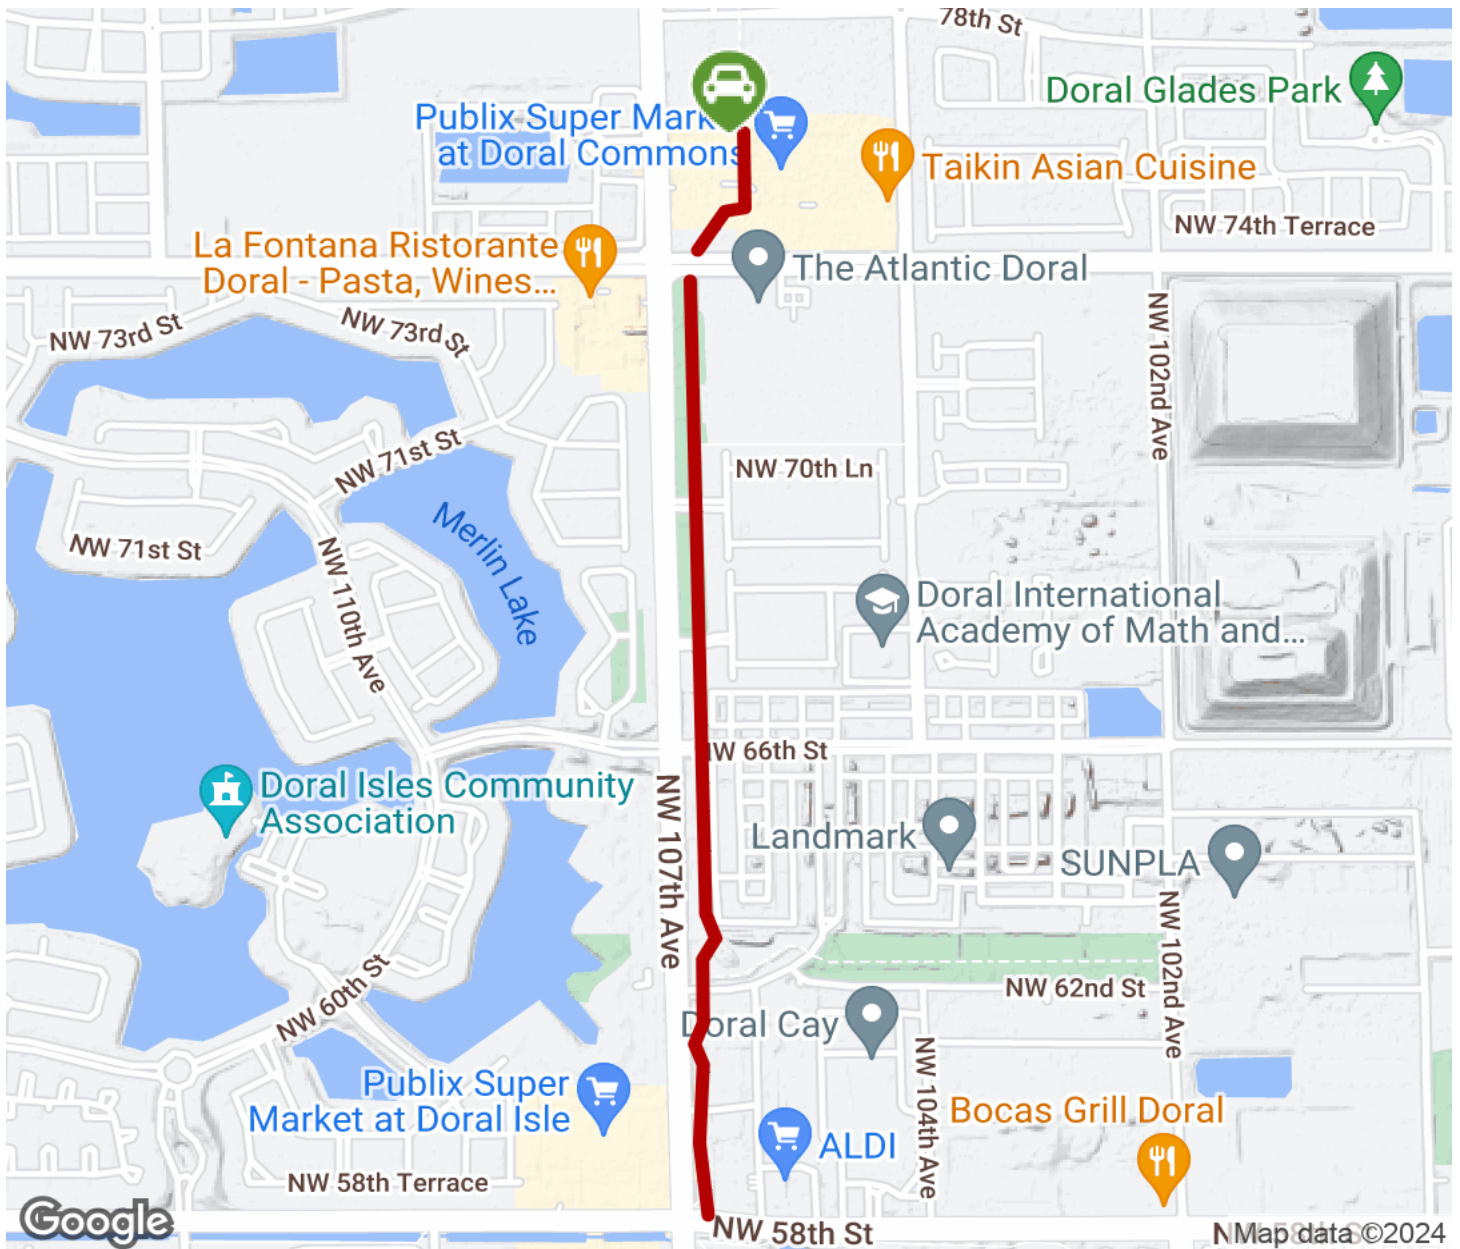

Atlas Trail

Florida

Trailhead

Restroom

Parking

Water Fountain

Tunnel

TrailLink

by Rails-to-Trails Conservancy

[TrailLink.com](https://www.TrailLink.com)