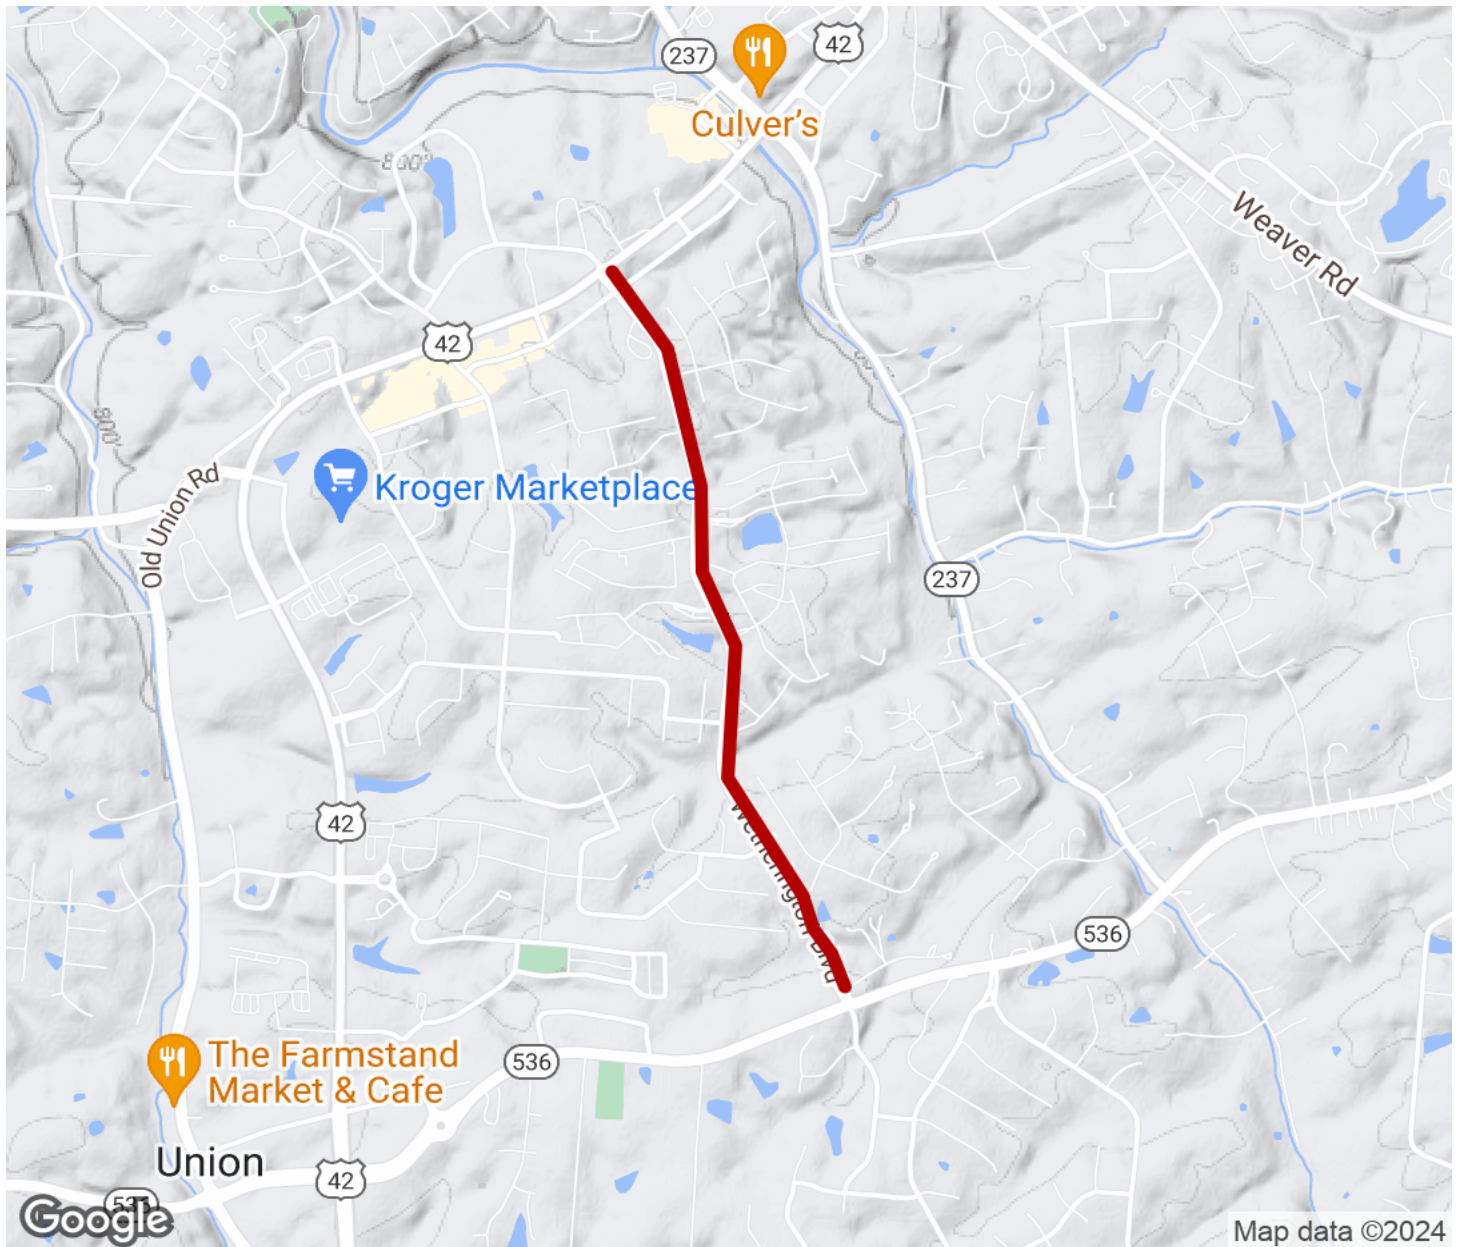

Wetherington Boulevard Trail

Kentucky

Trailhead

Restroom

Parking

Water Fountain

Tunnel

TrailLink
by Rails-to-Trails Conservancy

TrailLink.com