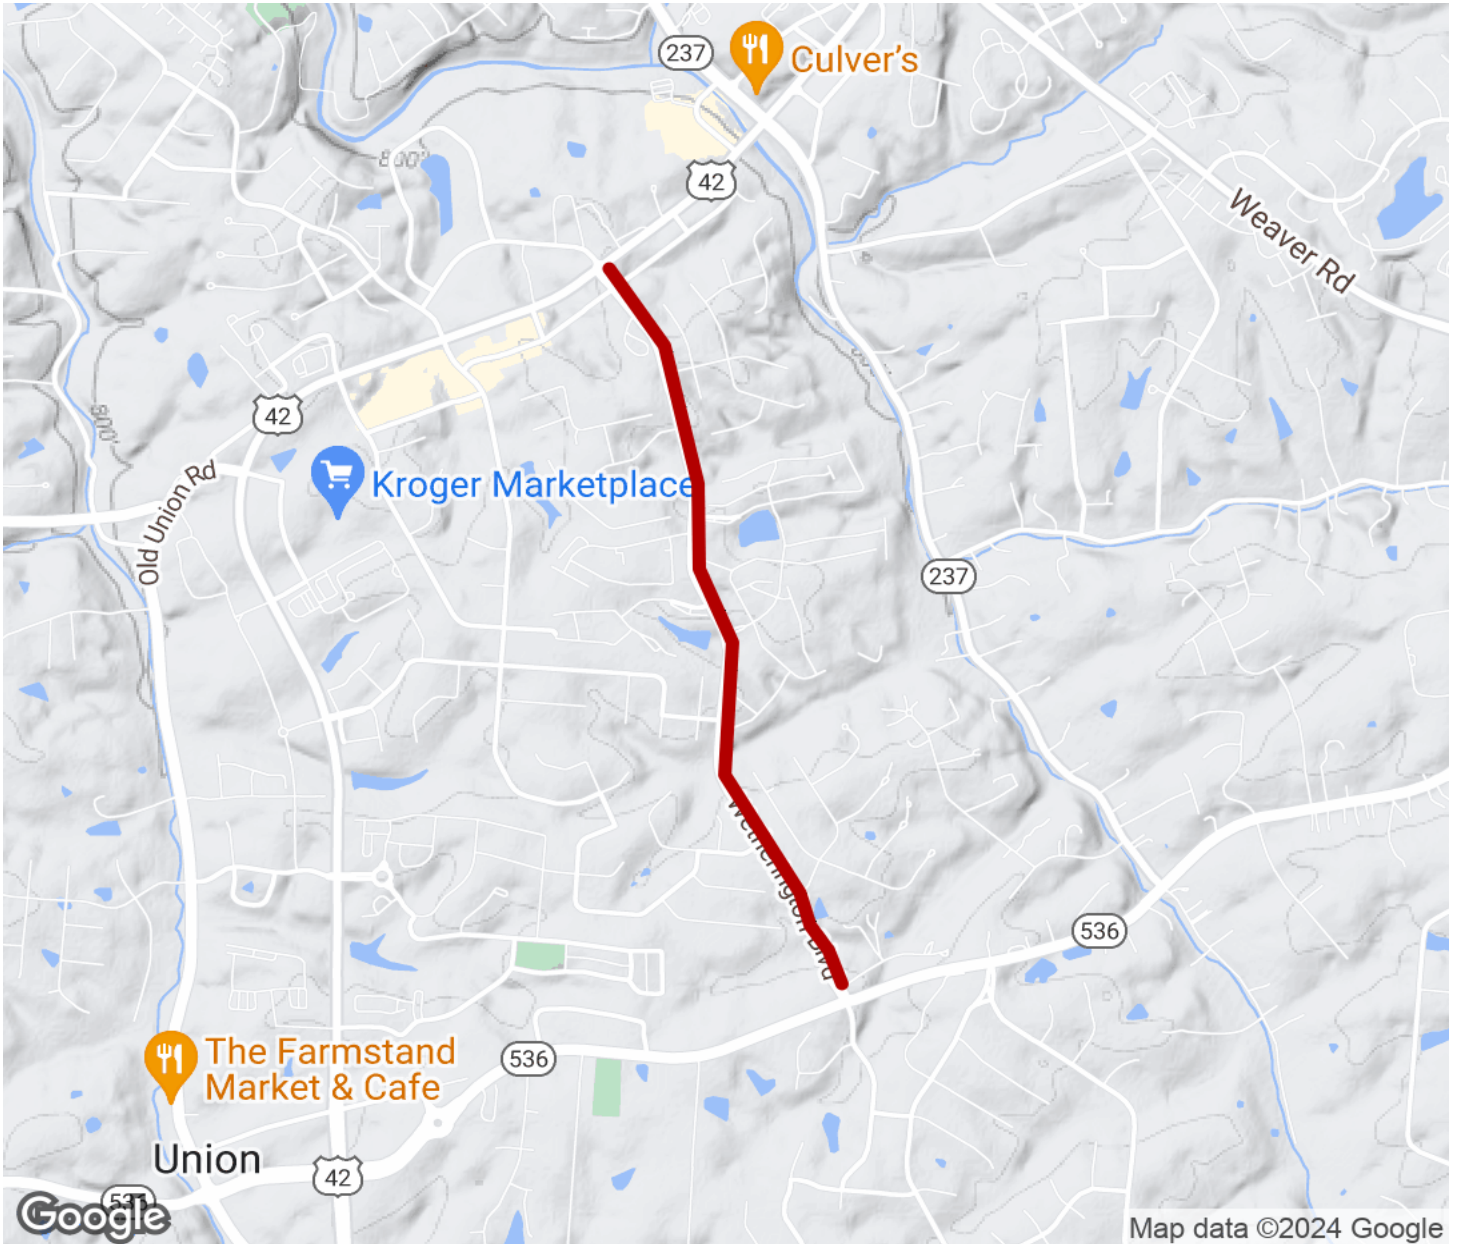

Wetherington Boulevard Trail

Kentucky

Trailhead

Restroom

Parking

Water Fountain

Tunnel

TrailLink
by Rails-to-Trails Conservancy

TrailLink.com