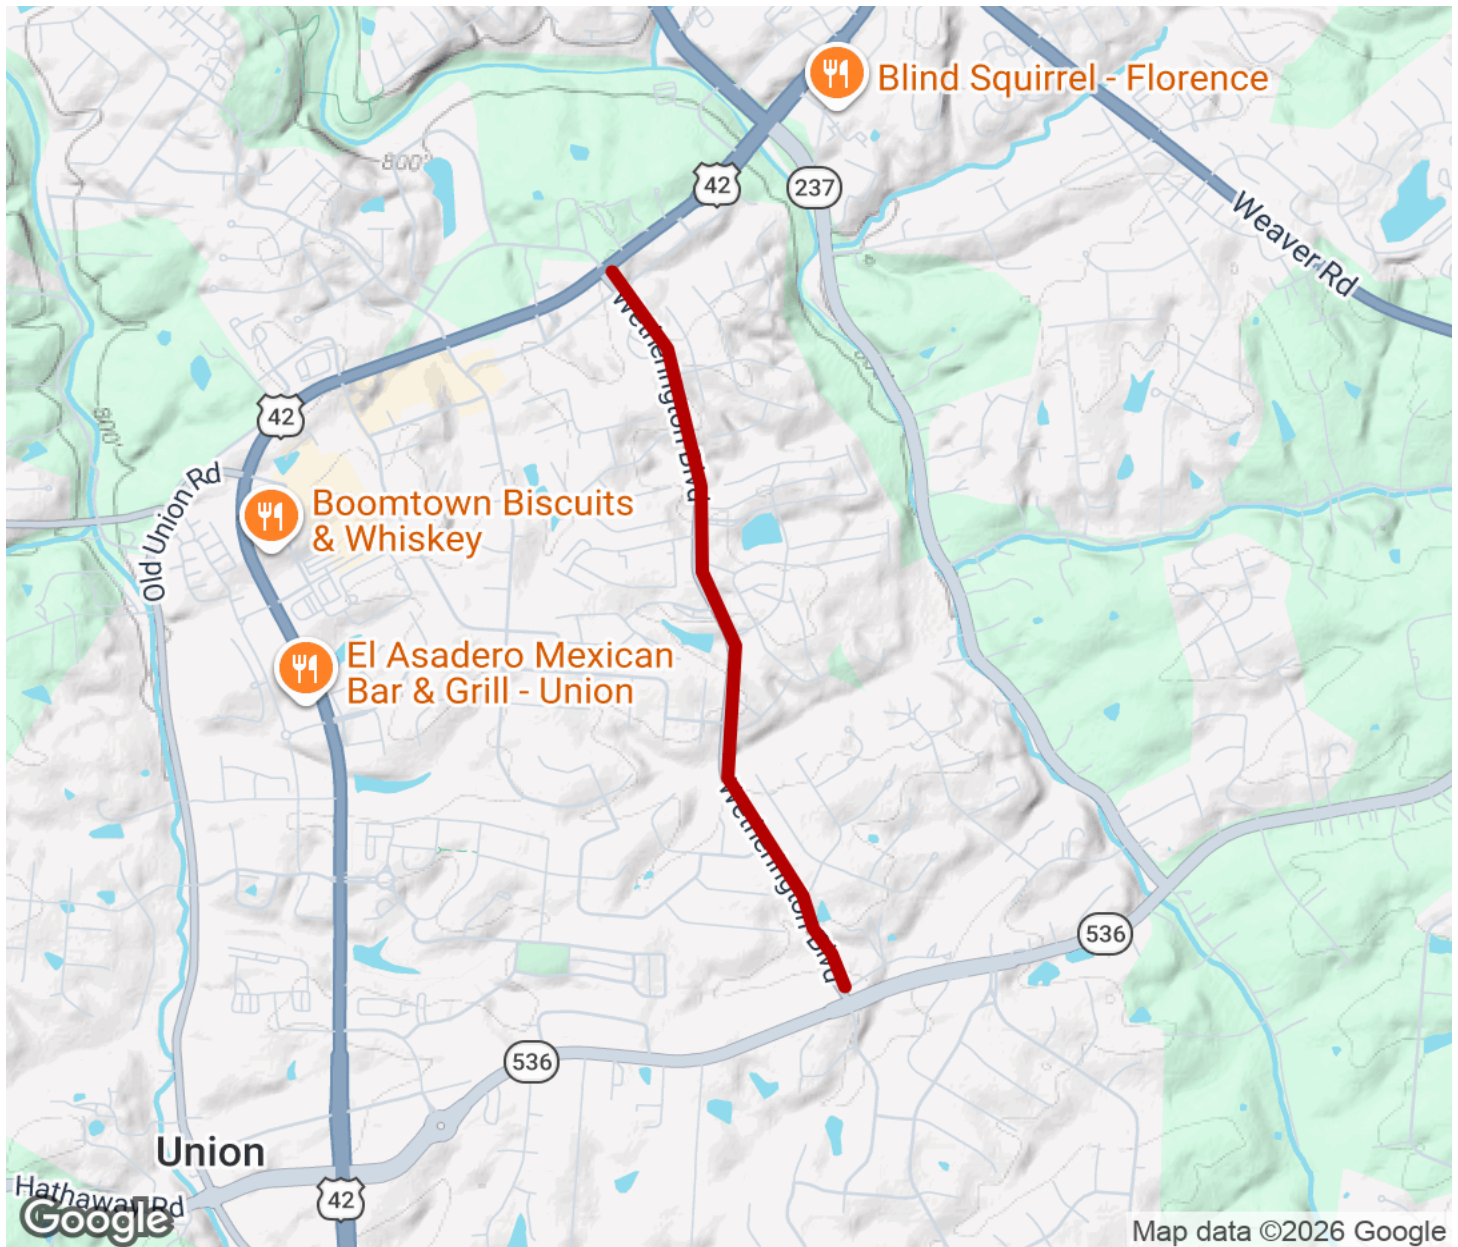

Wetherington Boulevard Trail

Kentucky

Trailhead

Restroom

Parking

Water Fountain

Tunnel

TrailLink
by Rails-to-Trails Conservancy

TrailLink.com