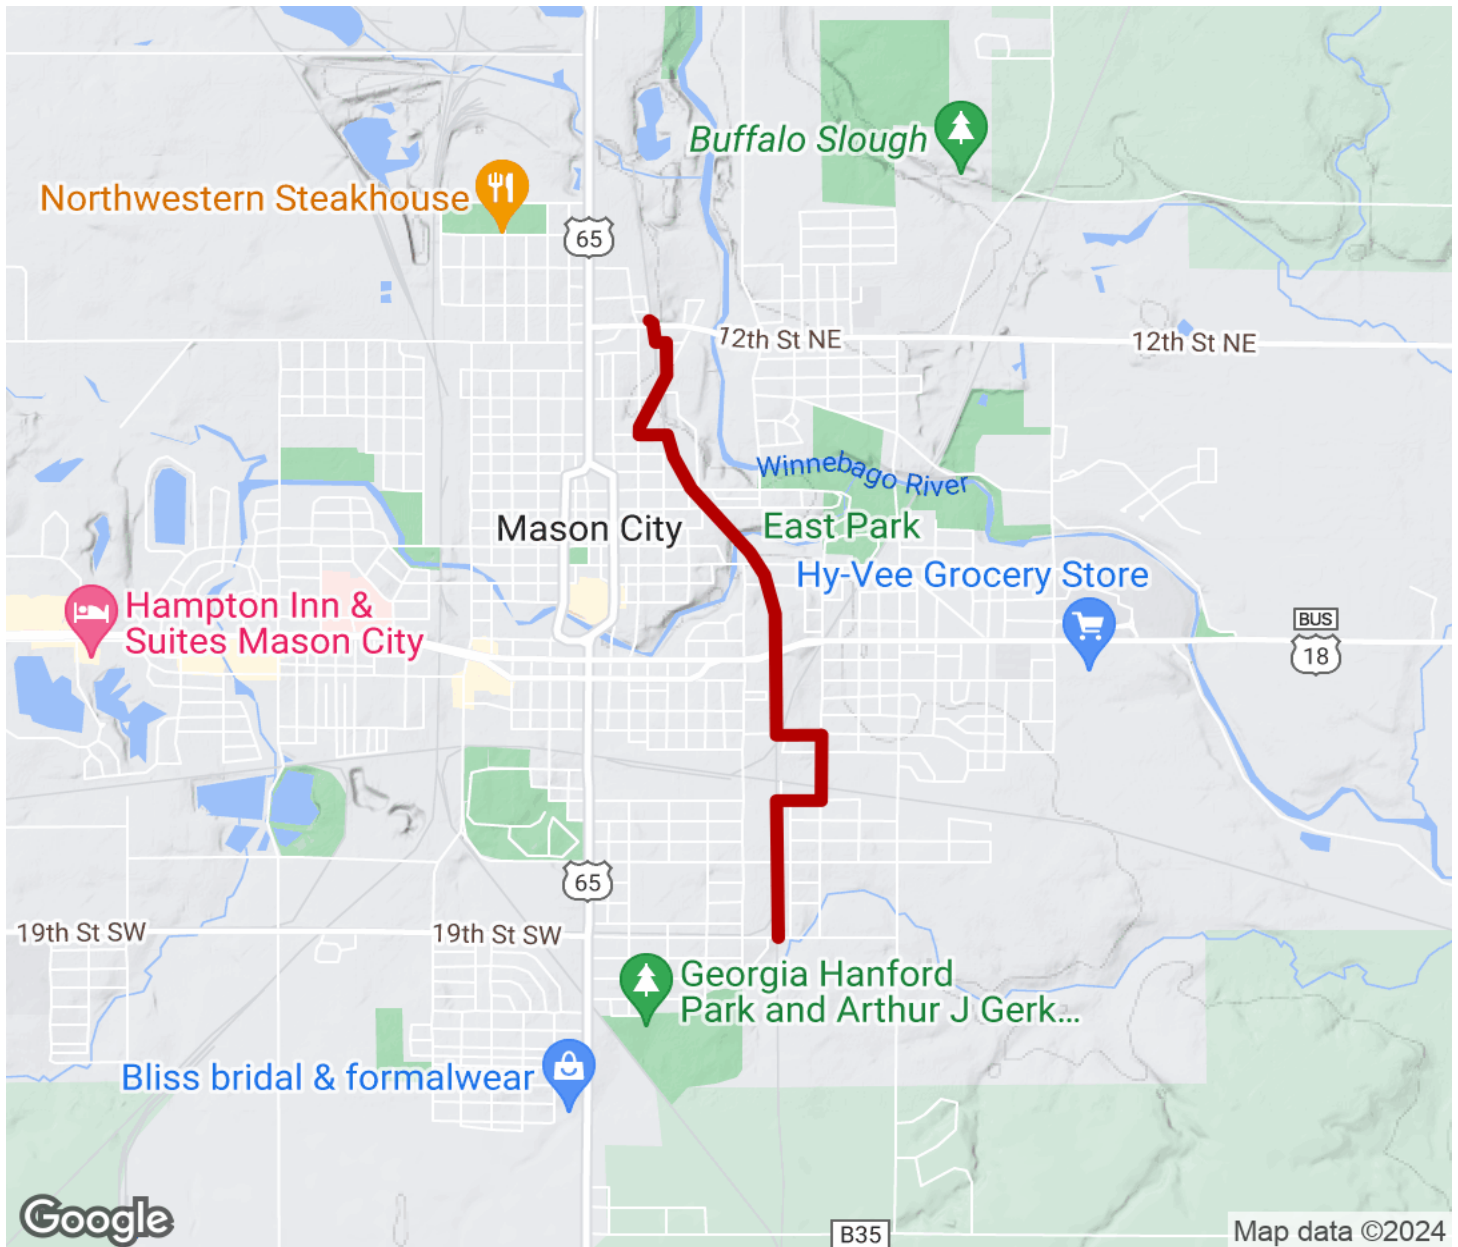

High Line Trail

Iowa

Trailhead

Restroom

Parking

Water Fountain

Tunnel

TrailLink
by Rails-to-Trails Conservancy

TrailLink.com