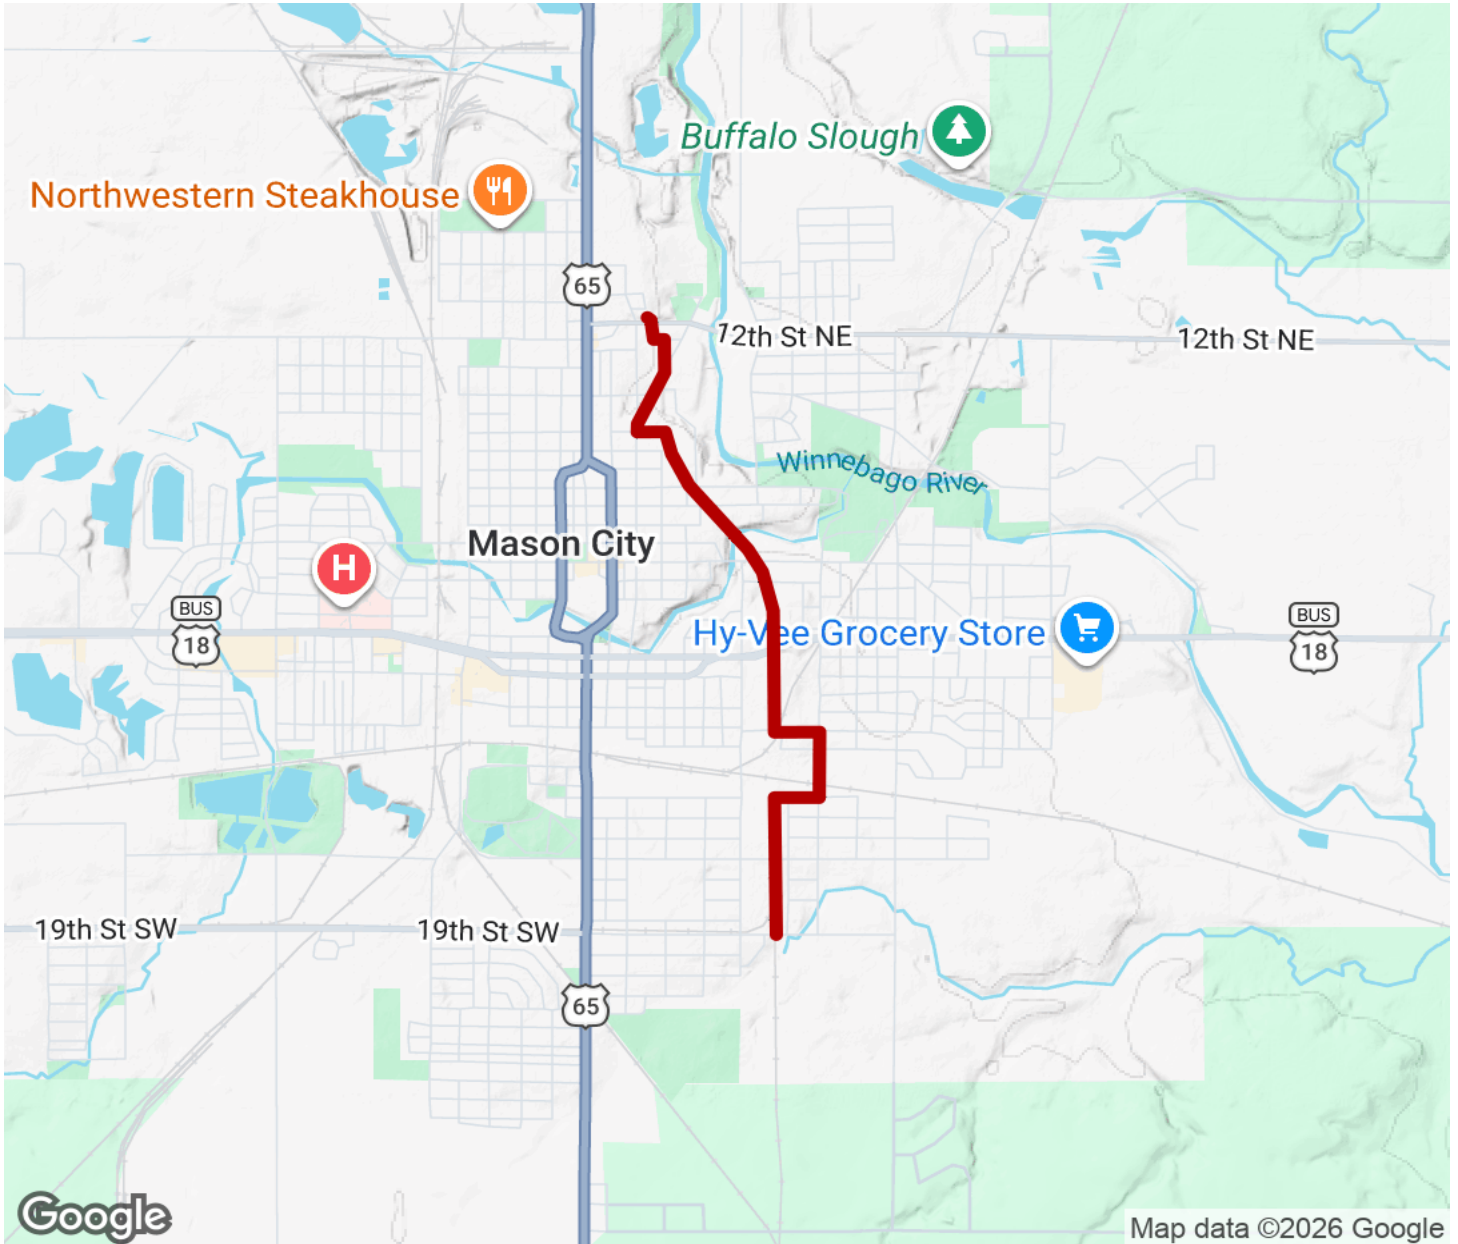

High Line Trail

Iowa

Trailhead

Restroom

Parking

Water Fountain

Tunnel

TrailLink
by Rails-to-Trails Conservancy

TrailLink.com