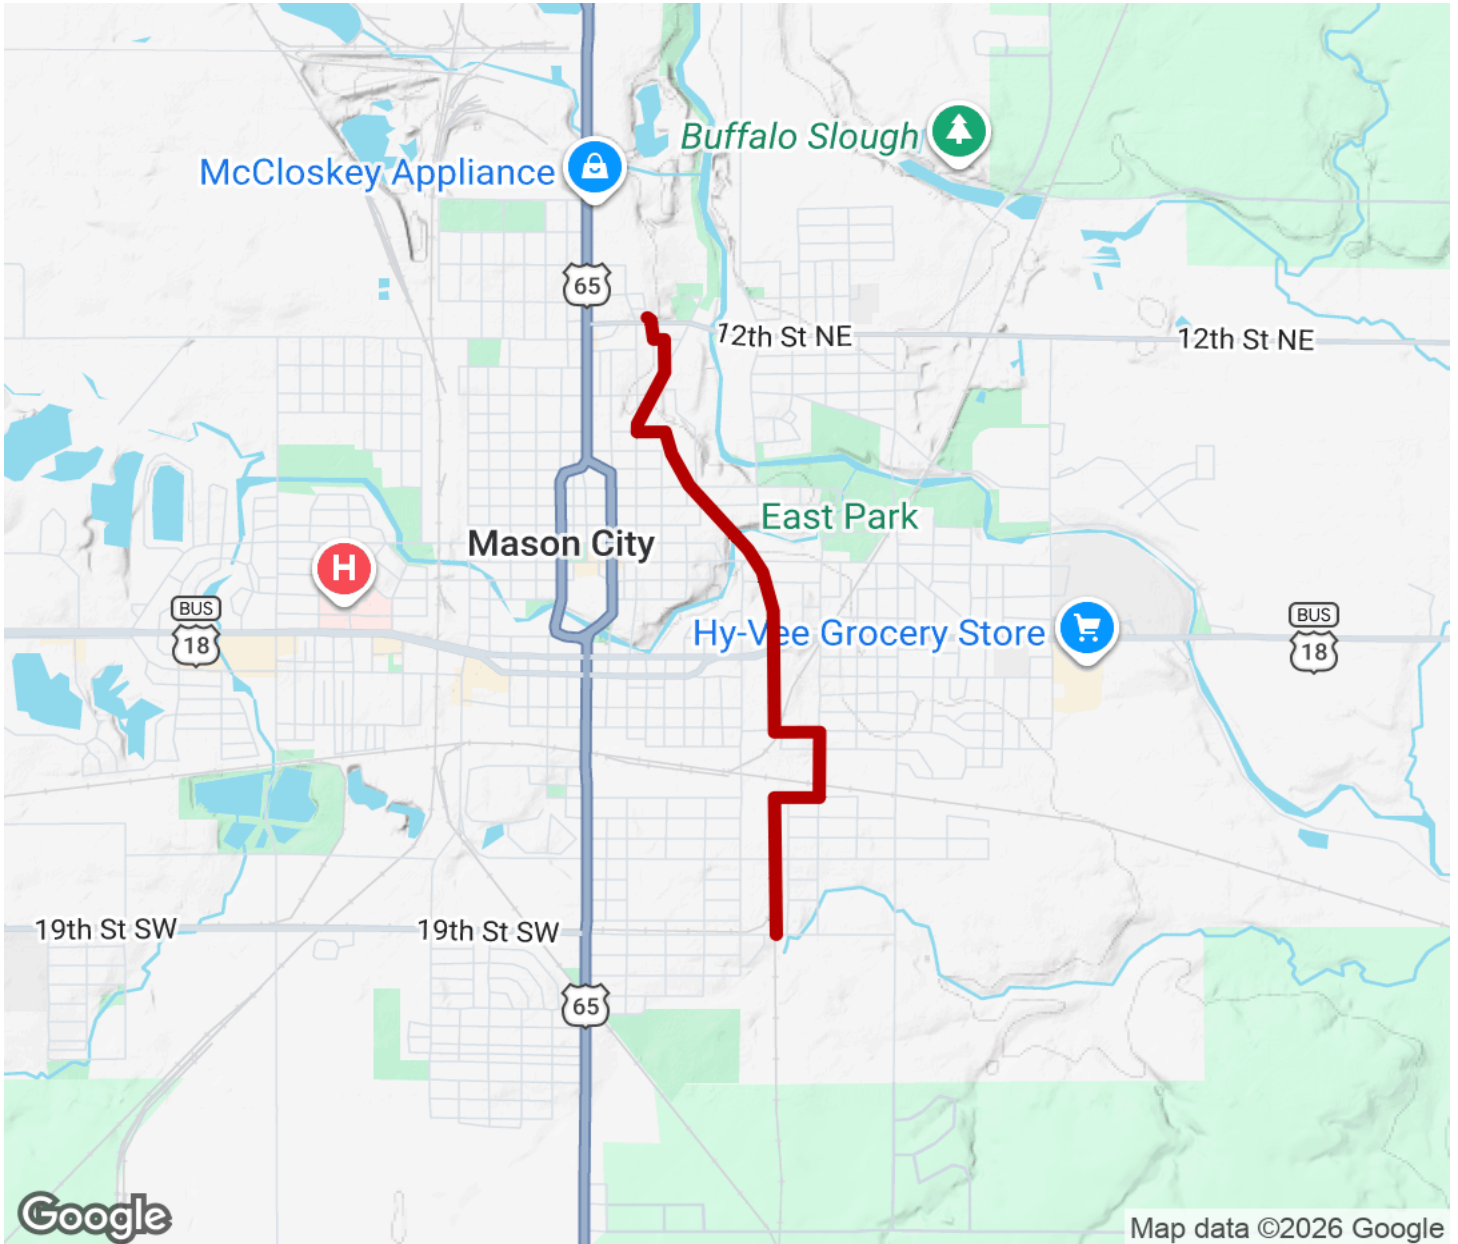

High Line Trail

Iowa

Trailhead

Restroom

Parking

Water Fountain

Tunnel

TrailLink
by Rails-to-Trails Conservancy

TrailLink.com