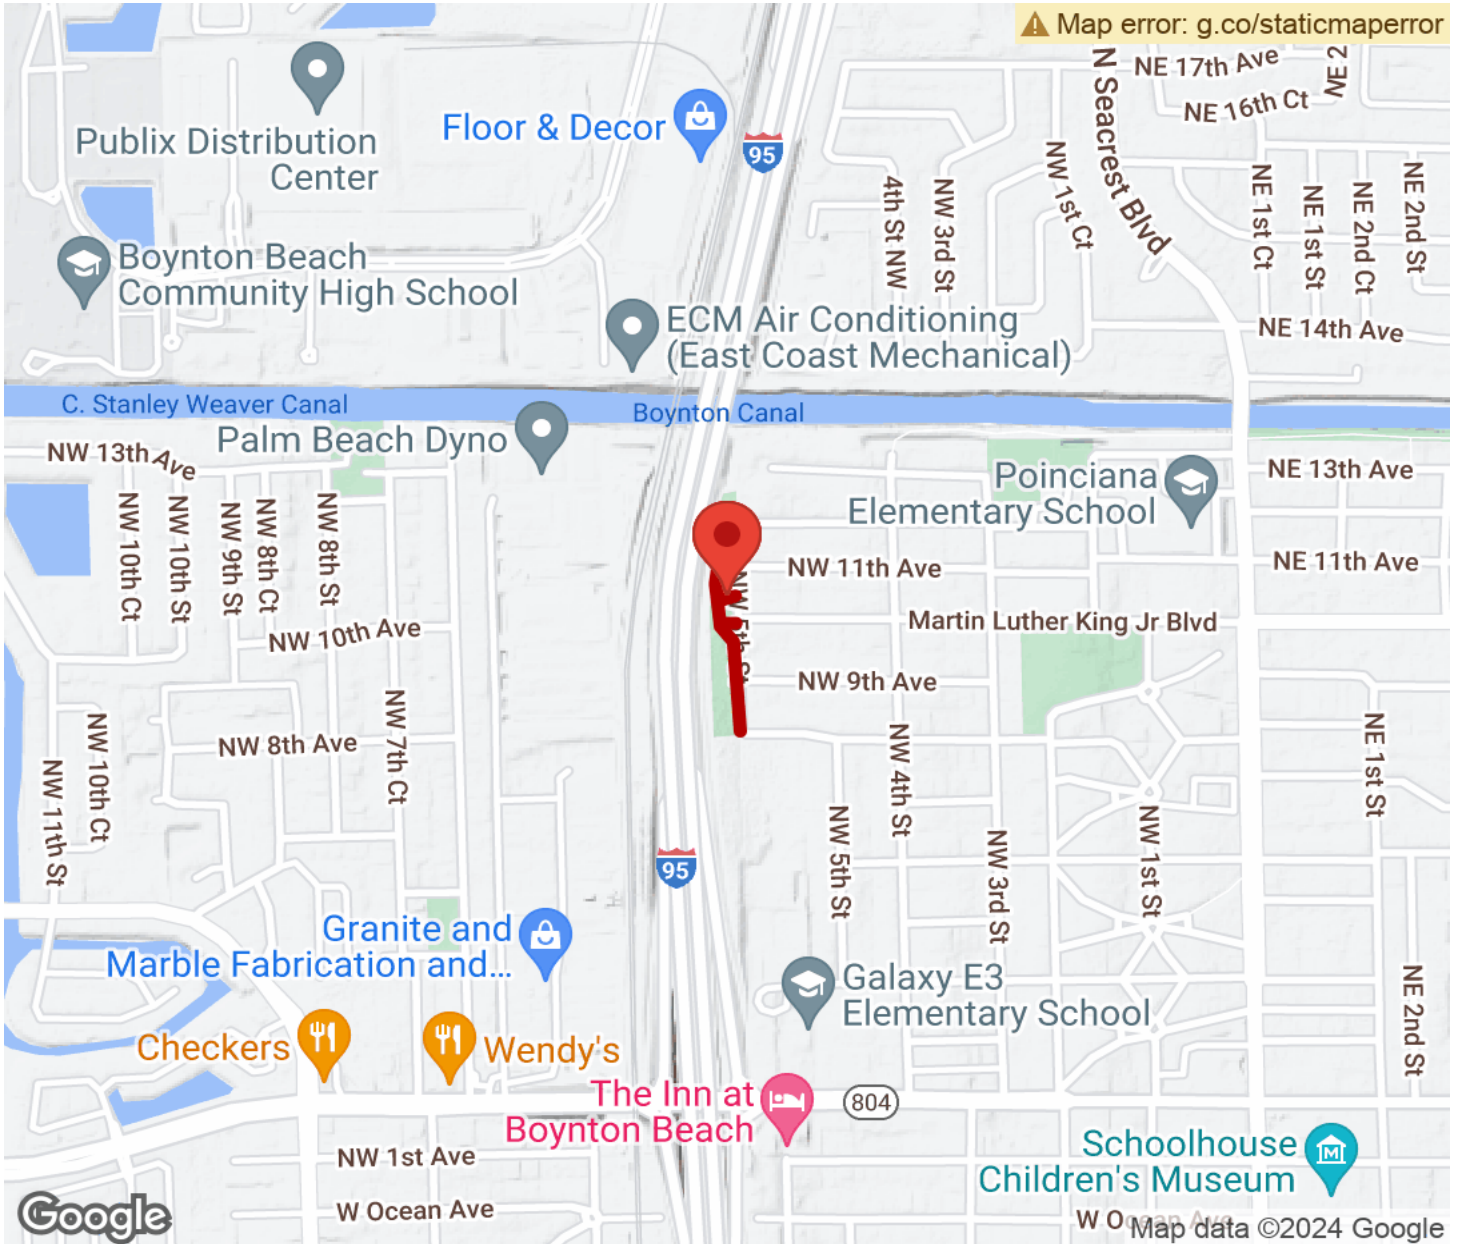

Barton Greenway

Florida

Trailhead

Restroom

Parking

Water Fountain

Tunnel

TrailLink

by Rails-to-Trails Conservancy

[TrailLink.com](https://www.TrailLink.com)