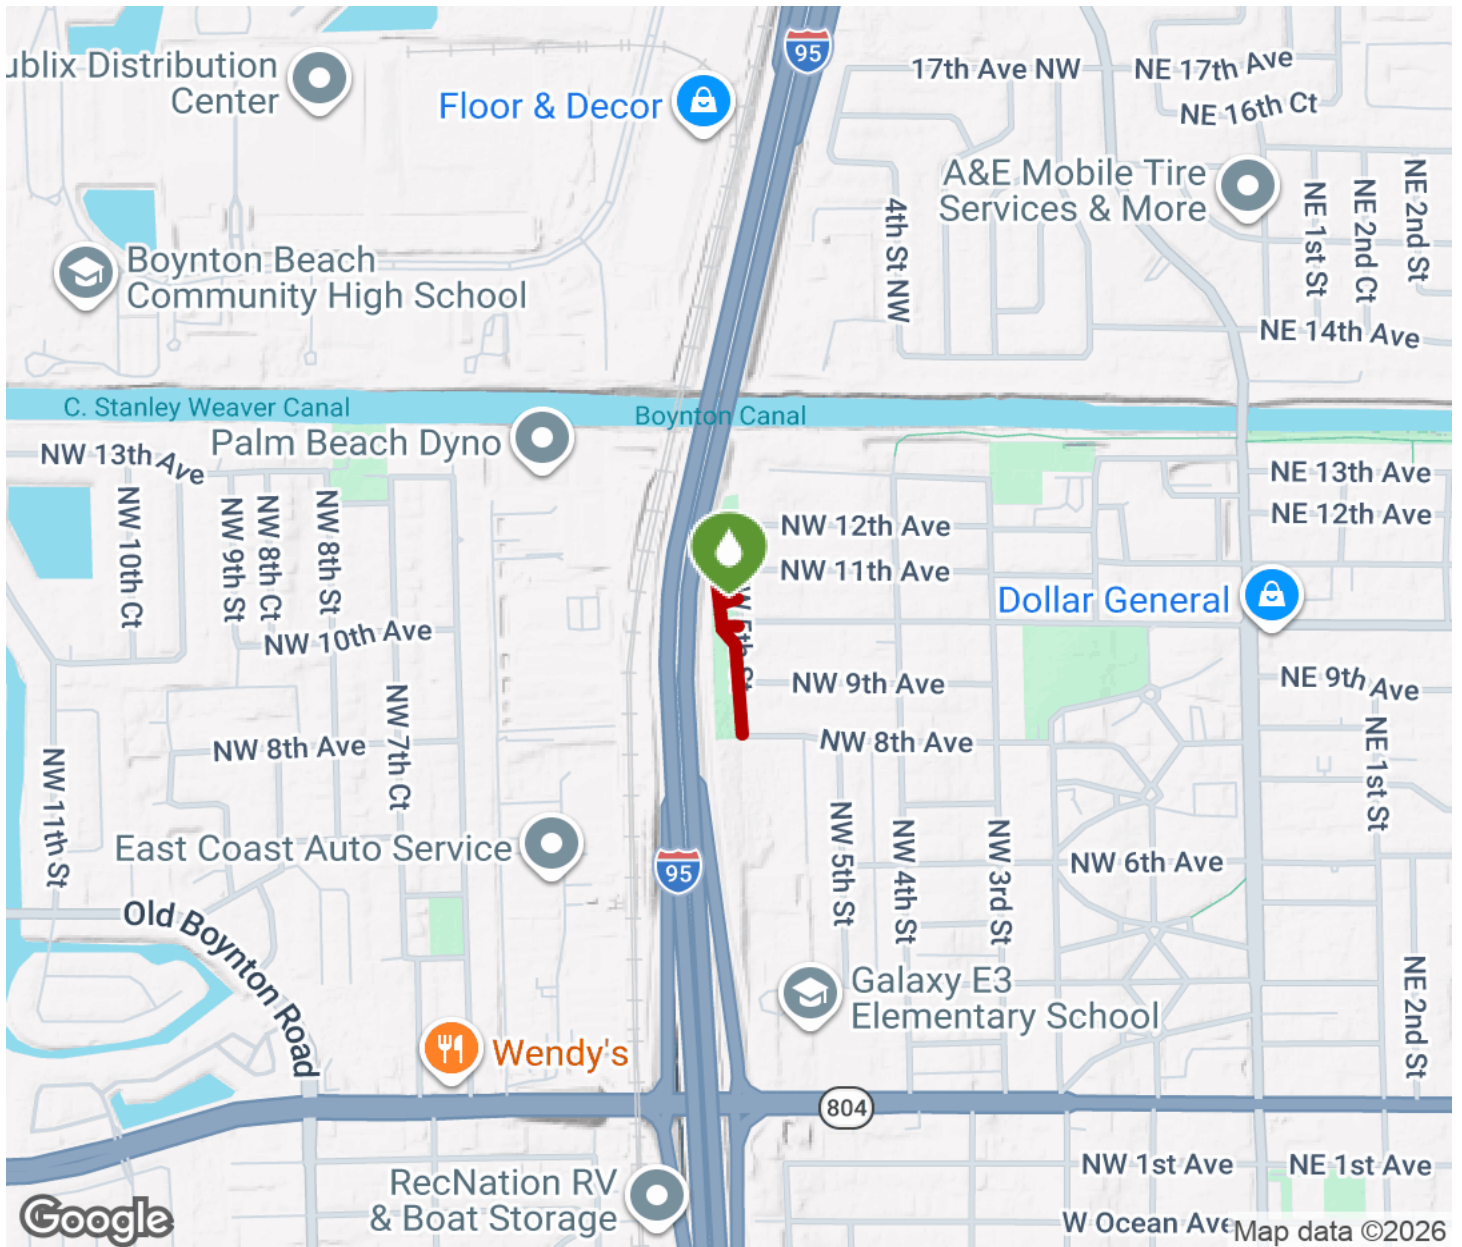

Barton Greenway

Florida

Trailhead

Restroom

Parking

Water Fountain

Tunnel

TrailLink
by Rails-to-Trails Conservancy

TrailLink.com