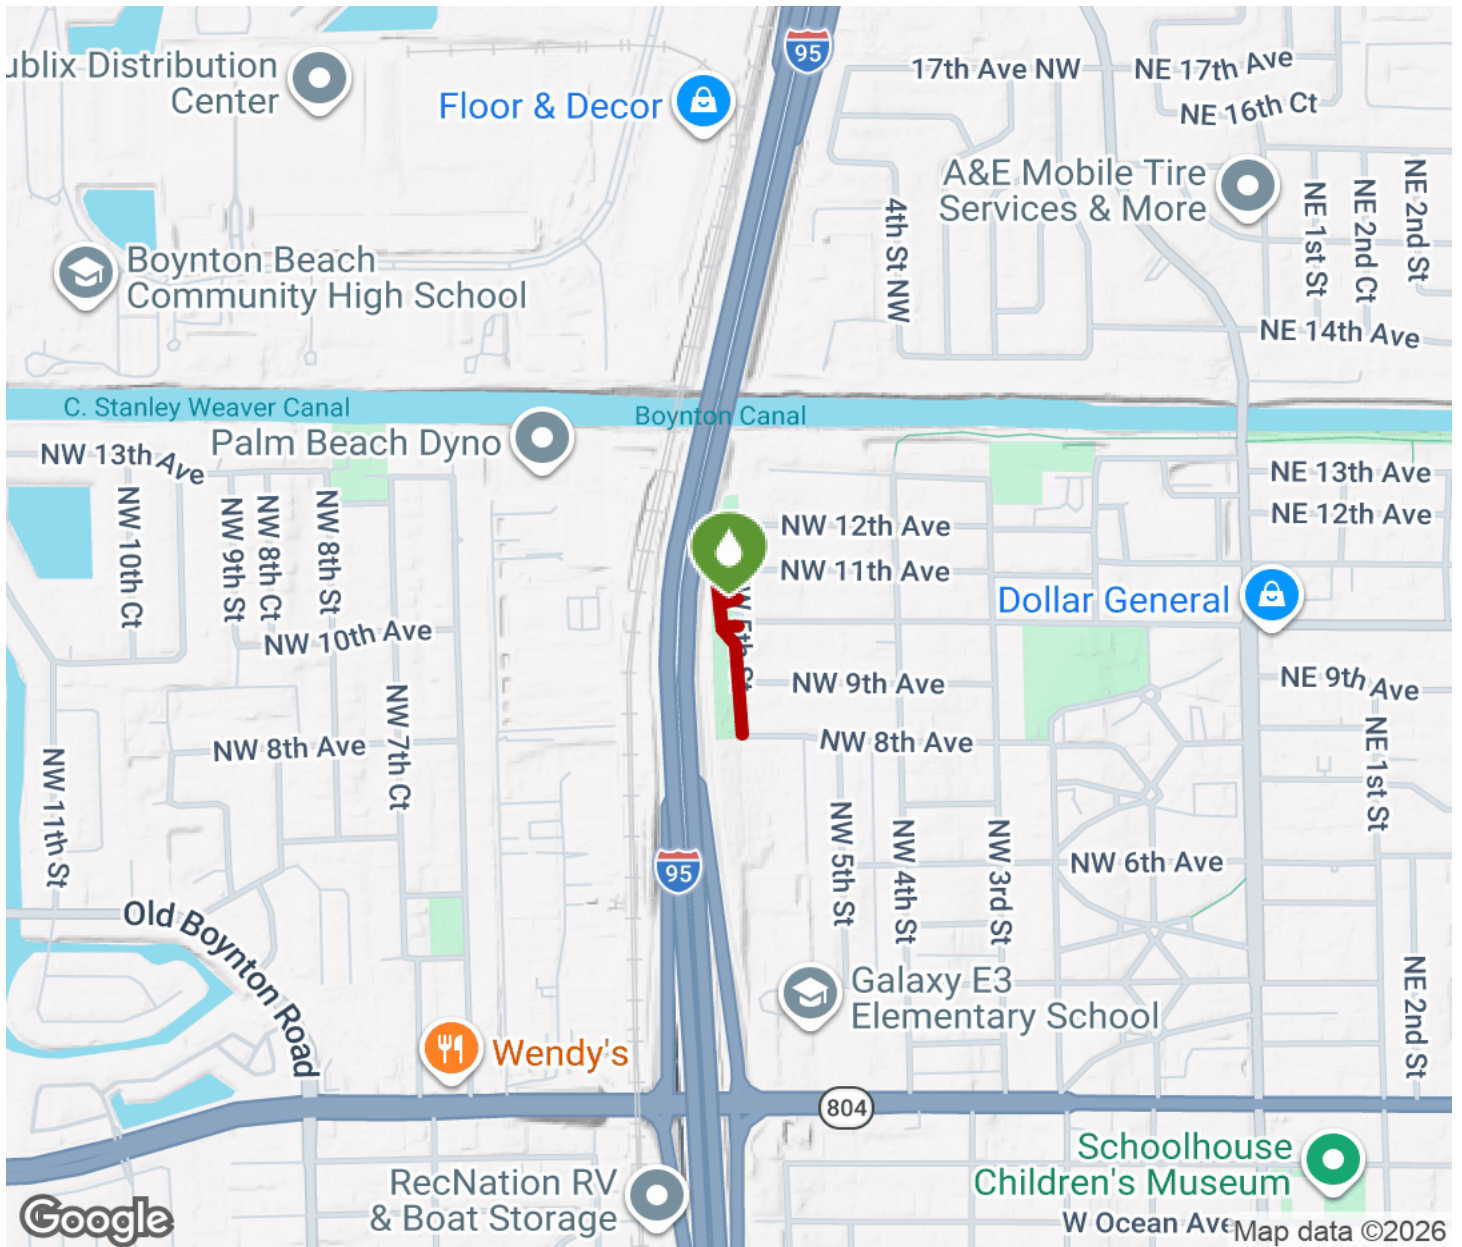

Barton Greenway

Florida

Trailhead

Restroom

Parking

Water Fountain

Tunnel

TrailLink
by Rails-to-Trails Conservancy

TrailLink.com