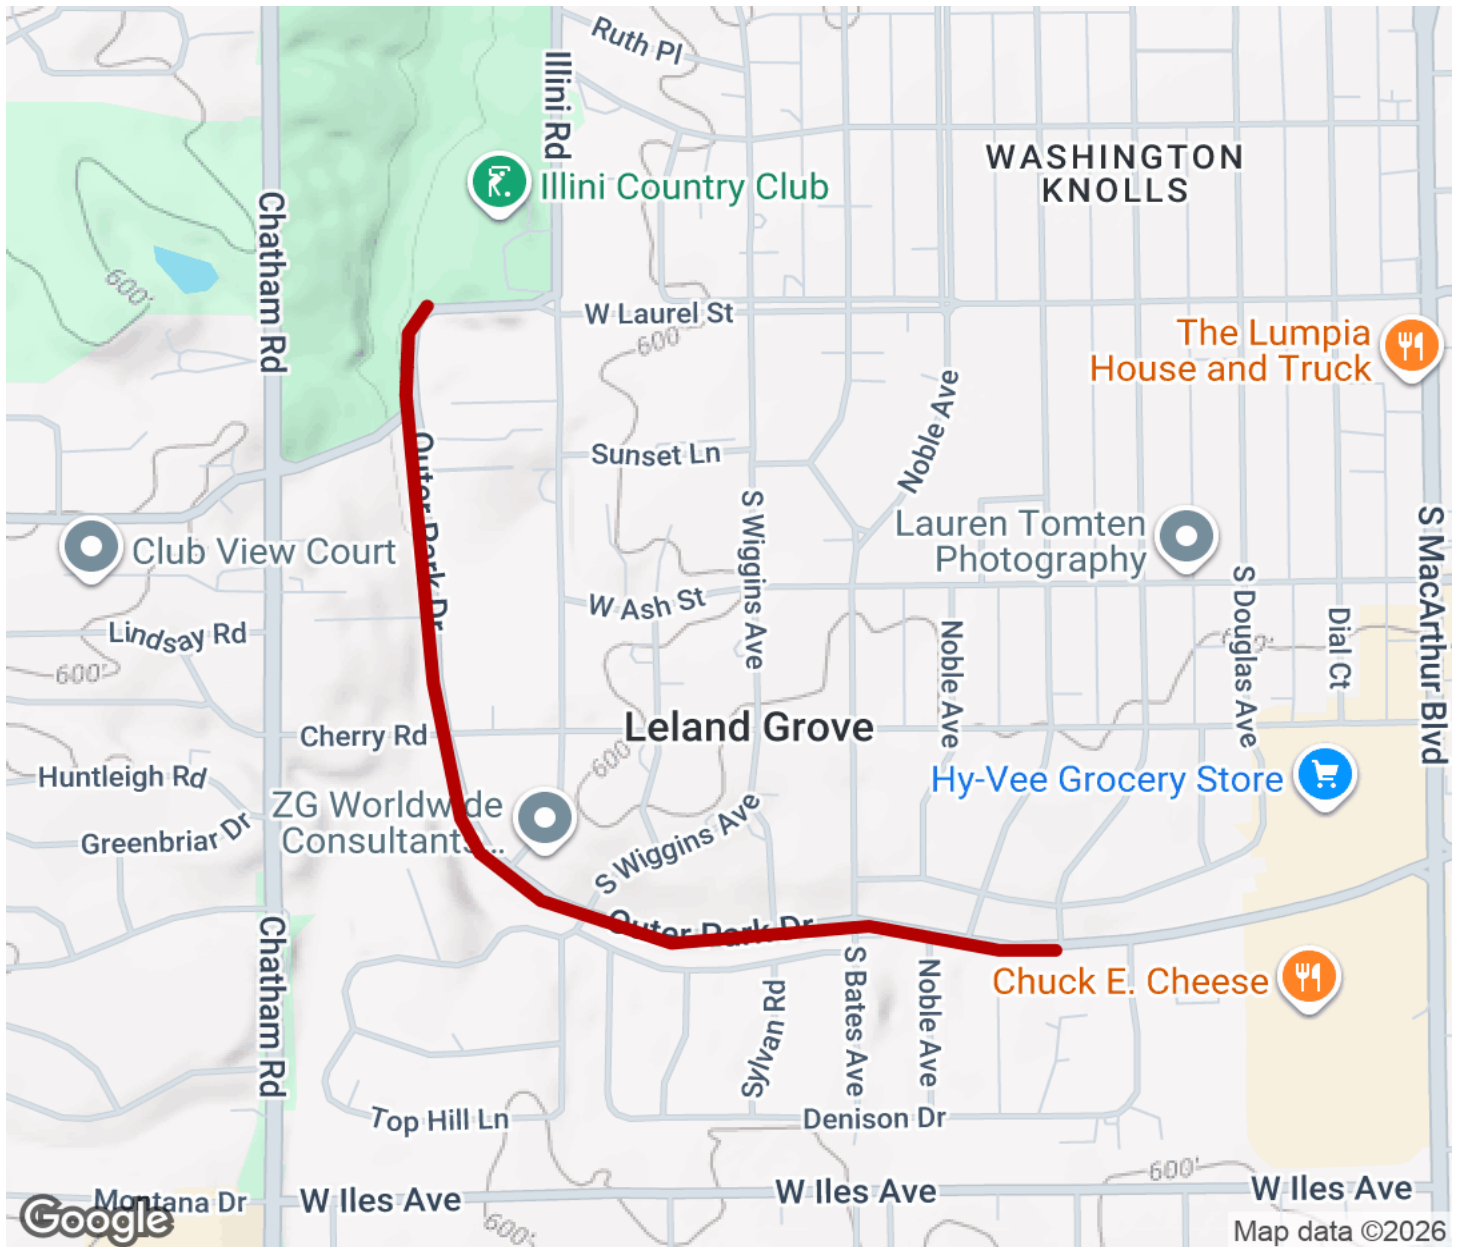

Leland Grove Trail

Illinois

Trailhead

Restroom

Parking

Water Fountain

Tunnel

TrailLink
by Rails-to-Trails Conservancy

TrailLink.com