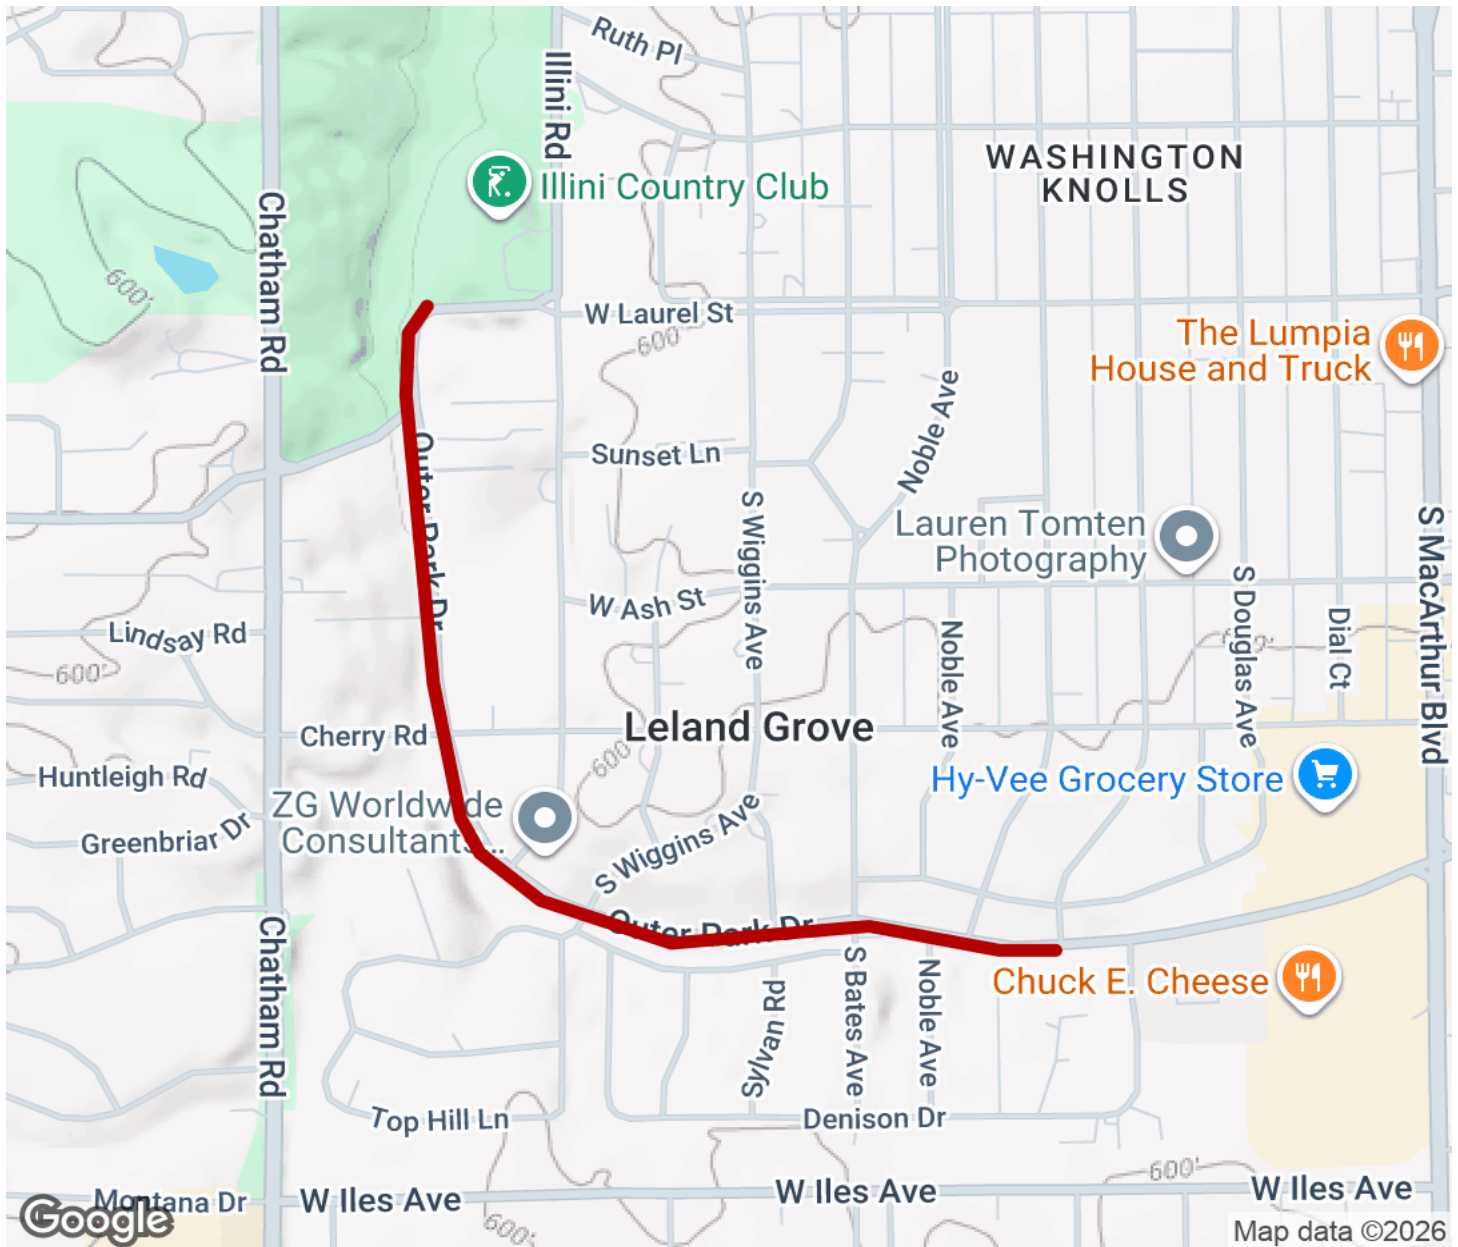

Leland Grove Trail

Illinois

Trailhead

Restroom

Parking

Water Fountain

Tunnel

TrailLink
by Rails-to-Trails Conservancy

[TrailLink.com](https://www.TrailLink.com)