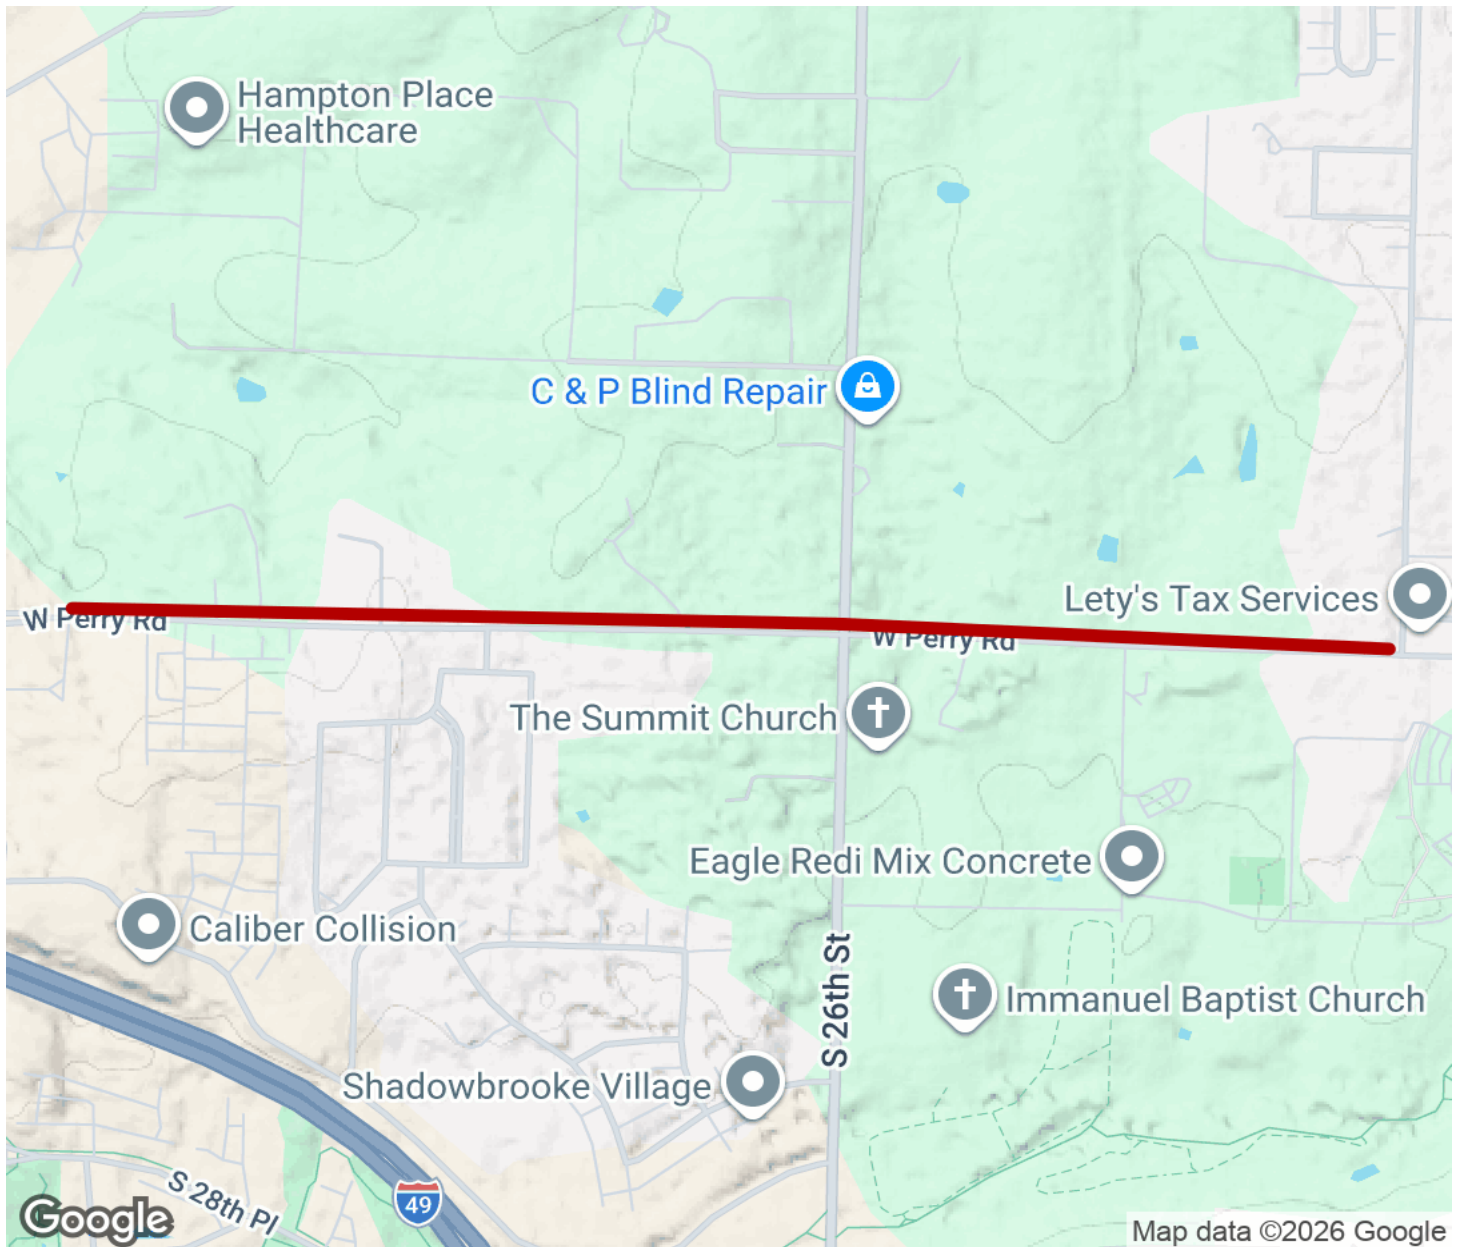

Perry Road Trail

Arkansas

Trailhead

Restroom

Parking

Water Fountain

Tunnel

TrailLink
by Rails-to-Trails Conservancy

TrailLink.com