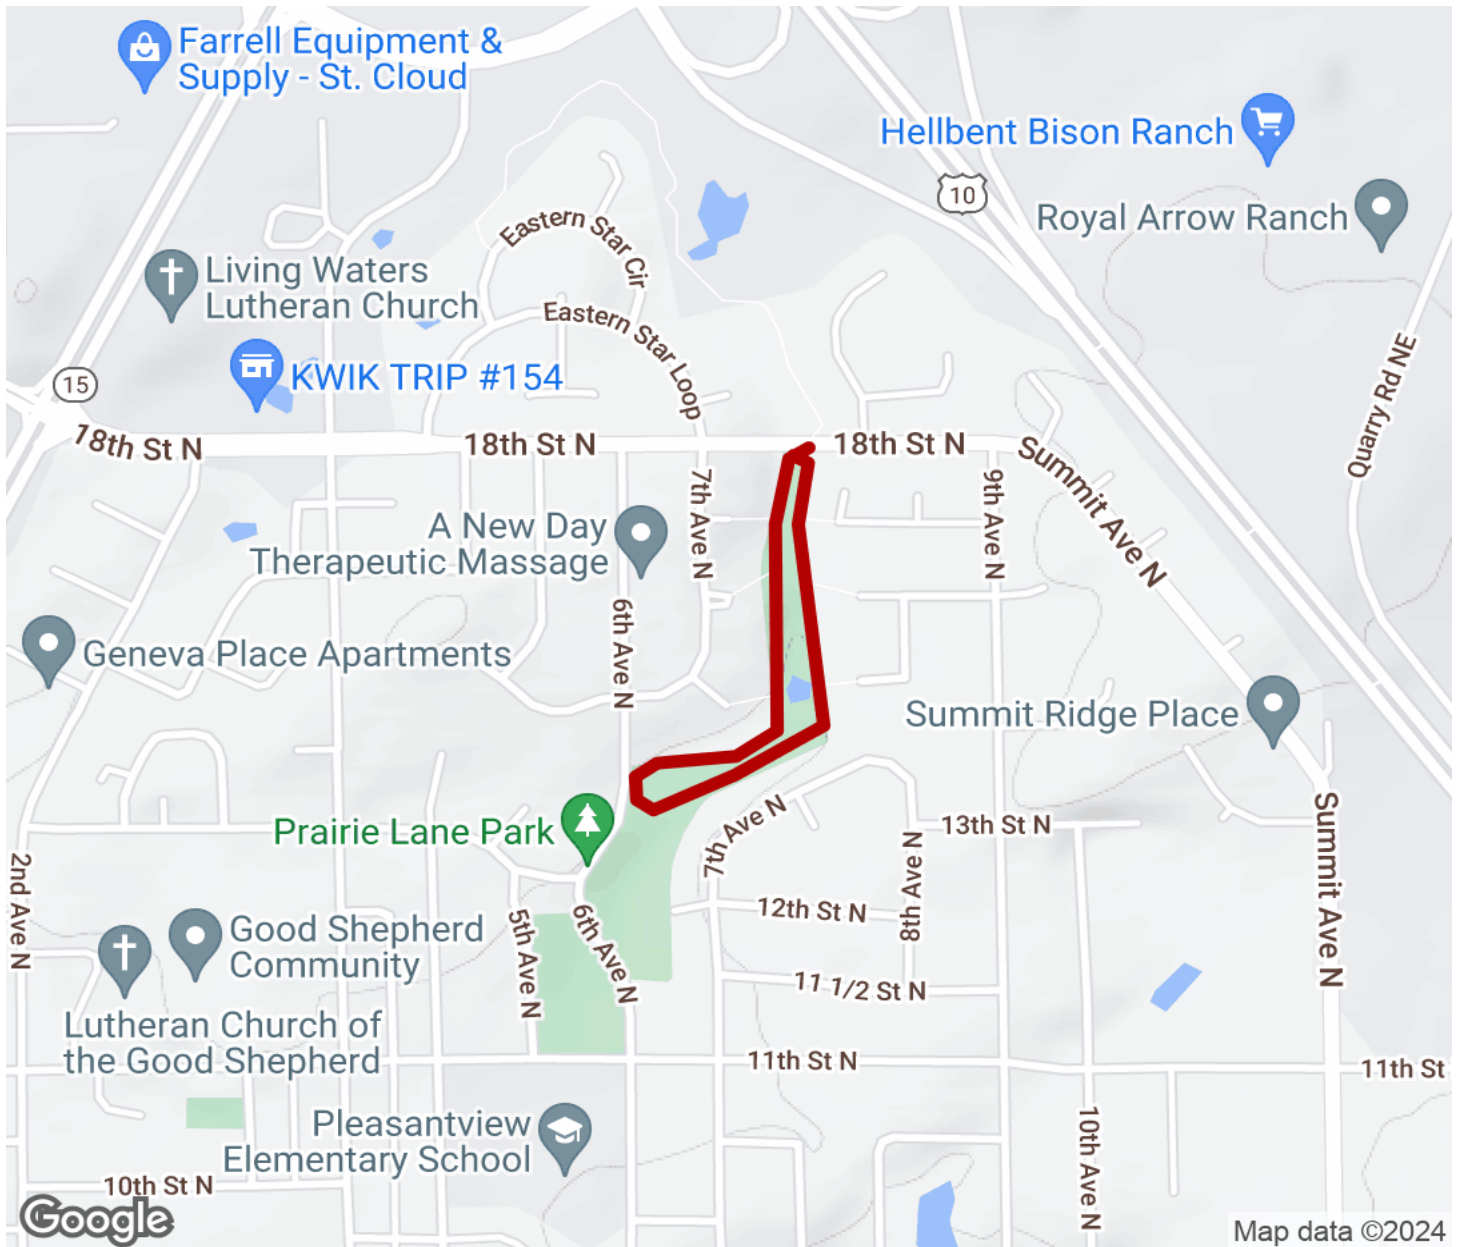

Prairie Lane Trail

Minnesota

Trailhead

Restroom

Parking

Water Fountain

Tunnel

TrailLink
by Rails-to-Trails Conservancy

TrailLink.com