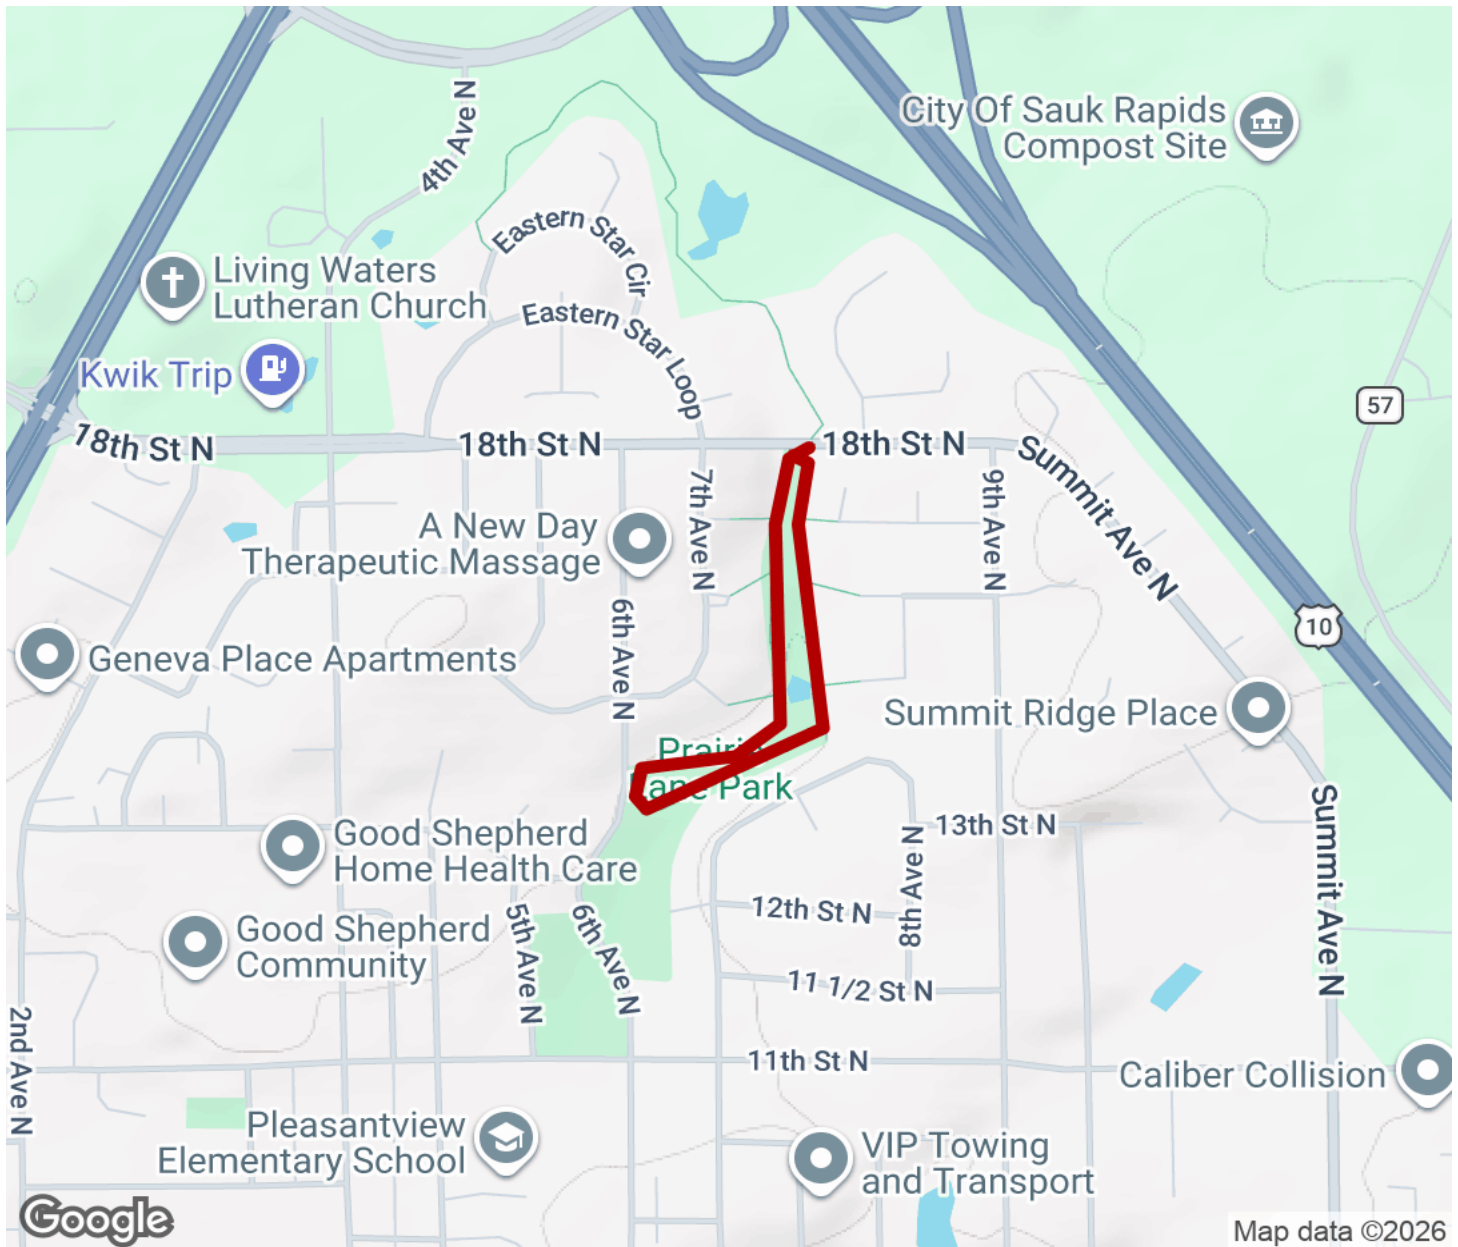

Prairie Lane Trail

Minnesota

Trailhead

Restroom

Parking

Water Fountain

Tunnel

TrailLink
by Rails-to-Trails Conservancy

TrailLink.com