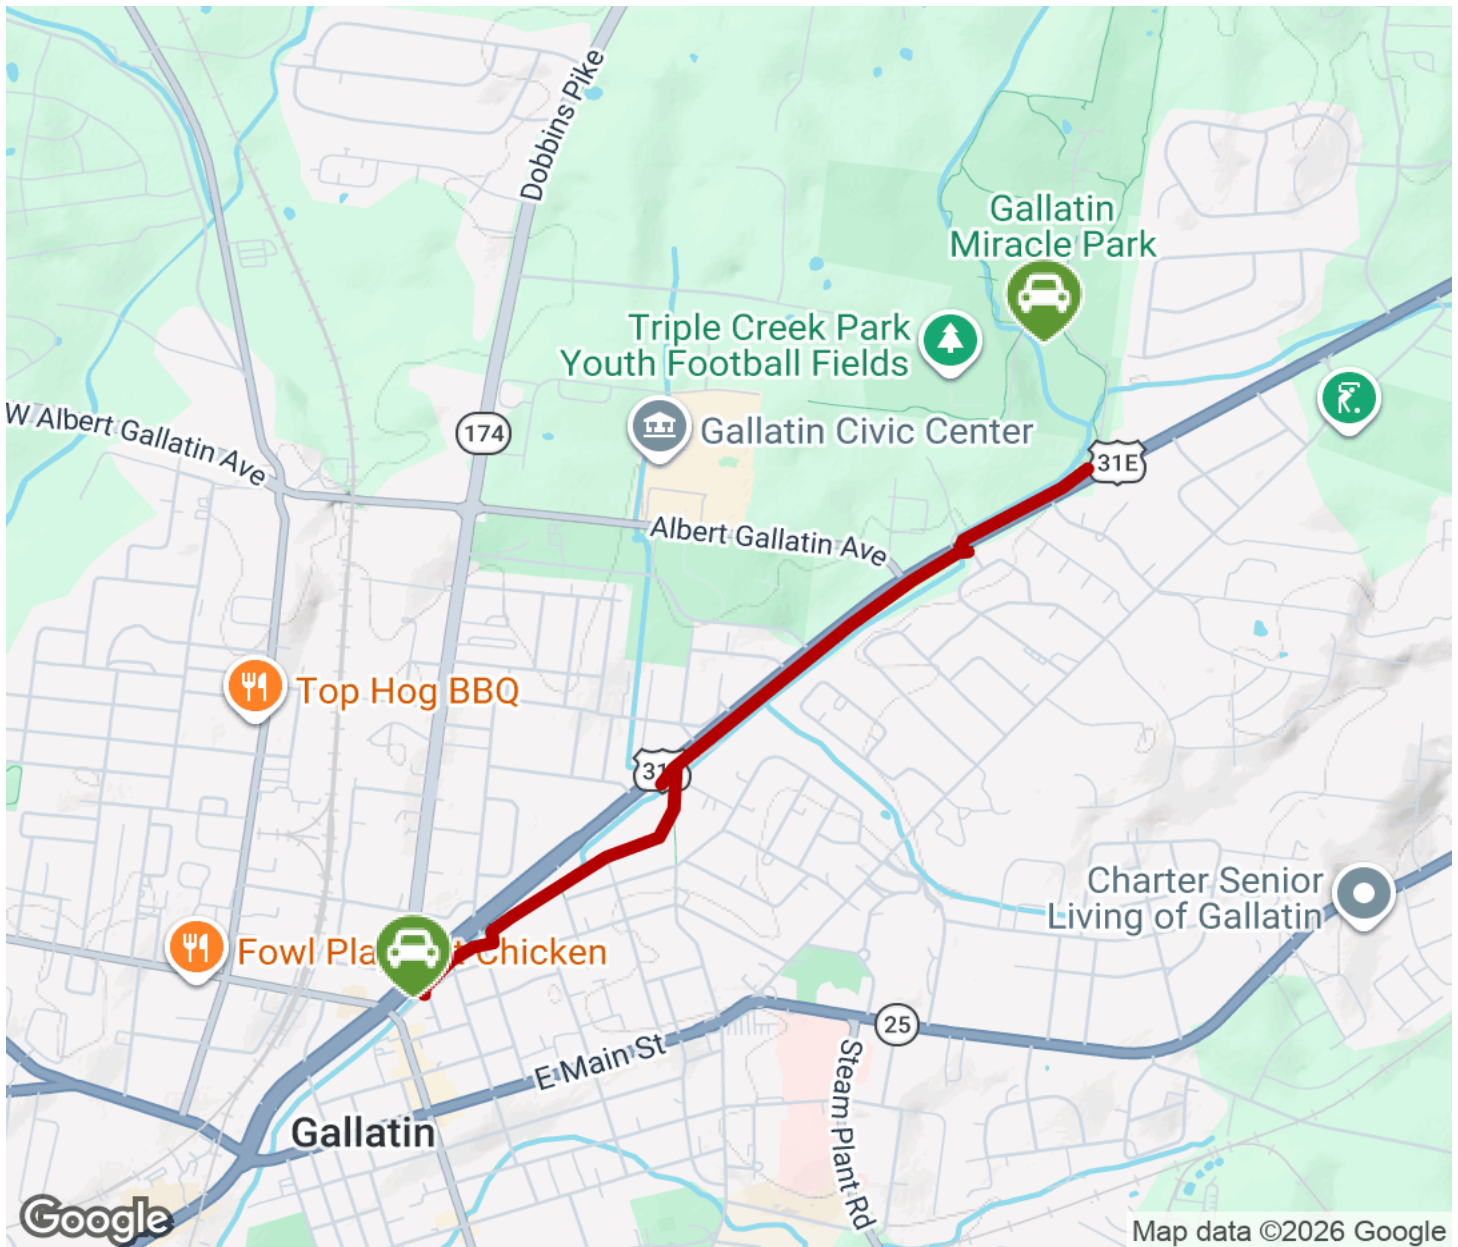

Town Creek Greenway

Tennessee

Trailhead

Restroom

Parking

Water Fountain

Tunnel

TrailLink
by Rails-to-Trails Conservancy

TrailLink.com