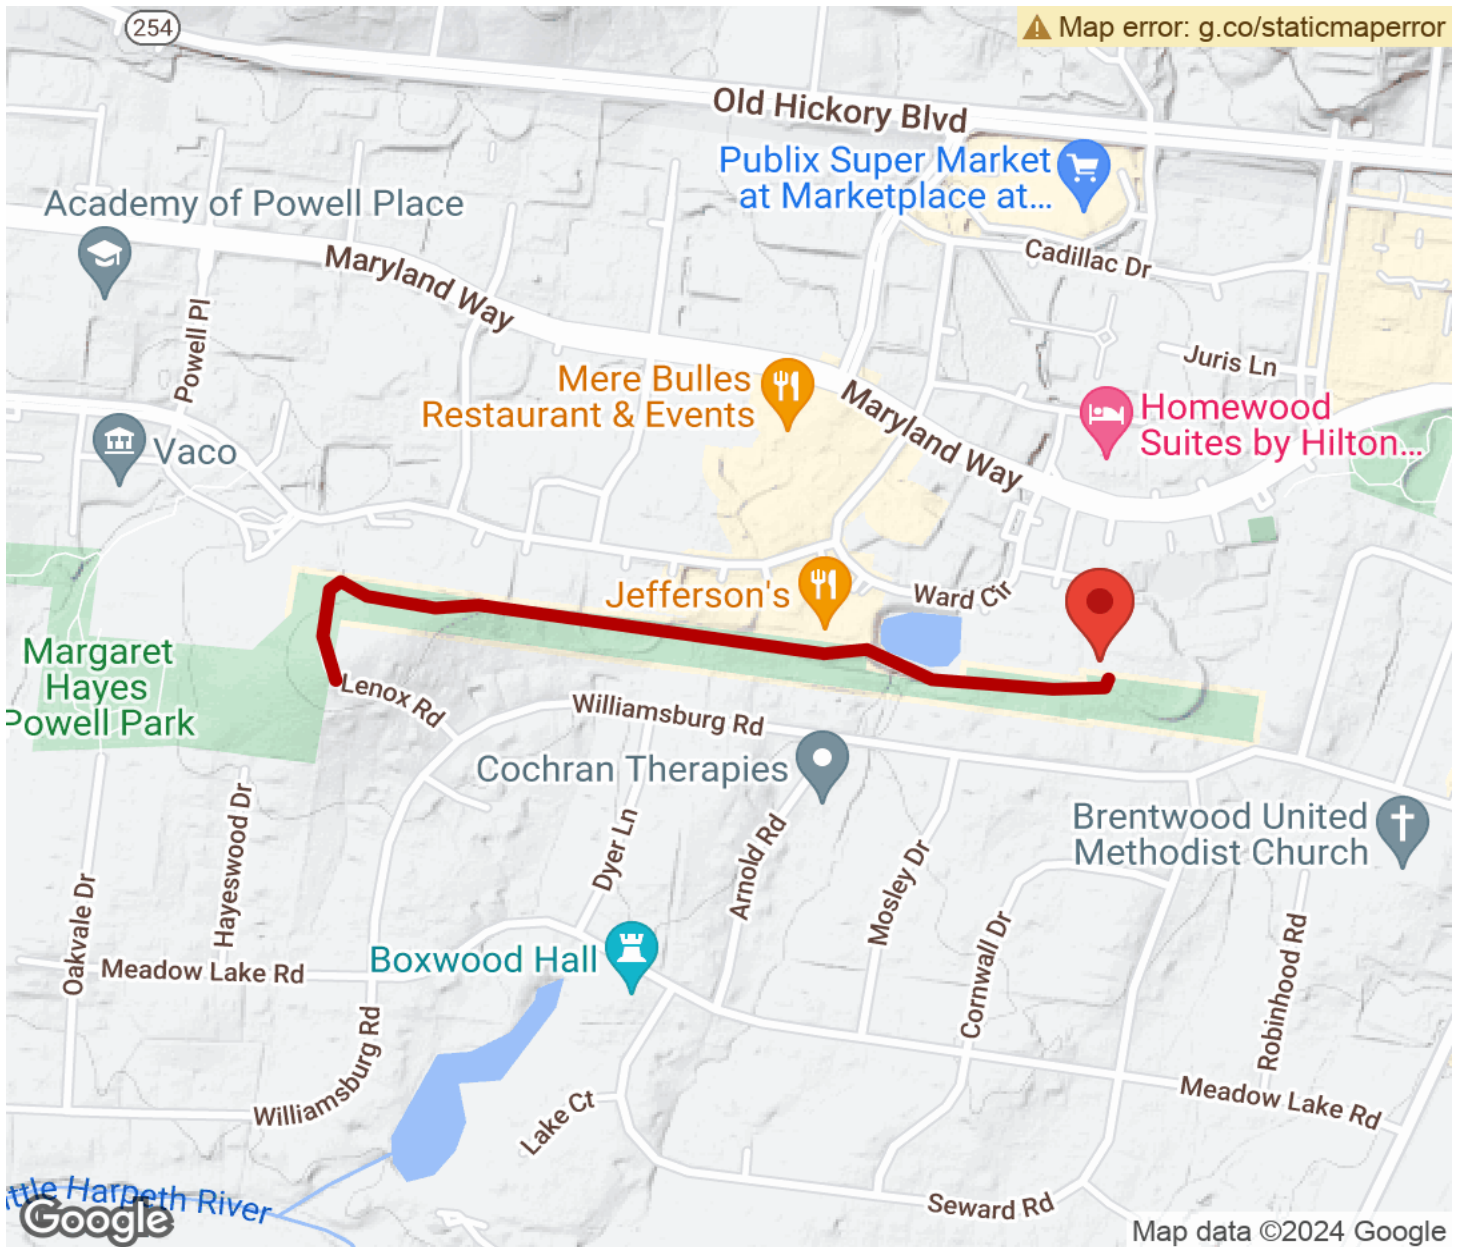

Maryland Farms Greenway Trail

Tennessee

Trailhead

Restroom

Parking

Water Fountain

Tunnel

TrailLink
by Rails-to-Trails Conservancy

TrailLink.com