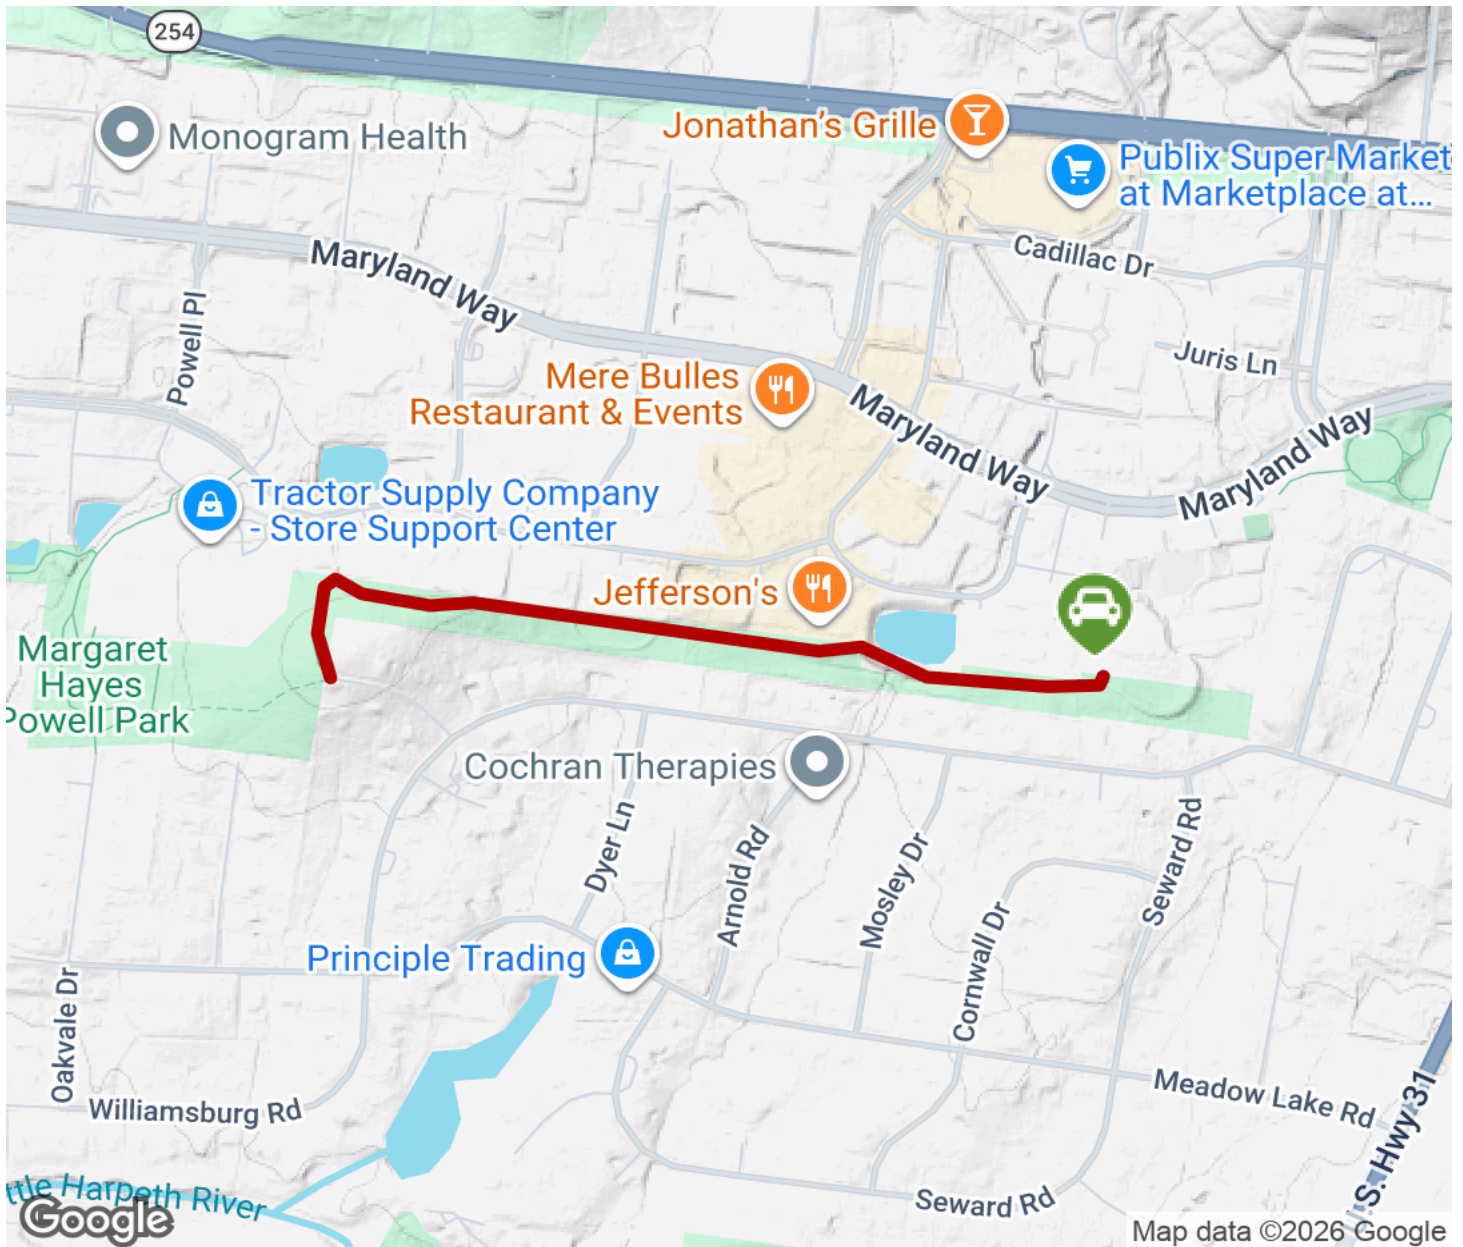

2026

TrailLink Unlimited

Guides

Maryland Farms Greenway Trail

Tennessee

Maryland Farms Greenway Trail

Tennessee

The Maryland Farms Greenway Trail occupies the green buffer between commercial and residential subdivisions of Brentwood,

The Maryland Farms Greenway Trail occupies the green buffer between commercial and residential subdivisions of Brentwood, Tennessee. The trail runs from behind the YMCA to Powell Park about a mile away, passing near the office buildings, attracting office workers outdoors for a break in the workday, while serving residents who are trying to get their steps in or connect to the recreation destinations on either end. Future plans include extending the trail to the Maryland Way Park and beyond.

The hard surface trail is lined with pavers.

Maryland Farms Greenway Trail

Tennessee

States: Tennessee

Counties: Williamson

Length: 1miles

Trail end points: Maryland Farms YMCA to
Powell Park

Trail surfaces: Concrete

Trail category: Greenway/Non-RT

Trail activities: Bike, Walking

Parking & Trail Access

Park at the Maryland Farms YMCA (5101 Maryland Way, Brentwood) behind the pool area.

Maryland Farms Greenway Trail

Tennessee