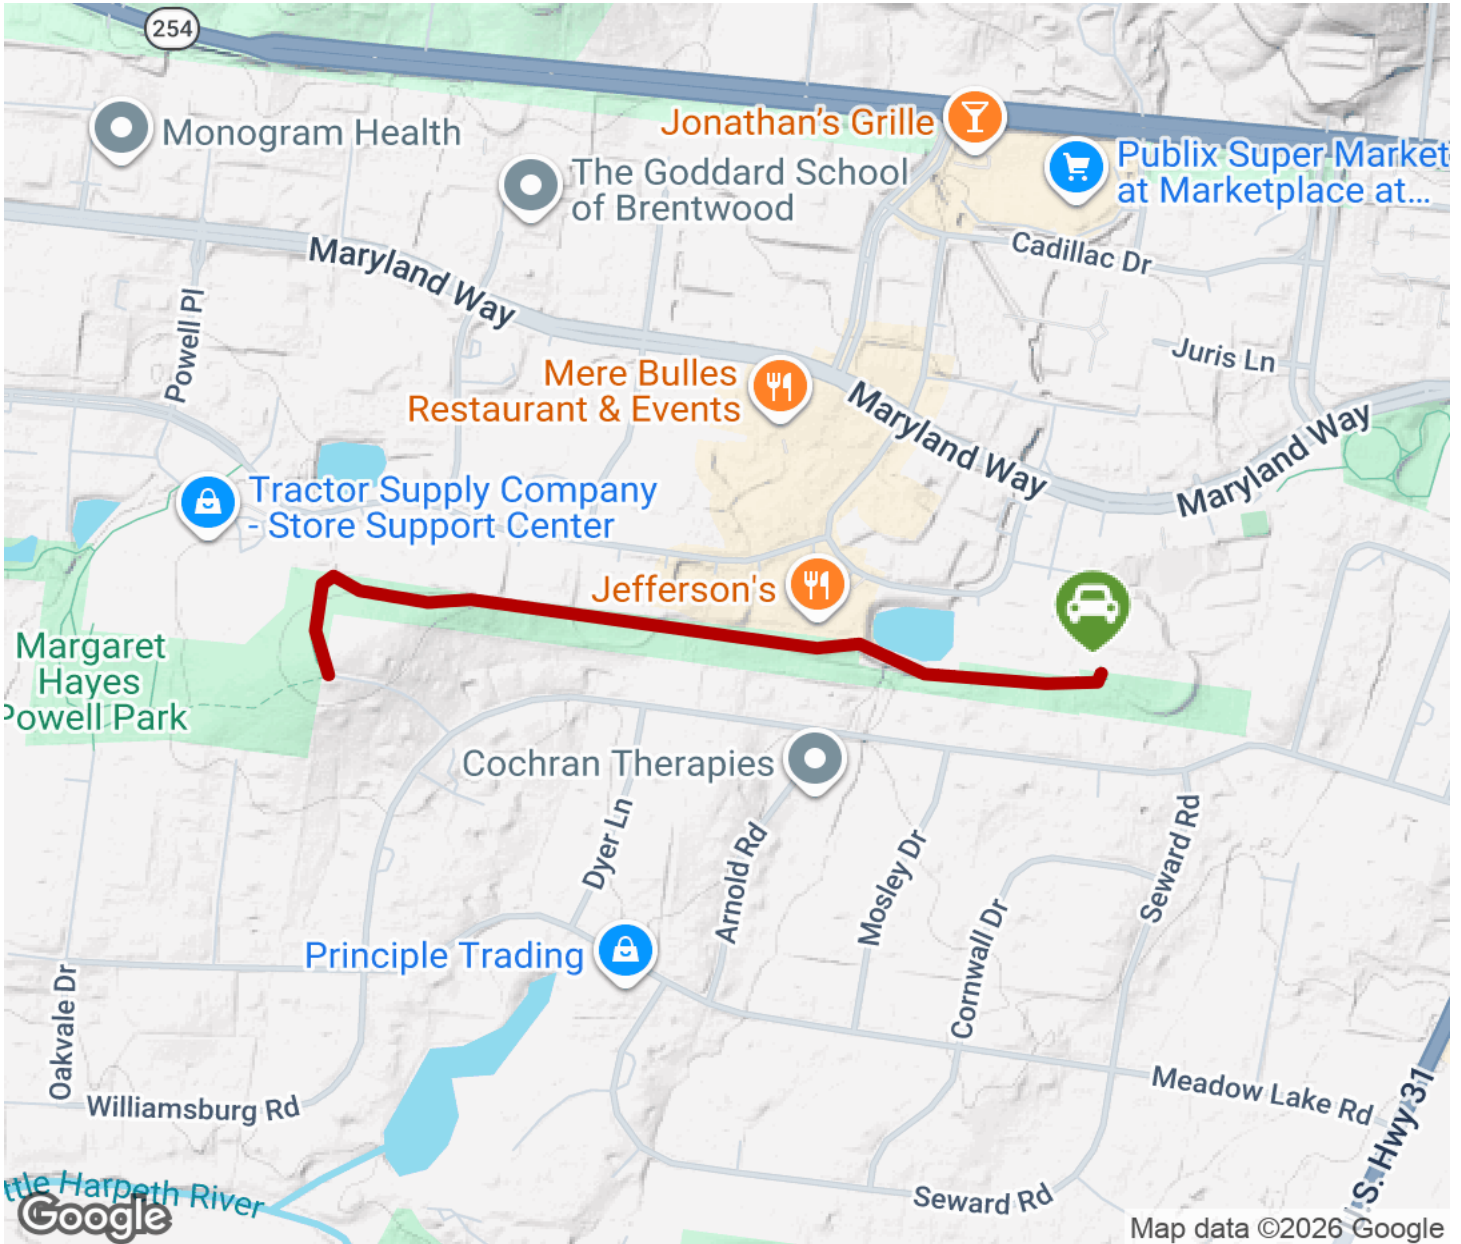

Maryland Farms Greenway Trail

Tennessee

Trailhead

Restroom

Parking

Water Fountain

Tunnel

TrailLink
by Rails-to-Trails Conservancy

TrailLink.com