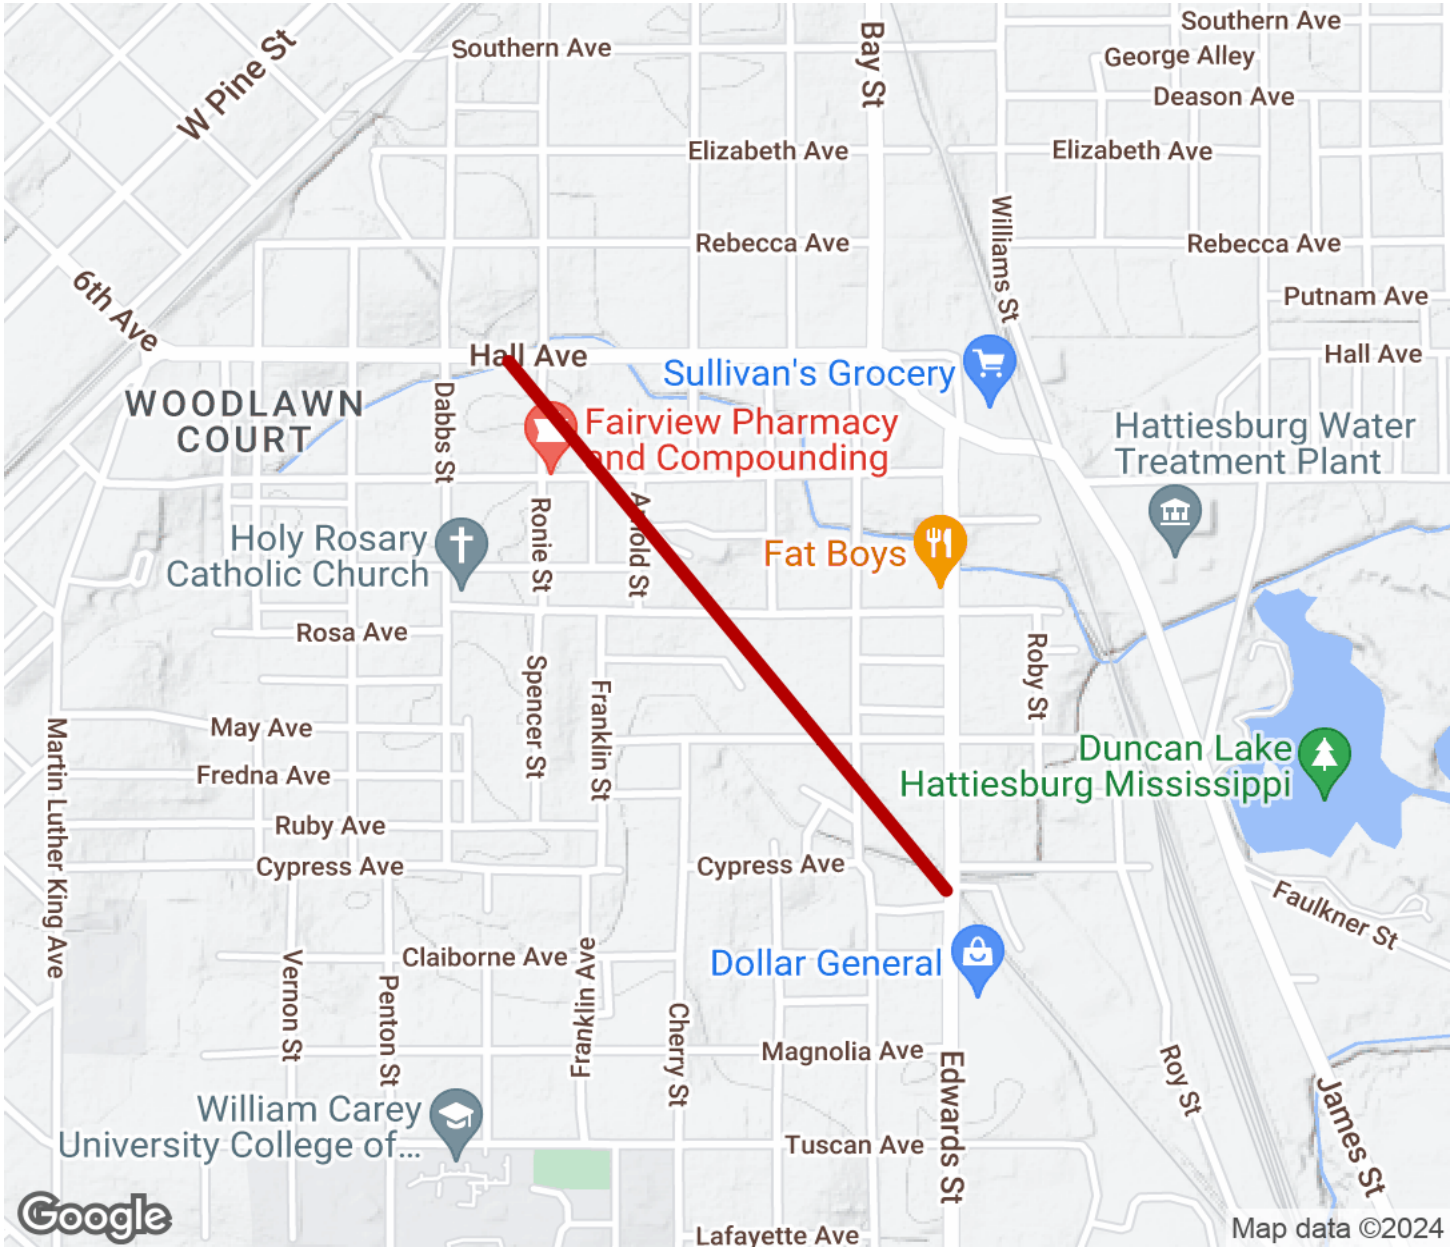

2024

TrailLink Unlimited 

Guides

**Hattiesburg
Rail Trail**
Mississippi

Hattiesburg Rail Trail

Mississippi

This short paved multi-use path runs through southwest Hattiesburg. The wooded trail runs through neighborhoods and

This short paved multi-use path runs through southwest Hattiesburg. The wooded trail runs through neighborhoods and behind the houses of residents.

Hattiesburg Rail Trail

Mississippi

States: Mississippi

Counties: Forrest

Length: 0.9miles

Trail end points: 499 Hall Ave (Hattiesburg) to
Edwards St & Chestnut Ave

Trail surfaces: Asphalt

Trail category: Rail-Trail

Trail activities: Bike, Wheelchair
Accessible, Walking

Parking & Trail Access

Hattiesburg Rail Trail

Mississippi

Trailhead

Restroom

Parking

Water Fountain

Tunnel

TrailLink