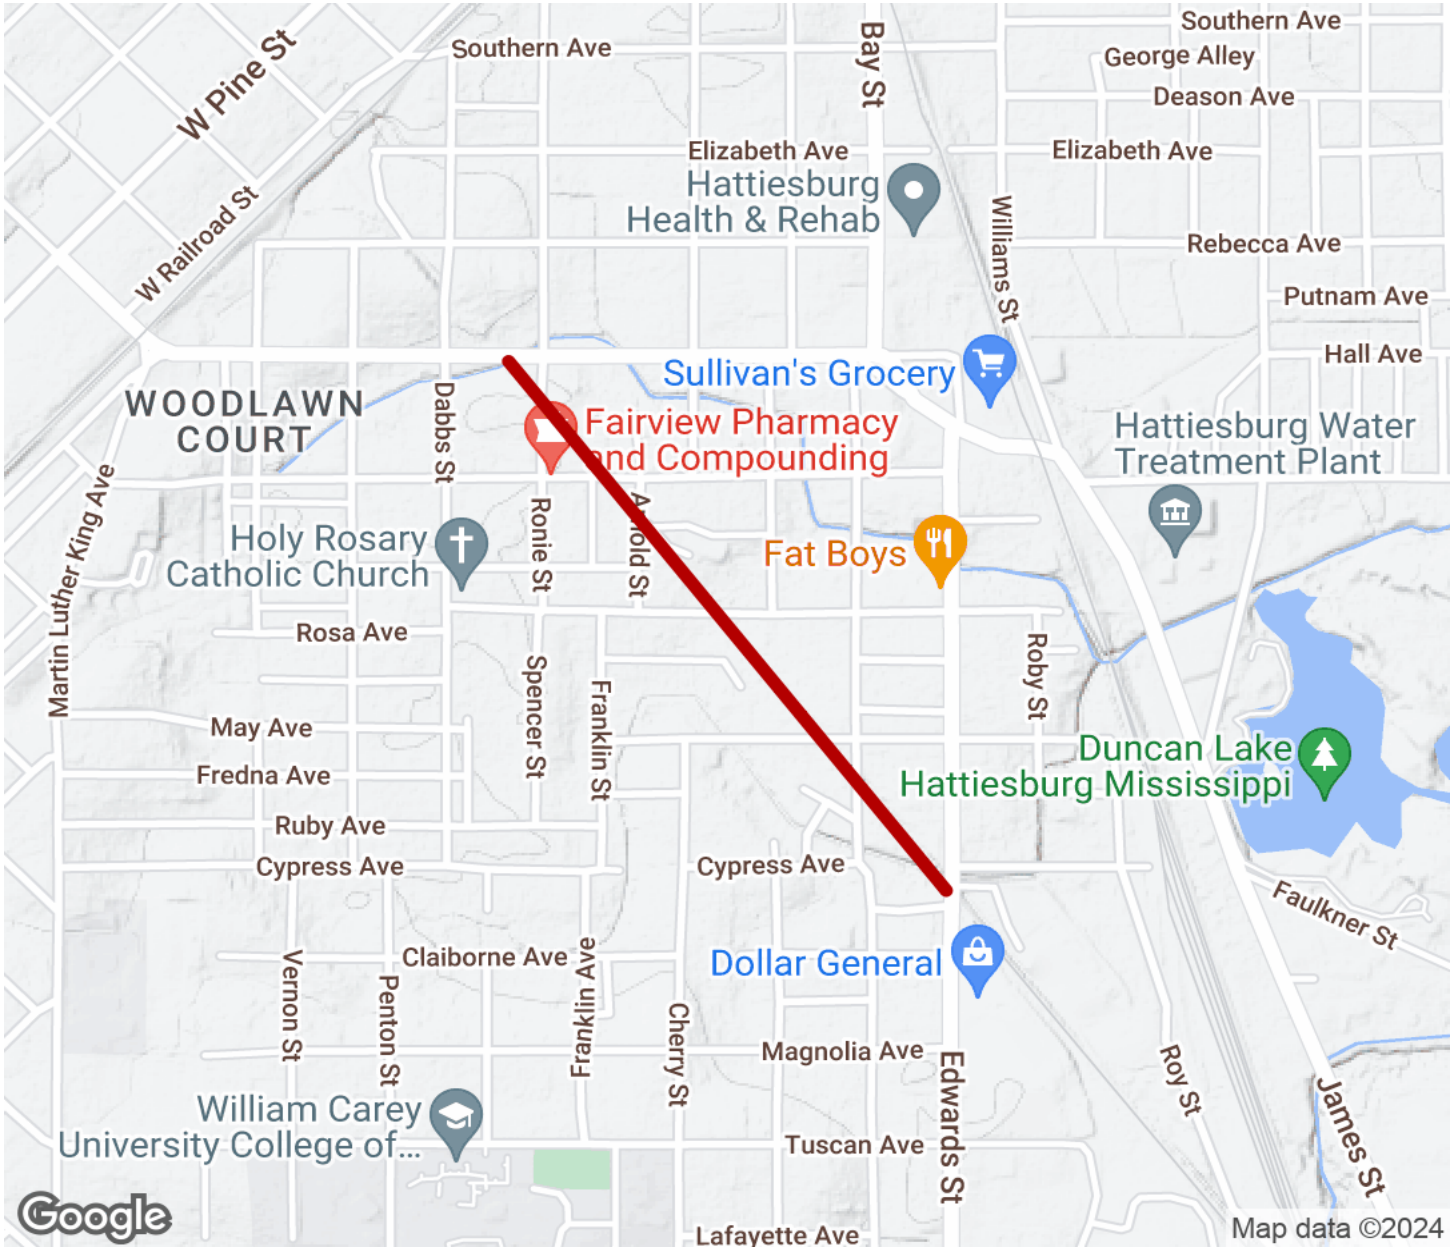

Hattiesburg Rail Trail

Mississippi

Trailhead

Restroom

Parking

Water Fountain

Tunnel

TrailLink
by Rails-to-Trails Conservancy

TrailLink.com