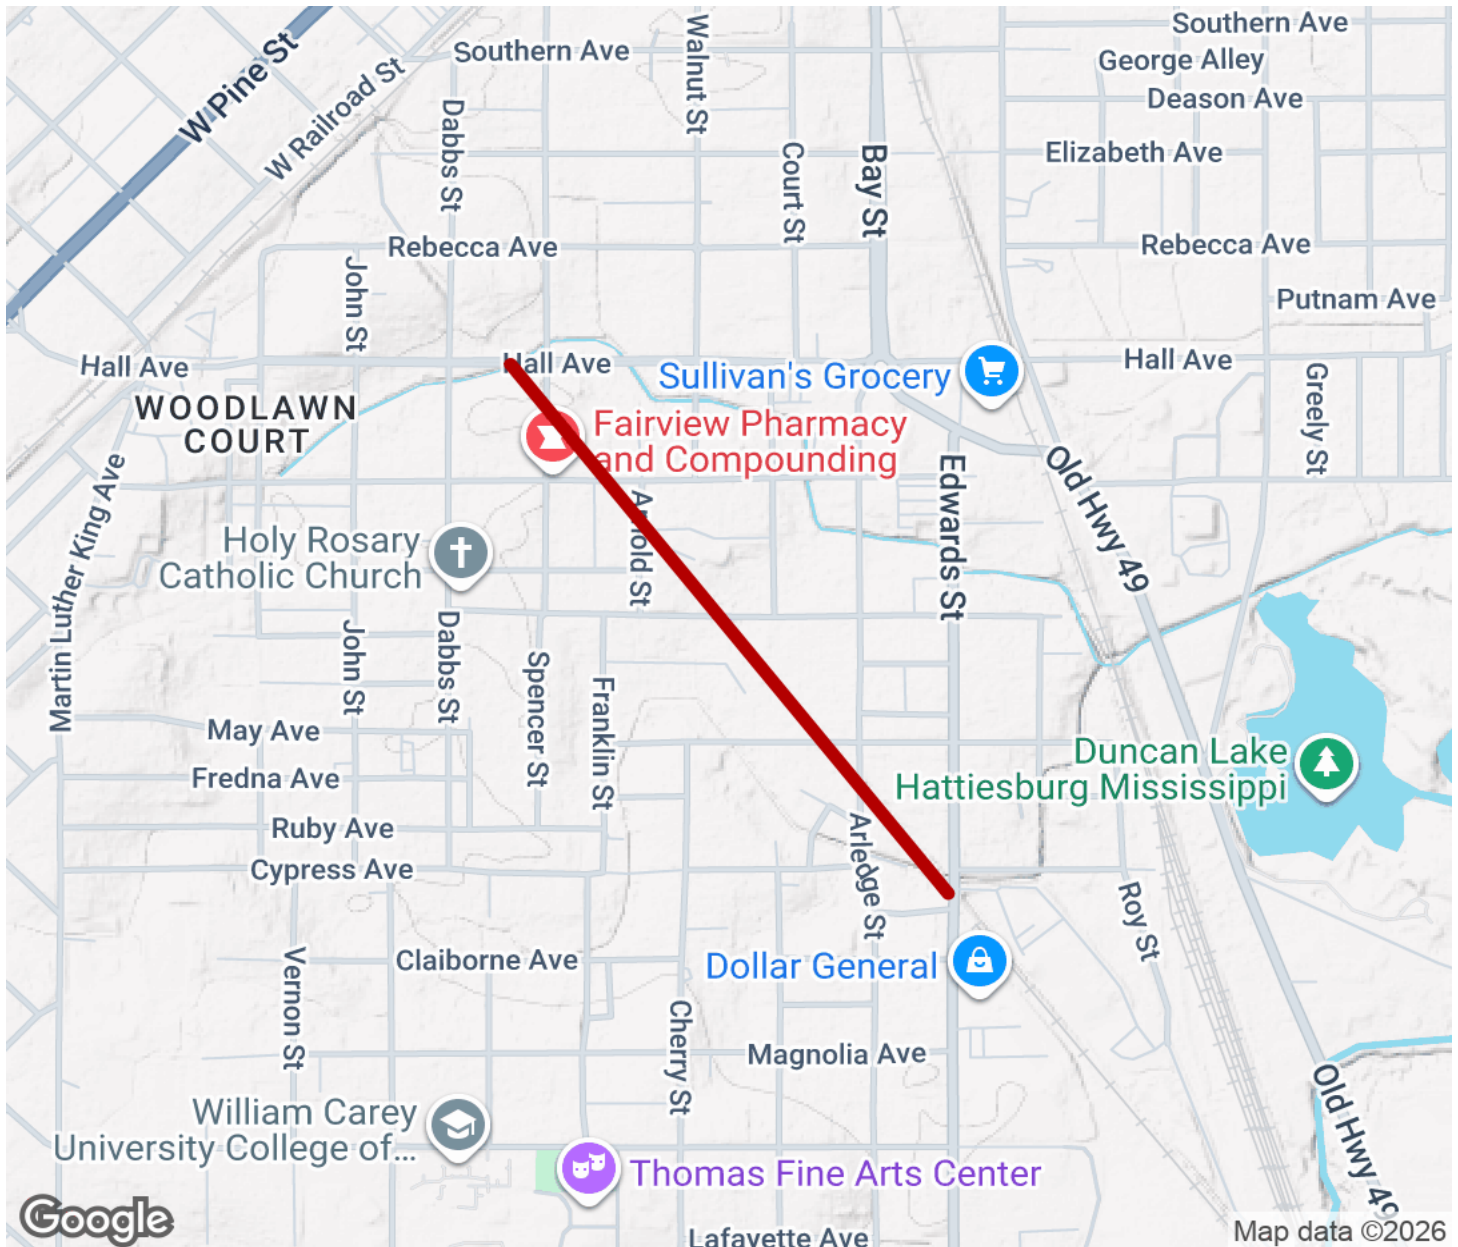

Hattiesburg Rail Trail

Mississippi

Trailhead

Restroom

Parking

Water Fountain

Tunnel

TrailLink
by Rails-to-Trails Conservancy

TrailLink.com