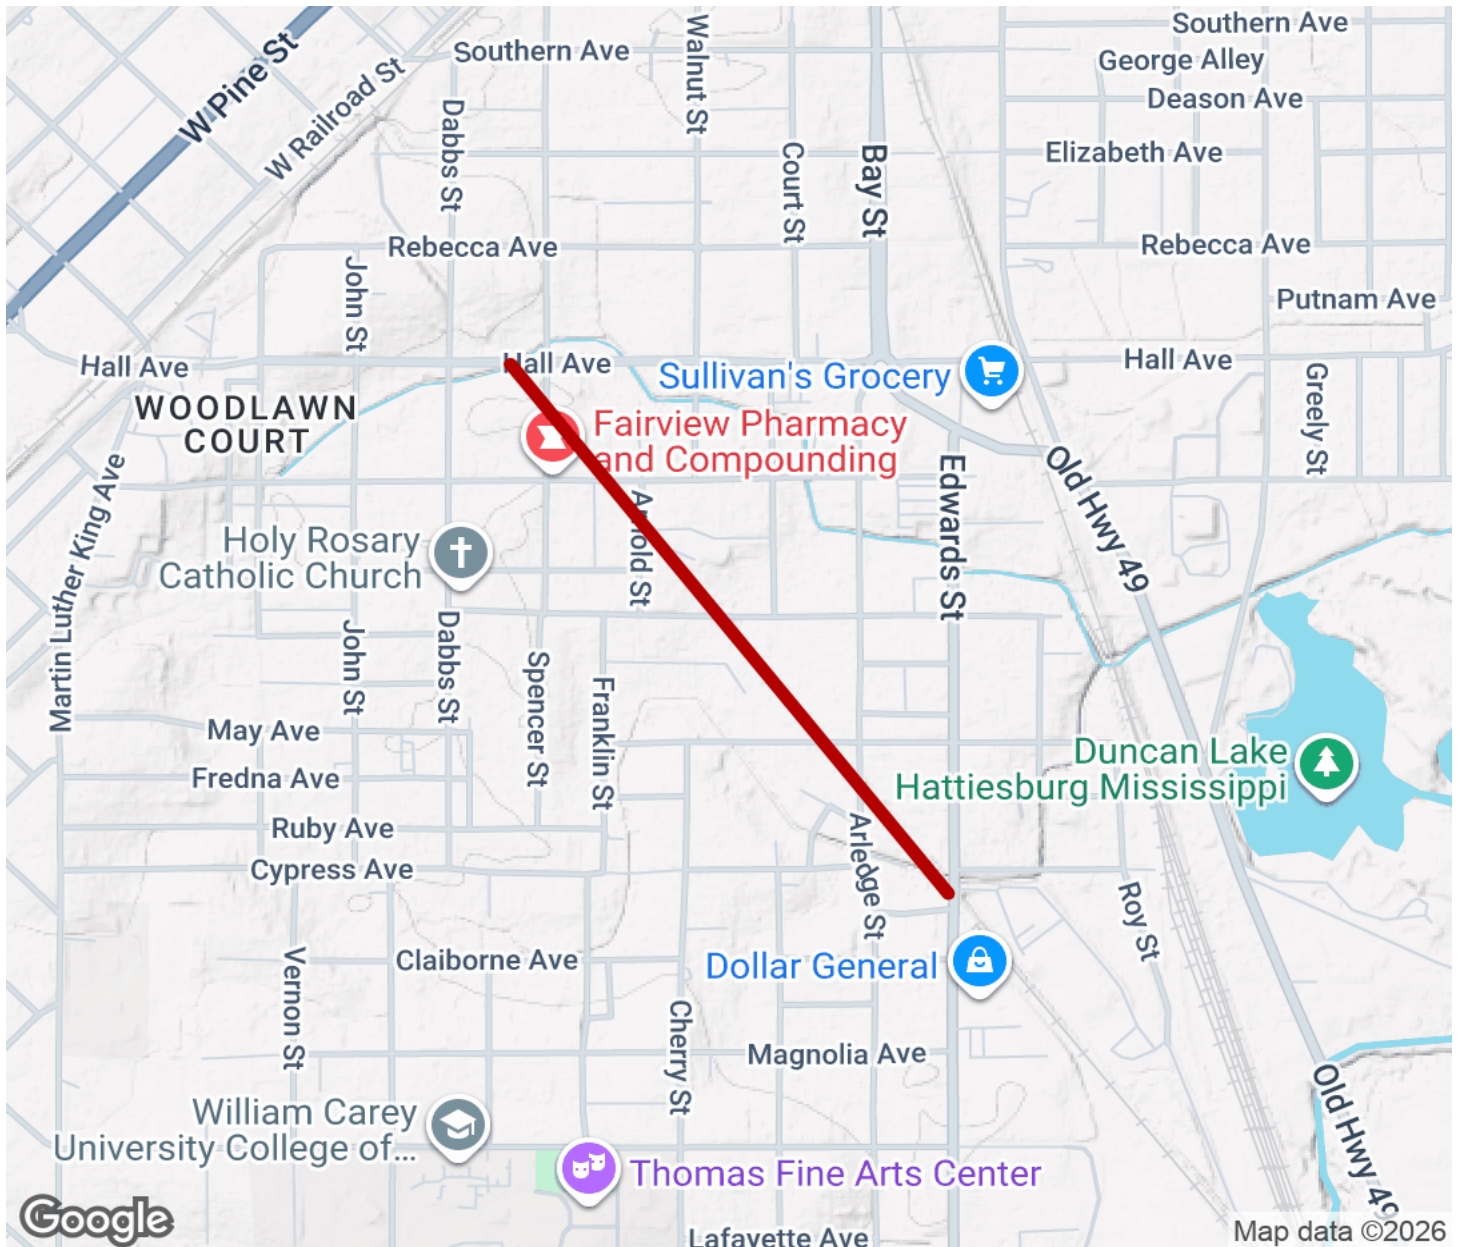

Hattiesburg Rail Trail

Mississippi

Trailhead

Restroom

Parking

Water Fountain

Tunnel

TrailLink
by Rails-to-Trails Conservancy

TrailLink.com