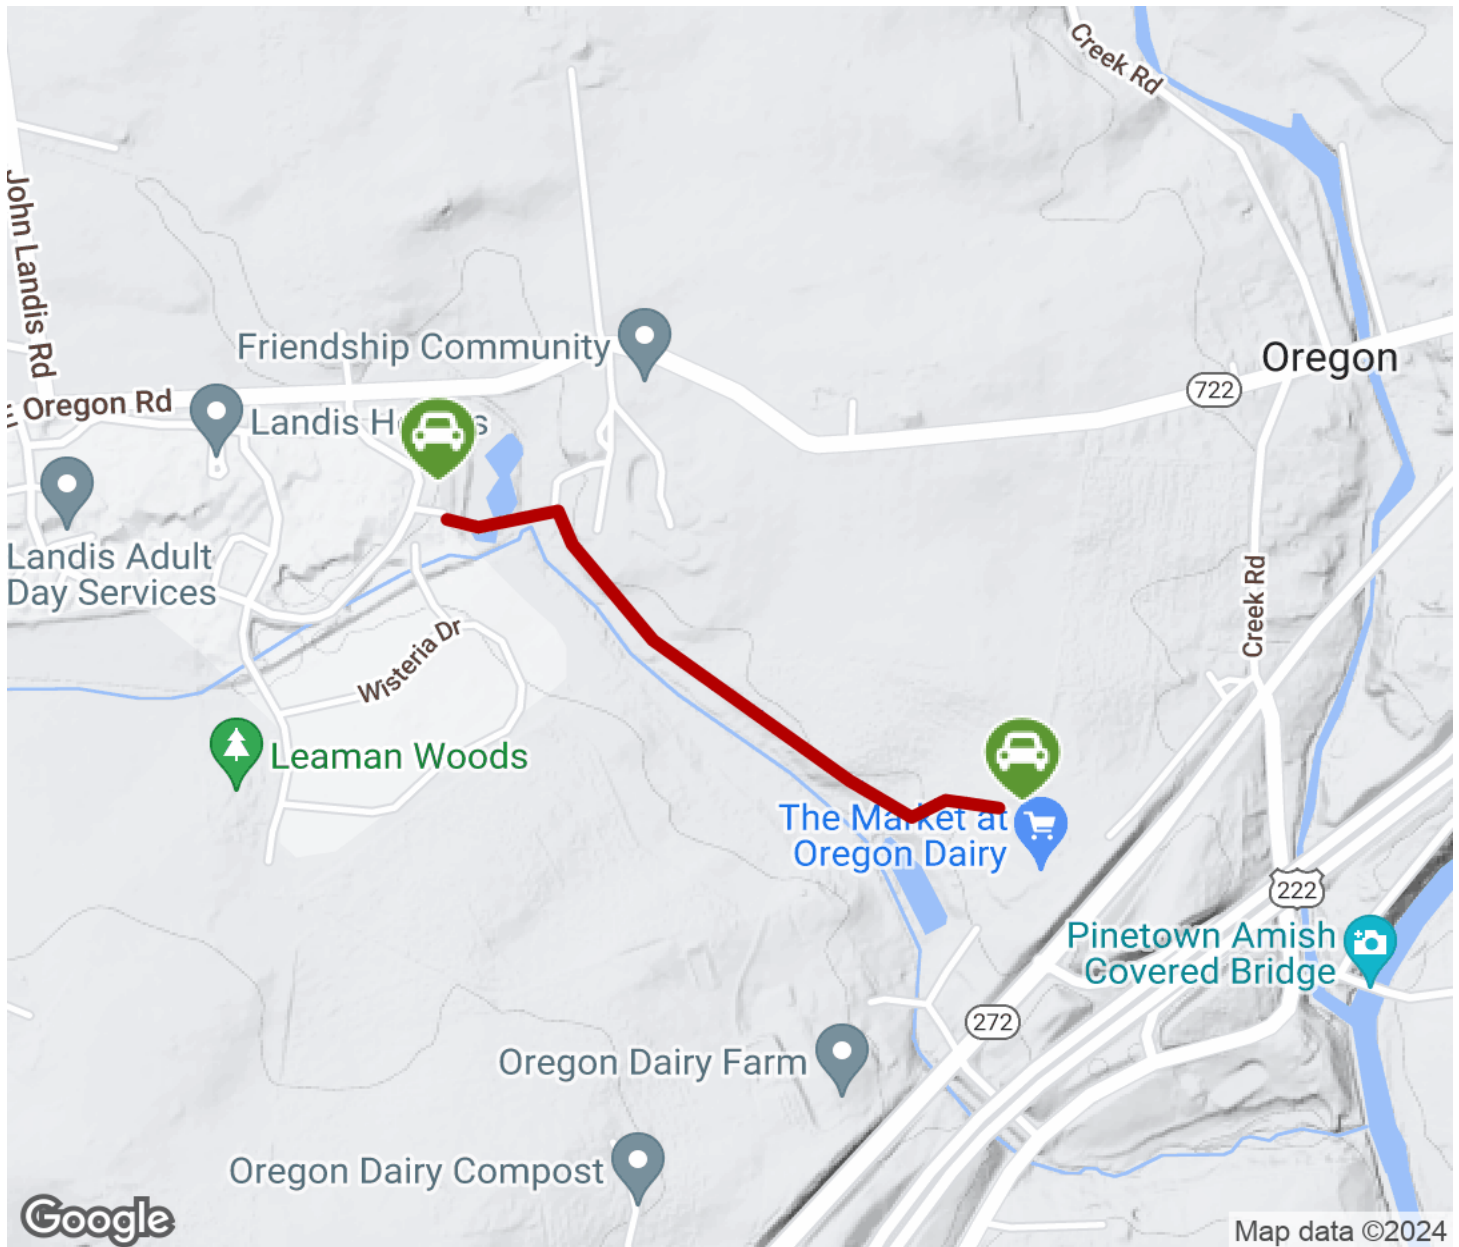

Oregon Dairy Pathway

Pennsylvania

Trailhead

Restroom

Parking

Water Fountain

Tunnel

TrailLink

by Rails-to-Trails Conservancy

[TrailLink.com](https://www.TrailLink.com)