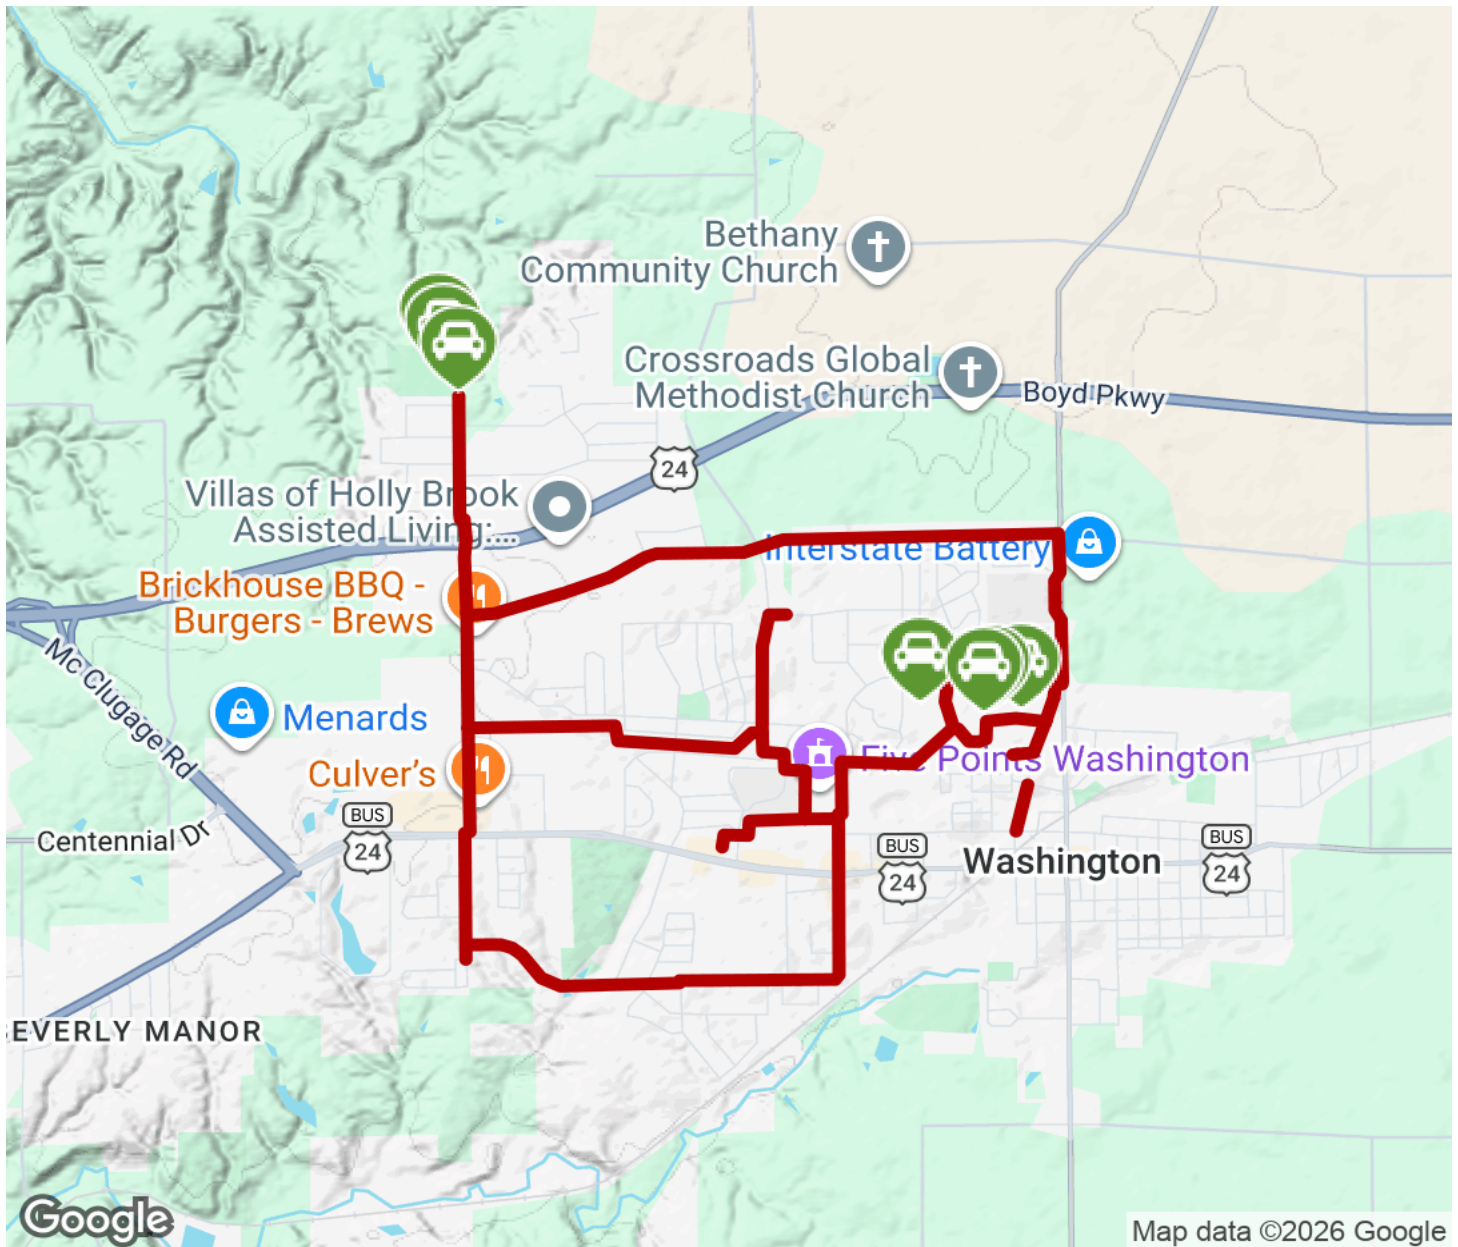

2026

TrailLink Unlimited 

Guides

**Washington
Recreation
Trail**
Illinois

Washington Recreation Trail

Illinois

The Washington Recreation Trail connects trail users throughout the town of Washington, IL. It connected various schools, parks and

The Washington Recreation Trail connects trail users throughout the town of Washington, IL. It connected various schools, parks and other sites around the city of Washington, IL. About a half a mile of the trail is a rail-trail, constructed along an old-rail bed whereas most of the rest of the route was constructed along major streets and connecting routes between different neighborhoods.

Washington Recreation Trail

Illinois

States: Illinois

Counties: Tazewell

Length: 11.02miles

Trail end points: N Main St. to N Wood St.

Trail surfaces: Asphalt, Concrete

Trail category: Rail-Trail

Trail activities: Bike, Inline

Skating, Walking, Wheelchair Accessible

Parking & Trail Access

There is parking available at Washington Park, 815 Lincoln St.

Washington Recreation Trail

Illinois

Trailhead

Restroom