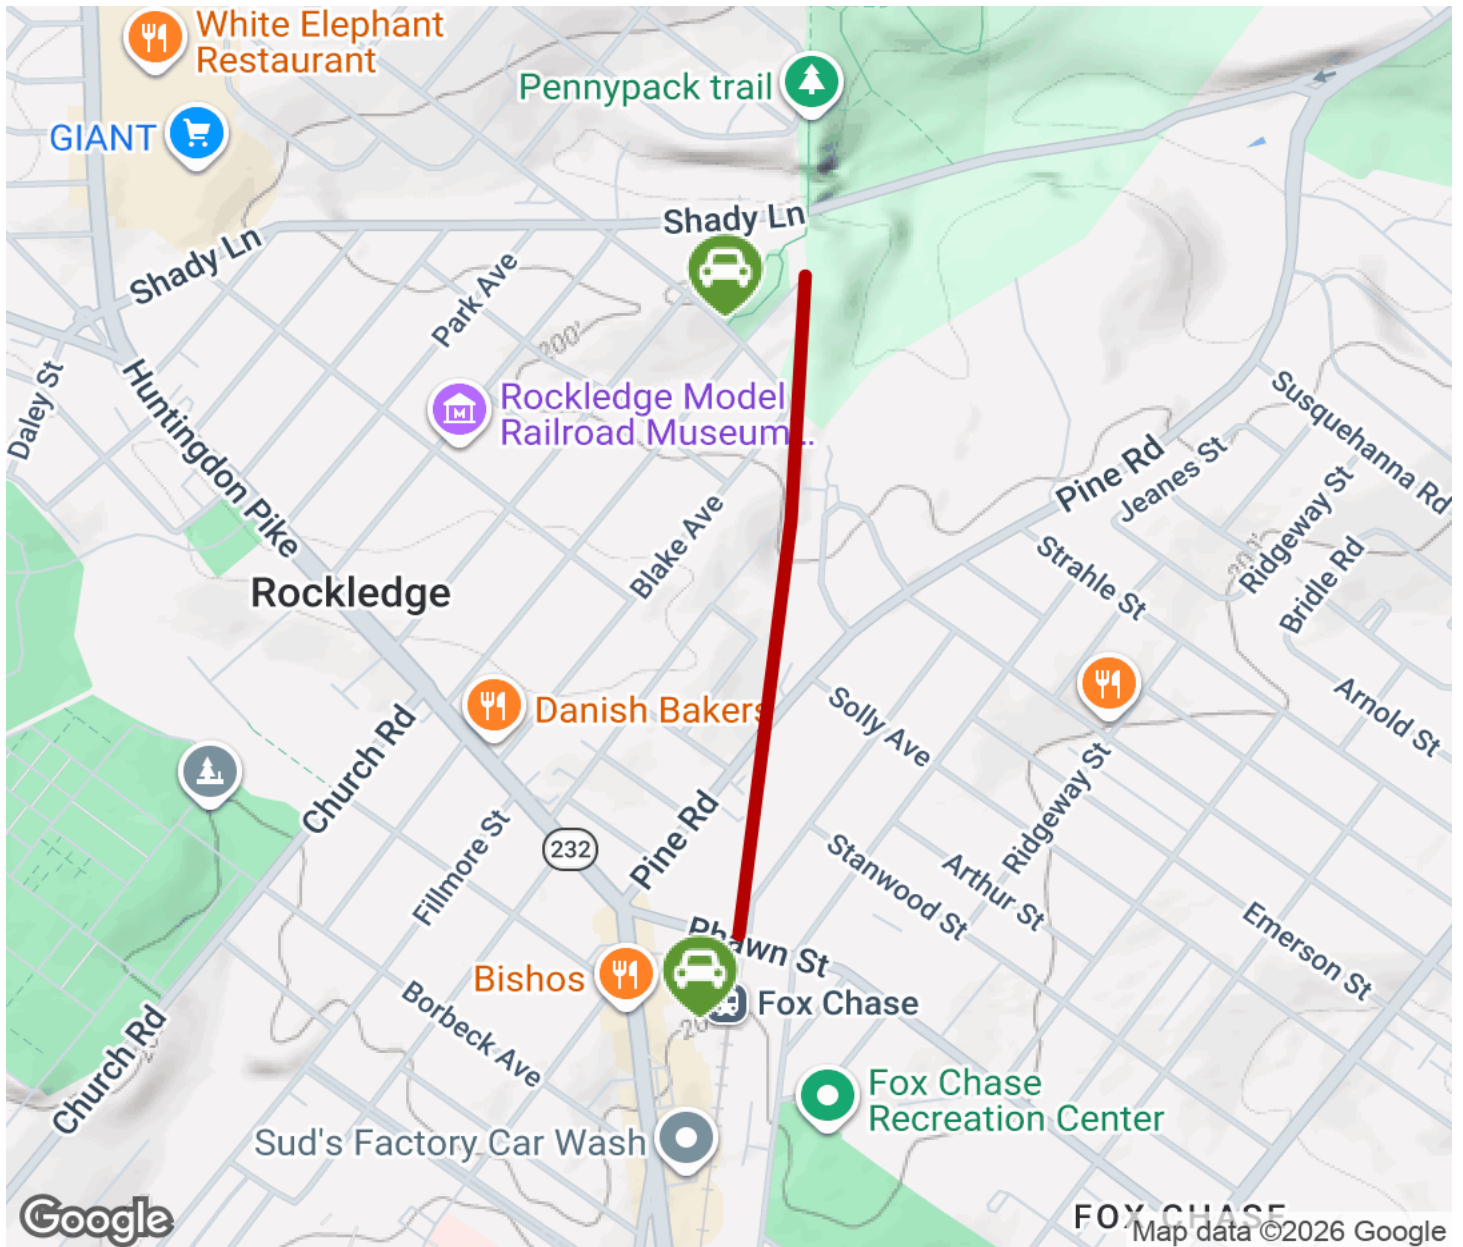

Fox Chase Lorimer Trail

Pennsylvania

Trailhead

Restroom

Parking

Water Fountain

Tunnel

TrailLink
by Rails-to-Trails Conservancy

TrailLink.com