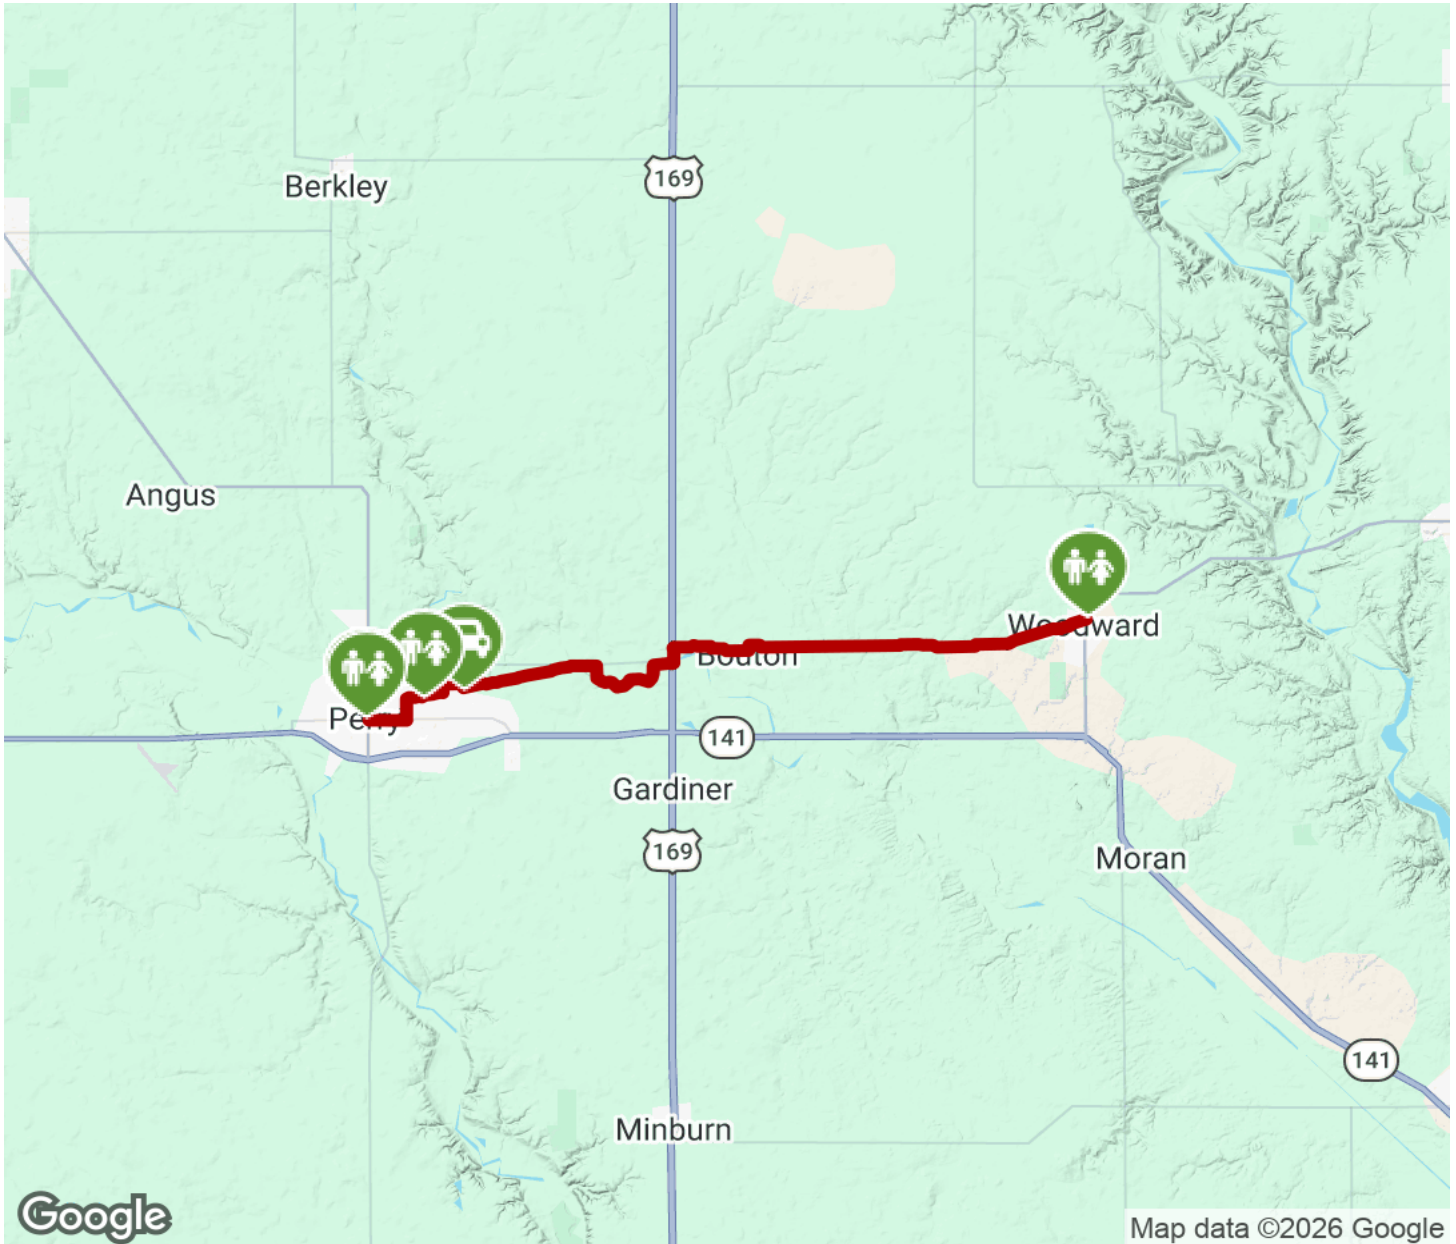

About the Route

From the Raccoon River Valley Trail in Perry, the trail heads east through Bouton to Woodward, where it connects to the High Trestle Trail at the Woodward High Trestle Trailhead.

Connections

At its western end in Perry, the trail connects to the [Raccoon River Valley Trail](#).

High Trestle Trail to Raccoon River Valley Trail Connector

Iowa

States: Iowa

Counties: Dallas

Length: 9miles

Trail end points: Raccoon River Valley Trail
(Perry) to High Trestle Trail (Woodward)

Trail surfaces: Concrete

Trail category: Rail-Trail

Trail activities: Bike,Inline

Skating,Walking,Wheelchair Accessible

Parking & Trail Access

The High Trestle Trail to Raccoon River Valley Trail Connector runs between Raccoon River Valley Trail (Perry) and the High Trestle Trail (Woodward), both of which offer parking.

Visit the [TrailLink map](#) for detailed directions.

High Trestle Trail to Raccoon River Valley Trail Connector

Iowa

Trailhead

Restroom

Parking

Water Fountain

Tunnel