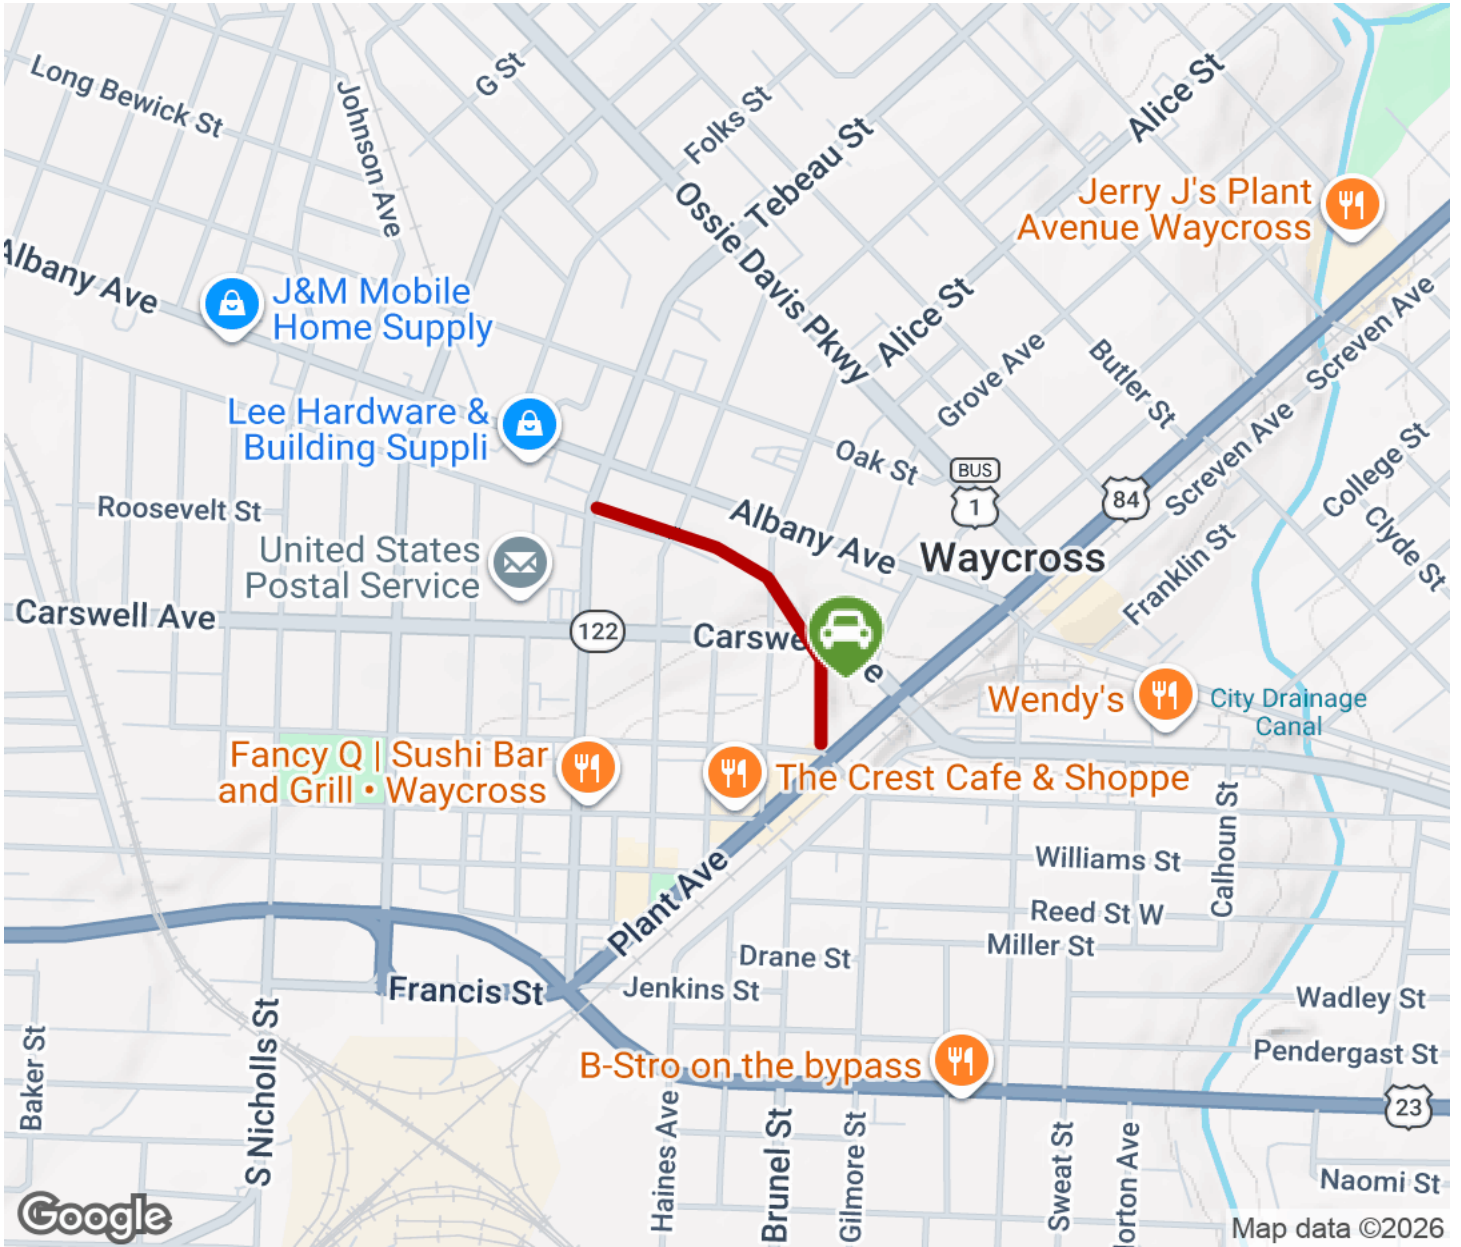

2026

TrailLink Unlimited

Guides

**Waycross
Downtown
Trail**
Georgia

Waycross Downtown Trail

Georgia

The Waycross Downtown Trail serves as a short connection through Waycross Georgia About the Route The Trail is a 0.3-mile

The Waycross Downtown Trail serves as a short connection through Waycross Georgia

About the Route

The Trail is a 0.3-mile rail trail between Tableau St. and Isabella St. running along a curved corridor.

Waycross Downtown Trail

Georgia

States: Georgia

Counties: Ware

Length: 0.3miles

Trail end points: Tableau St. (Waycross) to
Isabella St. (Waycross)

Trail surfaces: Asphalt, Concrete

Trail category: Rail-Trail

Trail activities: Bike, Walking, Wheelchair
Accessible

Parking & Trail Access

There is no designated parking along this route, please see TrailLink Map for detailed directions.

Waycross Downtown Trail

Georgia